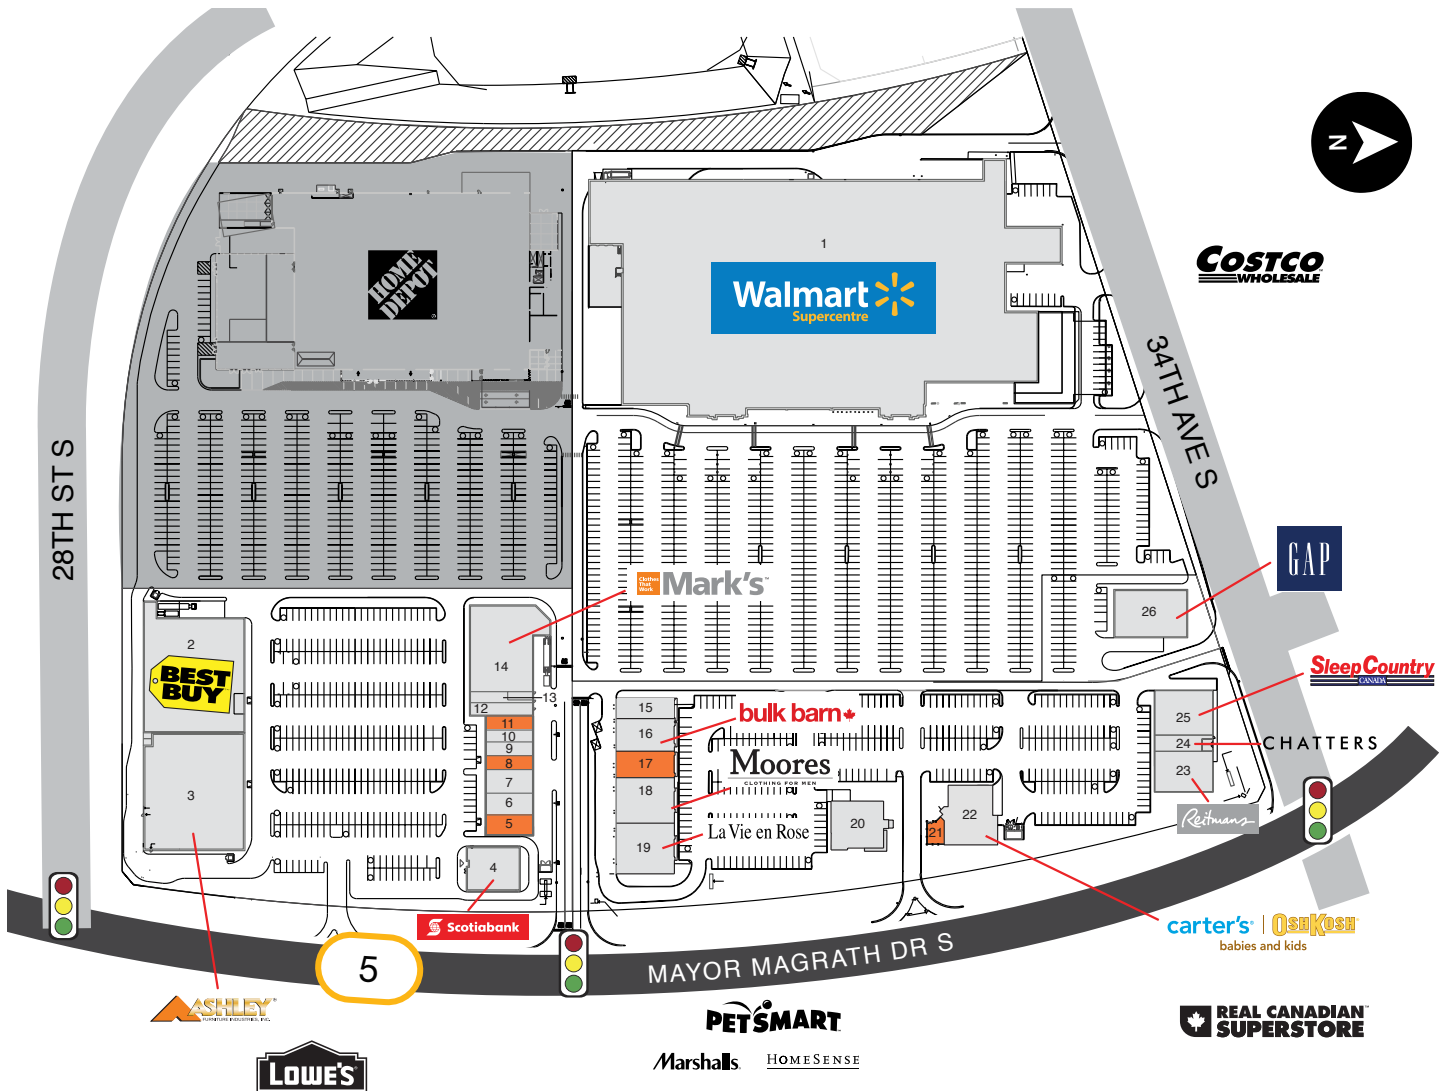

LETHBRIDGE, ALBERTA
SMARTCENTRES LETHBRIDGE SOUTH
 3700 MAYOR MAGRATH DRIVE S (MAYOR MAGRATH DR S & 34 AVE S)

353,464 SF CENTRE • 37 ACRES • 750,000 SF RETAIL NODE

- | | | |
|------------------------|------------------------------|-----------------------|
| 1. Walmart Supercentre | 10. Bell Mobility | 19. La Vie En Rose |
| 2. Best Buy | 11. Vacant (1,400 sf) | 20. Blowers & Grafton |
| 3. Ashley Furniture | 12. GameStop | 21. Vacant (1,900 sf) |
| 4. Scotia Bank | 13. First Choice Haircutters | 22. Carter's Osh Kosh |
| 5. Vacant (2,000 sf) | 14. Mark's | 23. Reitmans |
| 6. Jenny Craig | 15. Green Rock Cannabis | 24. Chatters |
| 7. Warehouse One | 16. Bulk Barn | 25. SleepCountry |
| 8. Vacant (1,400 sf) | 17. Bulk Barn+ | 26. The Gap |
| 9. Sally Beauty | 18. Moores | |

■ VACANT