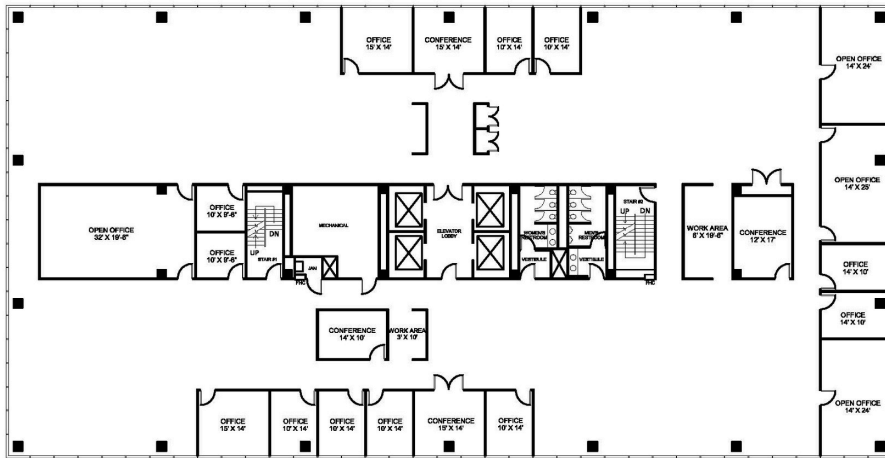

GRANT GOMEZ
GRANT@TXREPROPERTIES.COM
214-734-4725

Suite 600E- 17,563 RSF

Private Floor Available

Suite 200W

3,705 RSF

SUITE 725W
1,693 RSF

Spec Suites 725W & 750W

Combined 5,188 RSF