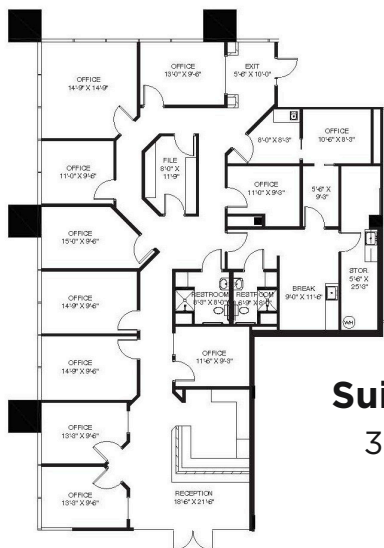

GRANT GOMEZ
GRANT@TXREPROPERTIES.COM
214-734-4725

Suite 600E- 17,563 RSF

Private Floor Available

Suite 200W

3,705 RSF

SUITE 725W
1,693 RSF

Spec Suites 725W & 750W

Combined 5,188 RSF