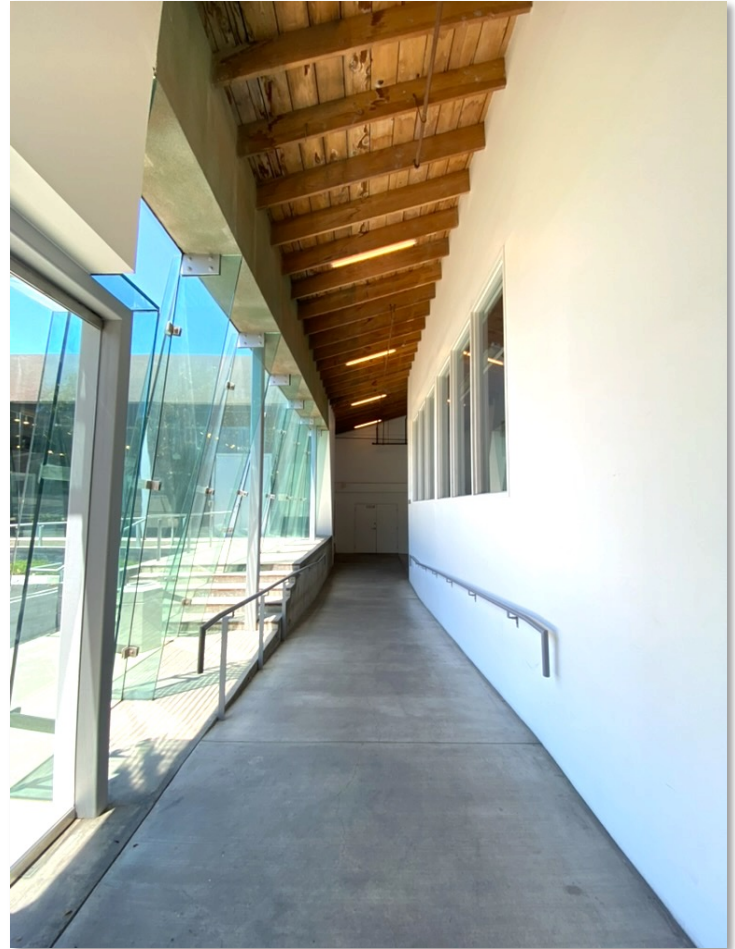

**8536** NATIONAL  
BOULEVARD

@ **CONJUNCTIVE POINTS**  
CULVER CITY + LA

Creative office space with unique saw-tooth roof design and expansive interior, including 12' to 22' ceiling heights. Centrally located on National Blvd near the intersection of Hayden Ave, in the renowned Conjunctive Points creative office community, developed by Samitaur Constructs (Frederick & Laurie Samitaur Smith) and designed by Eric Owen Moss Architects. Walking distance to Expo Light Rail station and numerous restaurant amenities.

8536 NATIONAL BOULEVARD

@ CONJUNCTIVE POINTS  
CULVER CITY + LA

Suite B

Suite A

IDEALLY LOCATED IN THE HEART OF CULVER CITY'S HAYDEN TRACT – THE VIBRANT CREATIVE OFFICE EPICENTER OF WEST LA