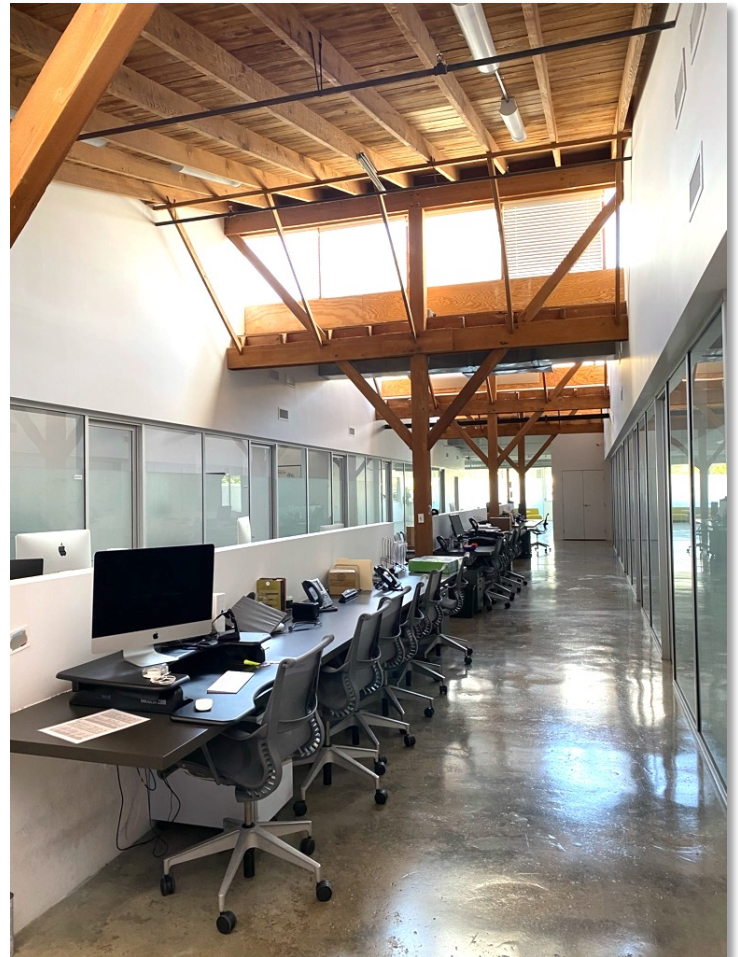

**8536** NATIONAL  
BOULEVARD

@ **CONJUNCTIVE POINTS**  
CULVER CITY + LA

Creative office space with unique saw-tooth roof design and expansive interior, including 12' to 22' ceiling heights. Centrally located on National Blvd near the intersection of Hayden Ave, in the renowned Conjunctive Points creative office community, developed by Samitaur Constructs (Frederick & Laurie Samitaur Smith) and designed by Eric Owen Moss Architects. Walking distance to Expo Light Rail station and numerous restaurant amenities.

8536 NATIONAL BOULEVARD

@ CONJUNCTIVE POINTS  
CULVER CITY + LA

Suite B

Suite A

IDEALLY LOCATED IN THE HEART OF CULVER CITY'S HAYDEN TRACT – THE VIBRANT CREATIVE OFFICE EPICENTER OF WEST LA