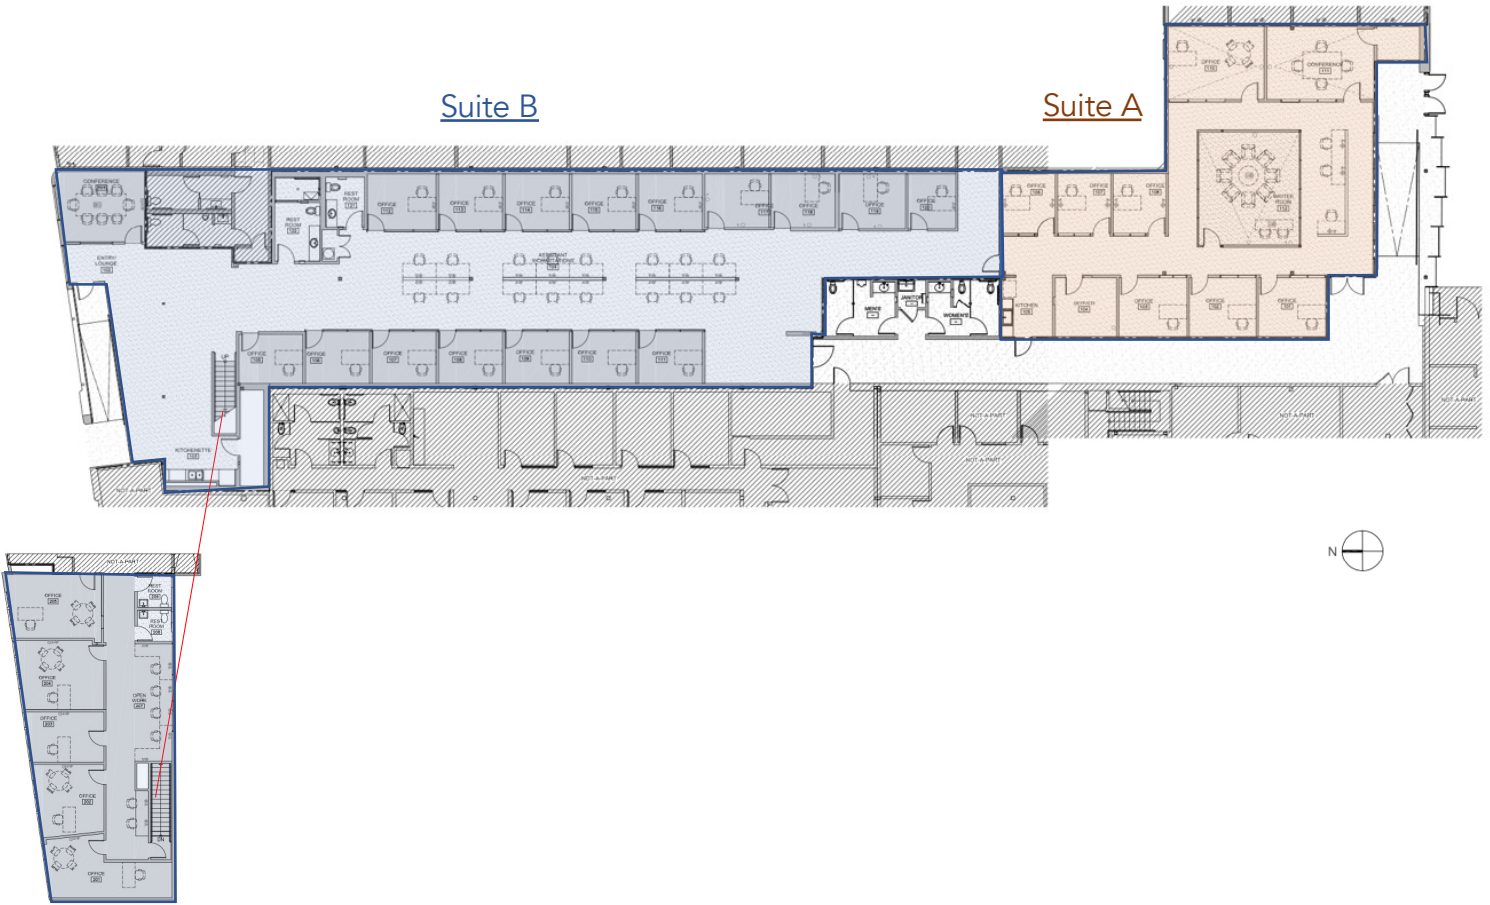

8536 NATIONAL BOULEVARD

@ CONJUNCTIVE POINTS
CULVER CITY + LA

Suite B

Suite A