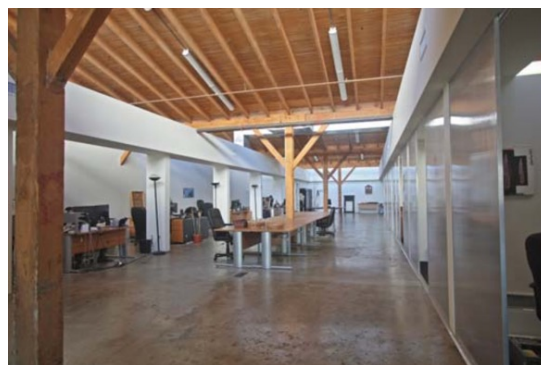

8536 NATIONAL
BOULEVARD

@ **CONJUNCTIVE POINTS**
CULVER CITY + LA

FOR LEASING INFORMATION, CONTACT:

Micheal Geller
Managing Director
micheal.geller@jll.com
CA License 00800010
(310) 486-1976

Gabriel Brown
Executive Vice President
gabe.brown@jll.com
CA License 01441920
(310) 435-4344

Josh Bernstein
Managing Director
josh.bernstein@cushwake.com
CA License 01828093
(310) 795-5947

Alexa Delahooke
Senior Associate
alexa.delahooke@cushwake.com
CA License 02091695
(626) 340-5391

Jones Lang LaSalle Brokerage, Inc., Real estate license #01856260.
Cushman & Wakefield. All rights reserved