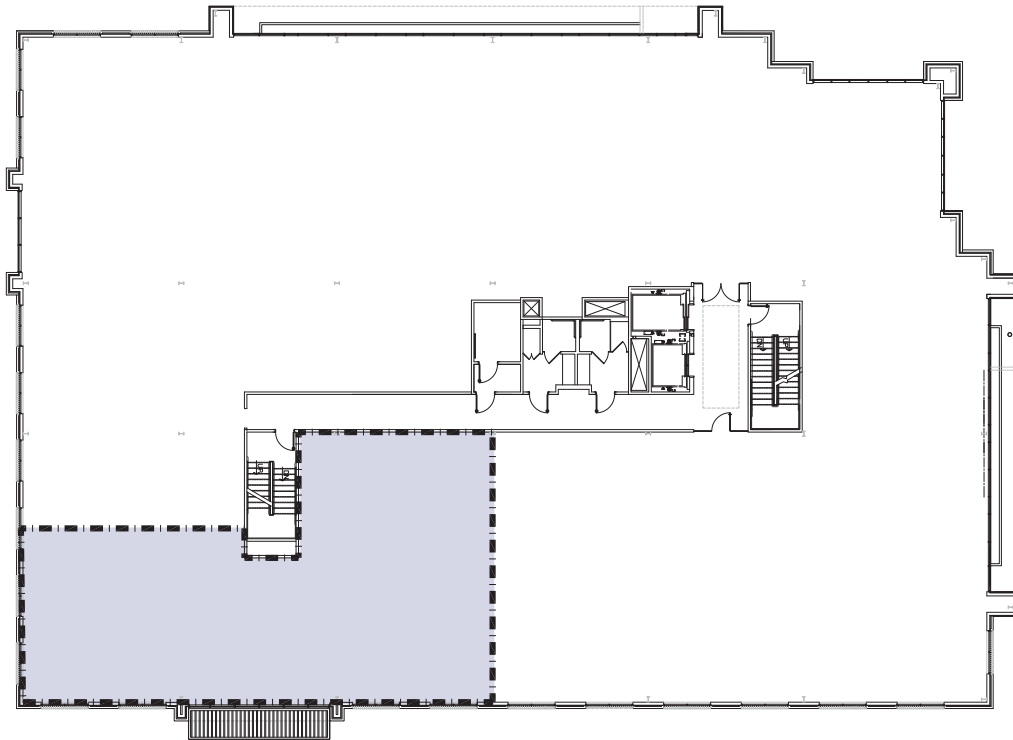

## SUITE 220 | 3,419 SF

- Bright and inviting 2nd floor shell space
- First generation fully customizable floorplan
- Suite-length window line boasts panoramic views

Scan for virtual tour.