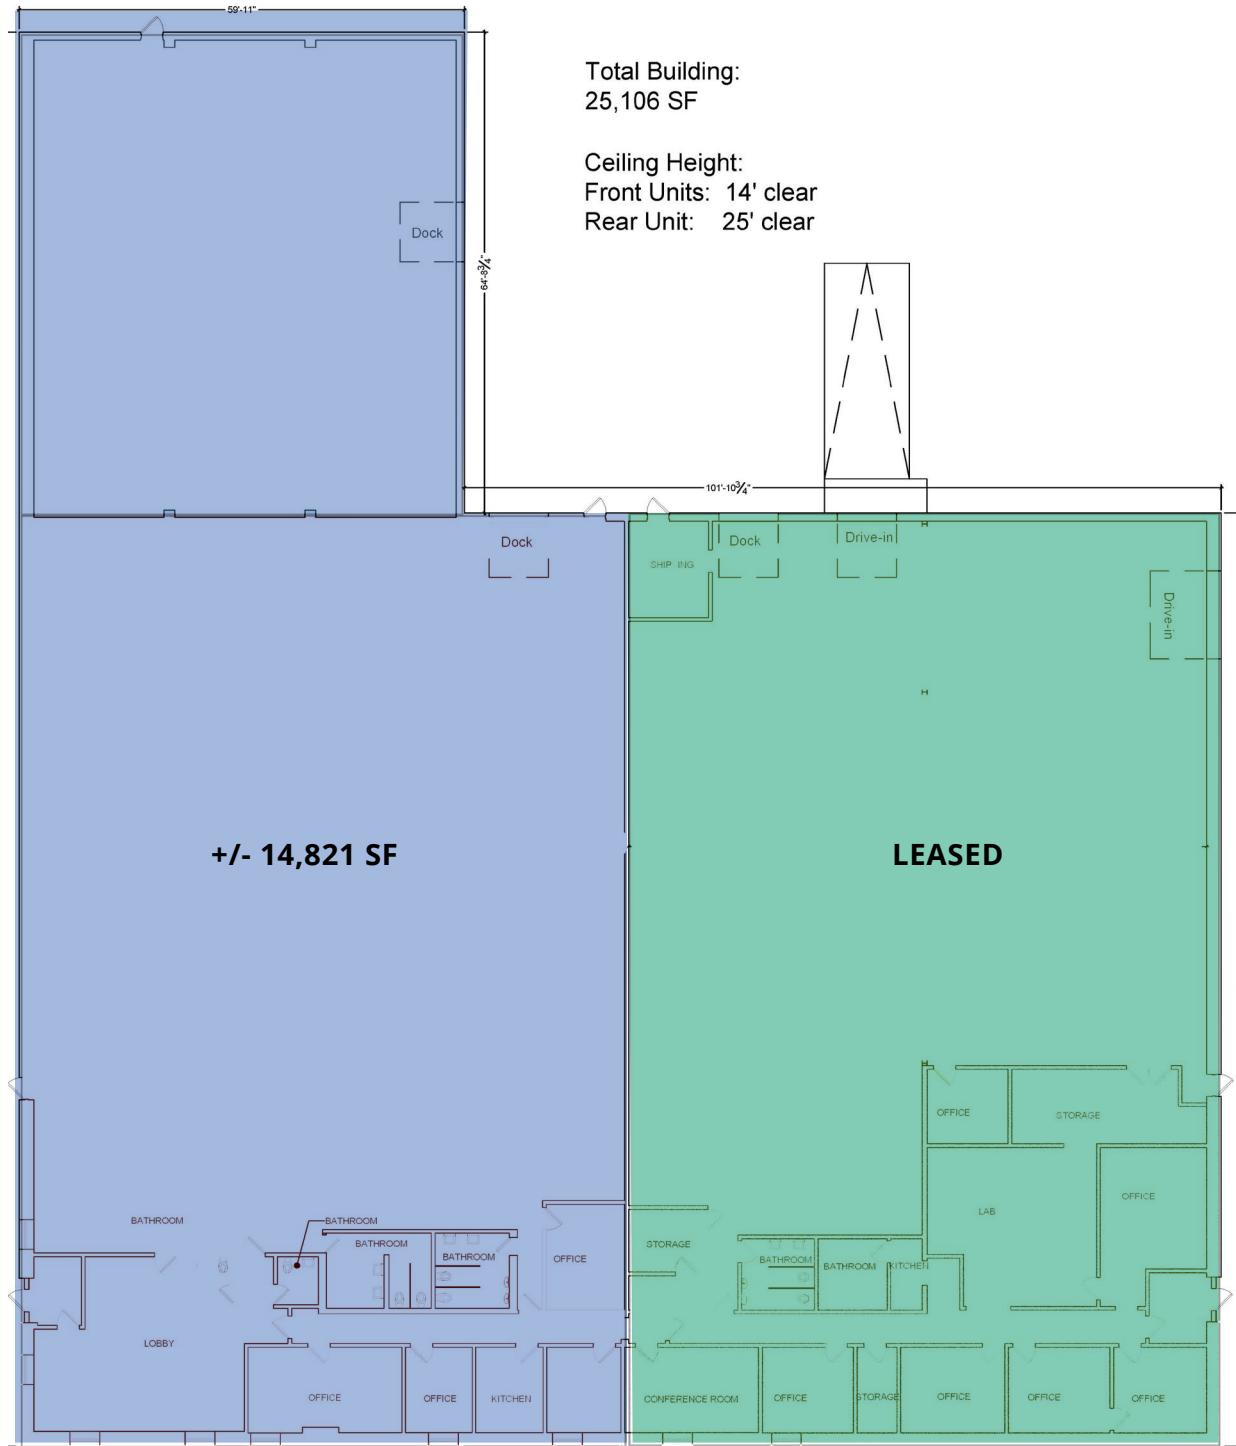

10,300 - 14,821 SF

6 Pheasant Run Newtown, PA

**Get more
information**

Jim Scott, Principal
M +1 215 932 1157
jim.scott@avisonyoung.com

Chris Winnick, Associate
M +1 610 715 8085
chris.winnick@avisonyoung.com

300 Barr Harbor Drive
Suite 150
West Conshohocken, PA 19428
+1 610 276 1080