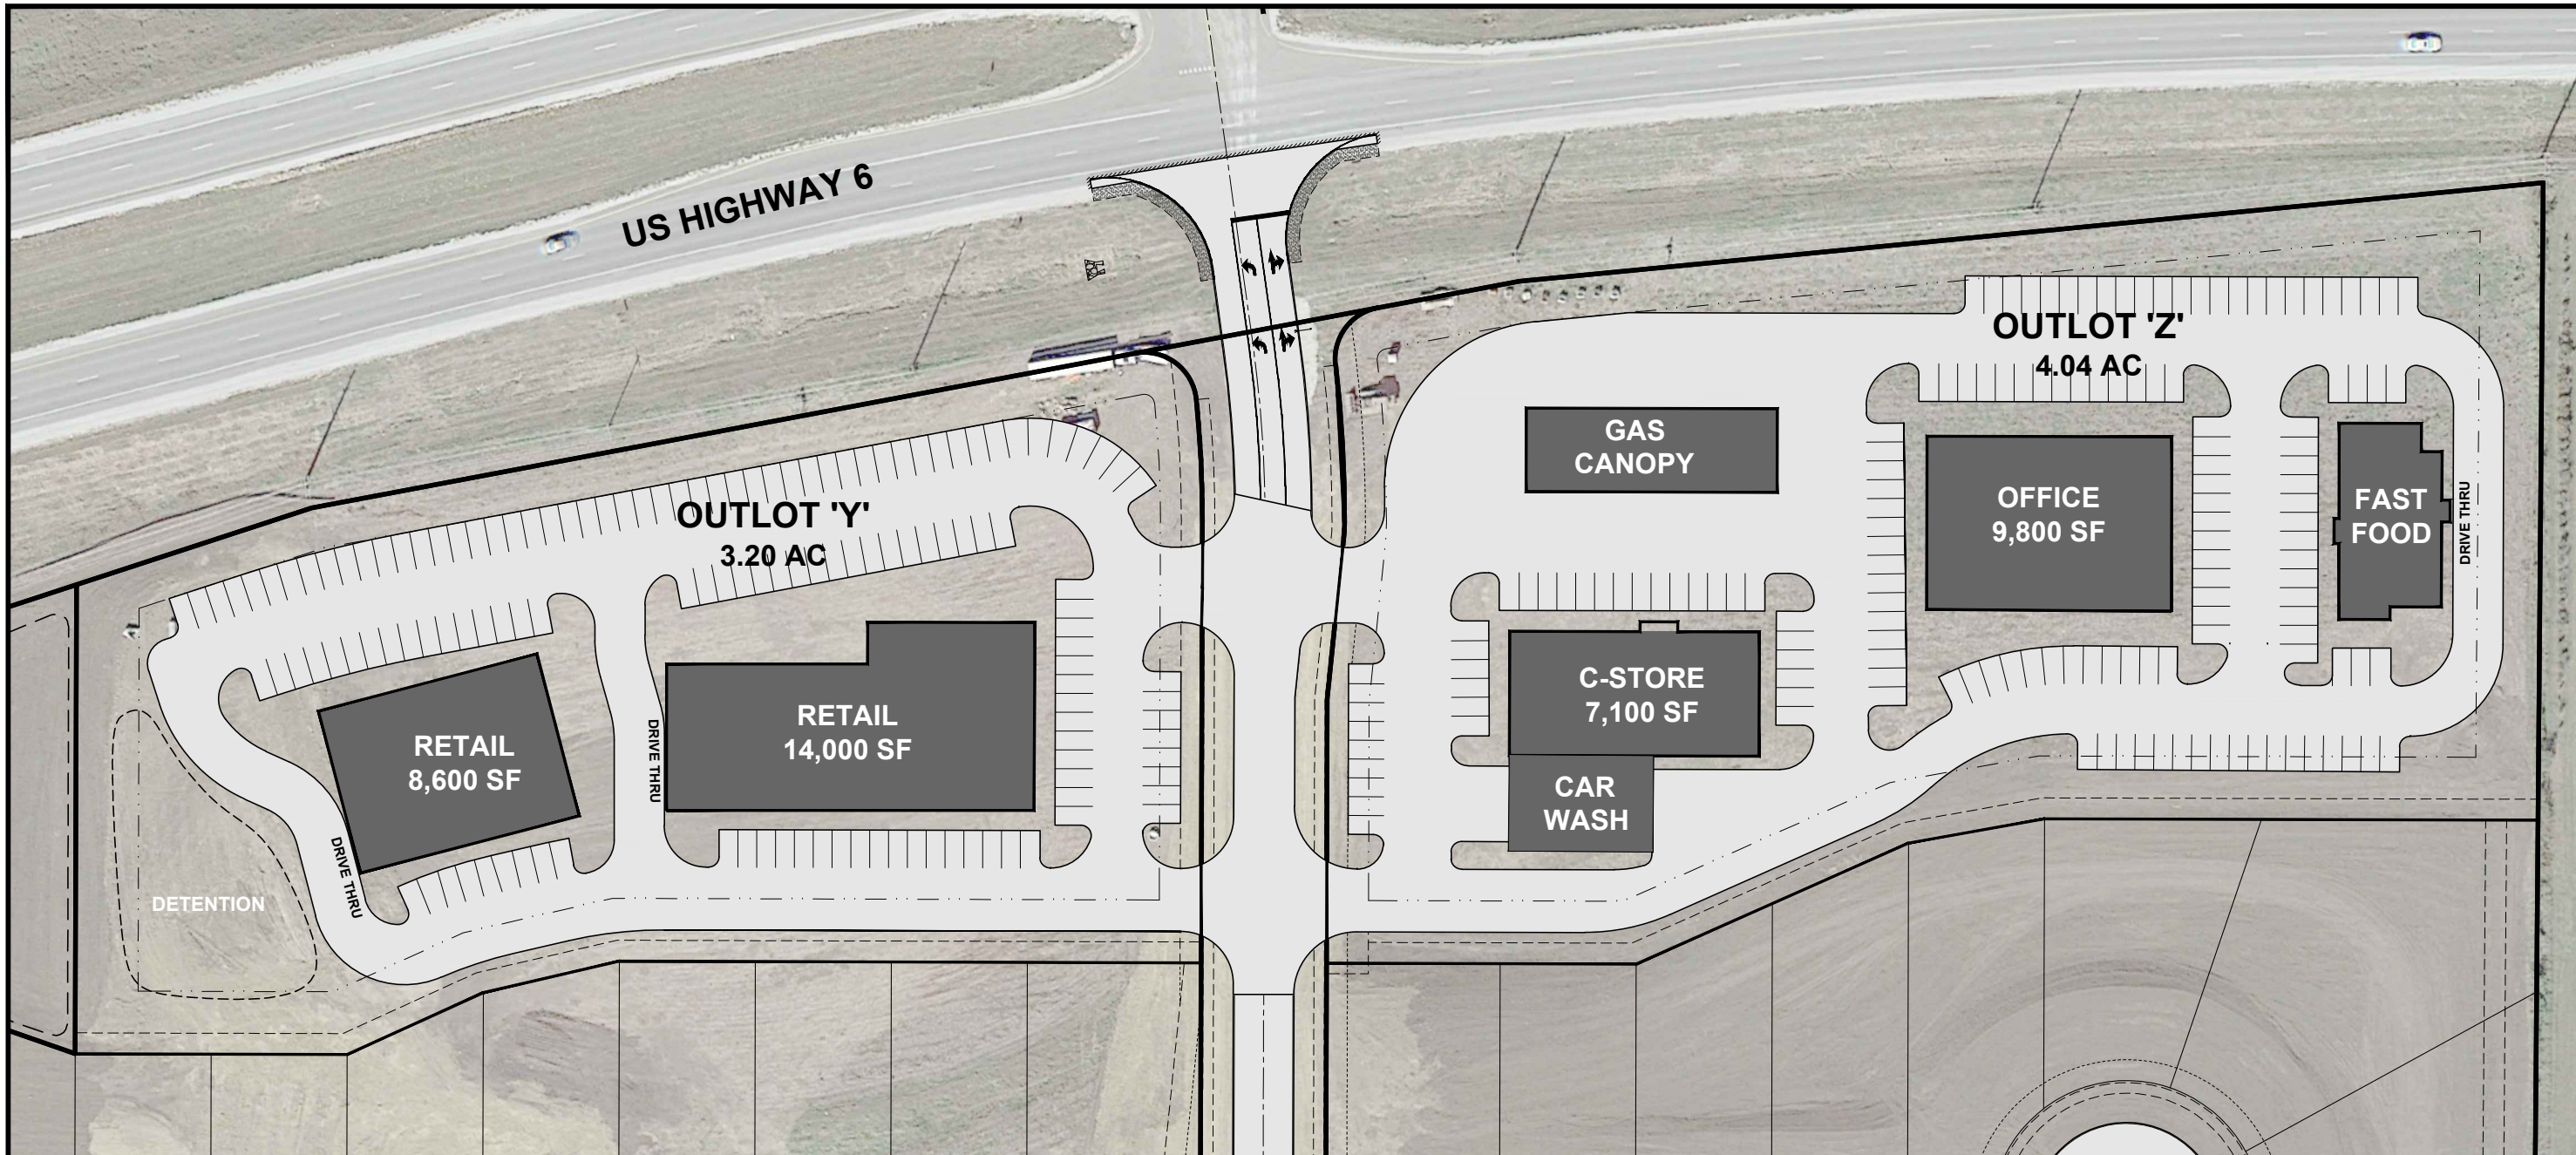

OWNER
EAGLE VISTA, LLC
9500 UNIVERSITY AVE, SUITE 2112
WEST DES MOINES, IOWA 50266

DATE	05/22/2023
REVISIONS	
PREPARED	
ENGINEER	
TECH	

4121 NW URBANDALE DRIVE
URBANDALE, IA 50322
PHONE: (515) 369-4400

ESA
CIVIL DESIGN ADVANTAGE
CITY, IOWA

EAGLE VISTA COMMERCIAL
CONCEPT PLAN 5-22-23

1/1
####.###