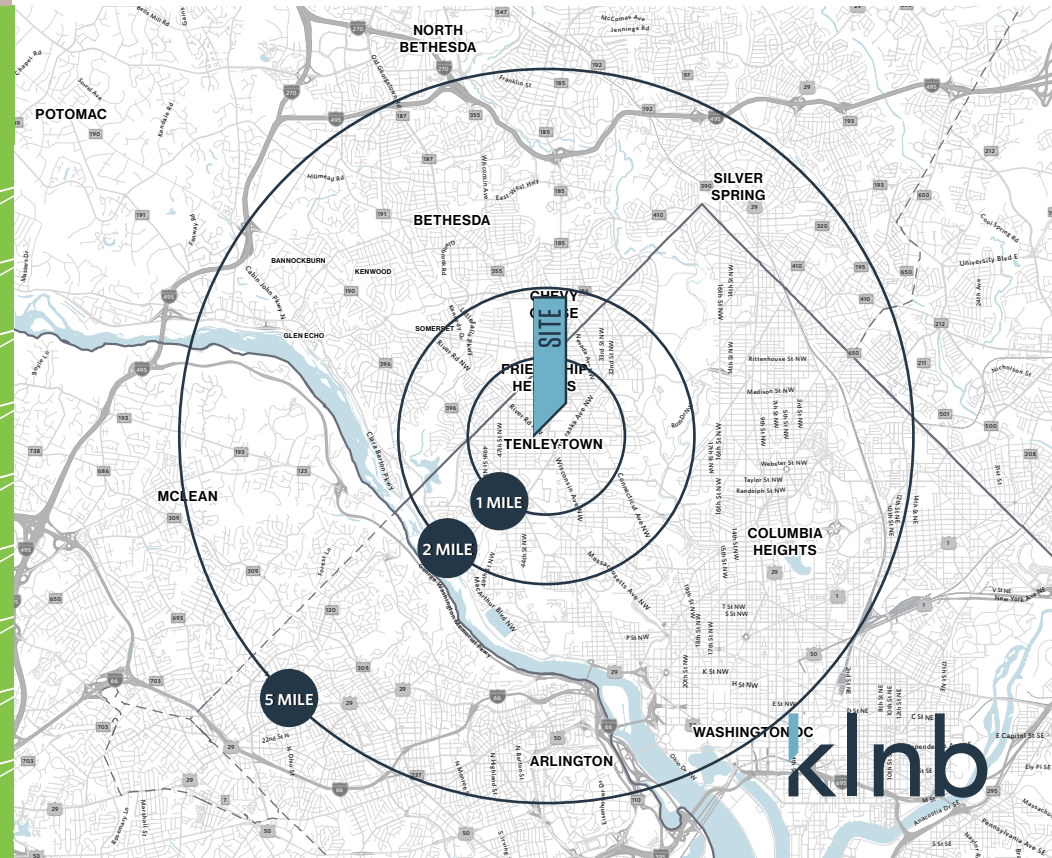

# THE NEIGHBORHOOD: TENLEYTOWN

Tenleytown overlooks the city from its highest point and blends a small town feel with a vibrant array of urban amenities along Wisconsin Avenue. Shopping, dining, recreation, and top-notch education are all within close walking distance of the neighborhood's tree-lined streets and two story single-family homes.

**2,886**  
average daily  
ridership at  
Tenleytown  
Metro Station  
1.5 blocks away

**32,803**  
number of people  
who live within  
a 1 mile radius

**14,318**  
number of students  
enrolled at  
American  
University, adjacent  
to development

**\$219,232**  
average household  
income within a 1  
mile radius

**2,045,115**  
square feet  
of office within a  
1/2 mile radius

Alice Deal Middle School  
1,015 Enrollment