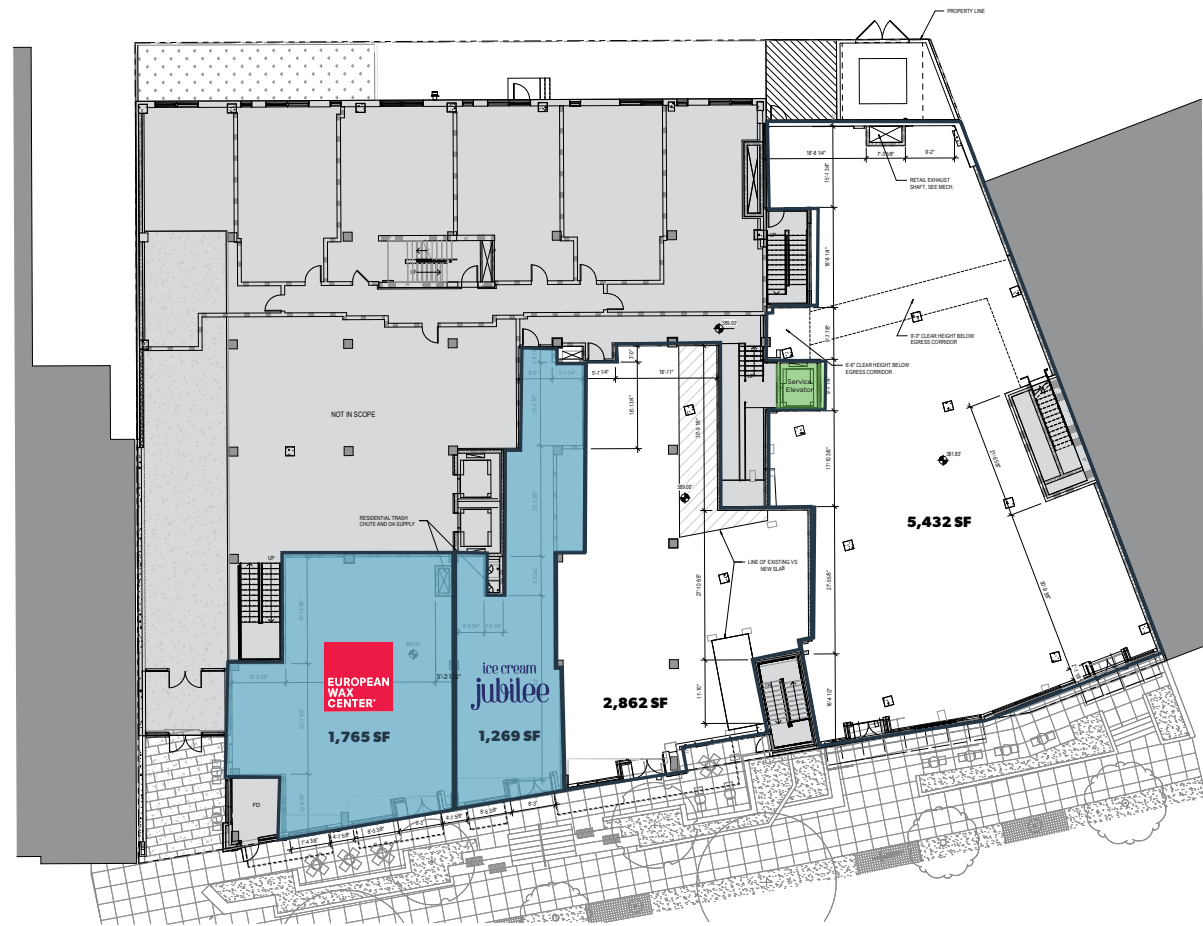

UP TO 8,294 SF  
RESTAURANT &  
RETAIL SPACE  
REMAINING

ice cream  
**jubilee**

JUST SIGNED!

klnb

**OPPORTUNITY IDEAL FOR RESTAURANT OPERATORS**

OVER \$35 MM SPENT IN FOOD AWAY FROM HOME

**144** UPSCALE APARTMENT UNITS  
**11,328** SF OF RETAIL SPACE  
OUTDOOR SEATING OPPORTUNITIES

WISCONSIN AVENUE - 26,983 ADT