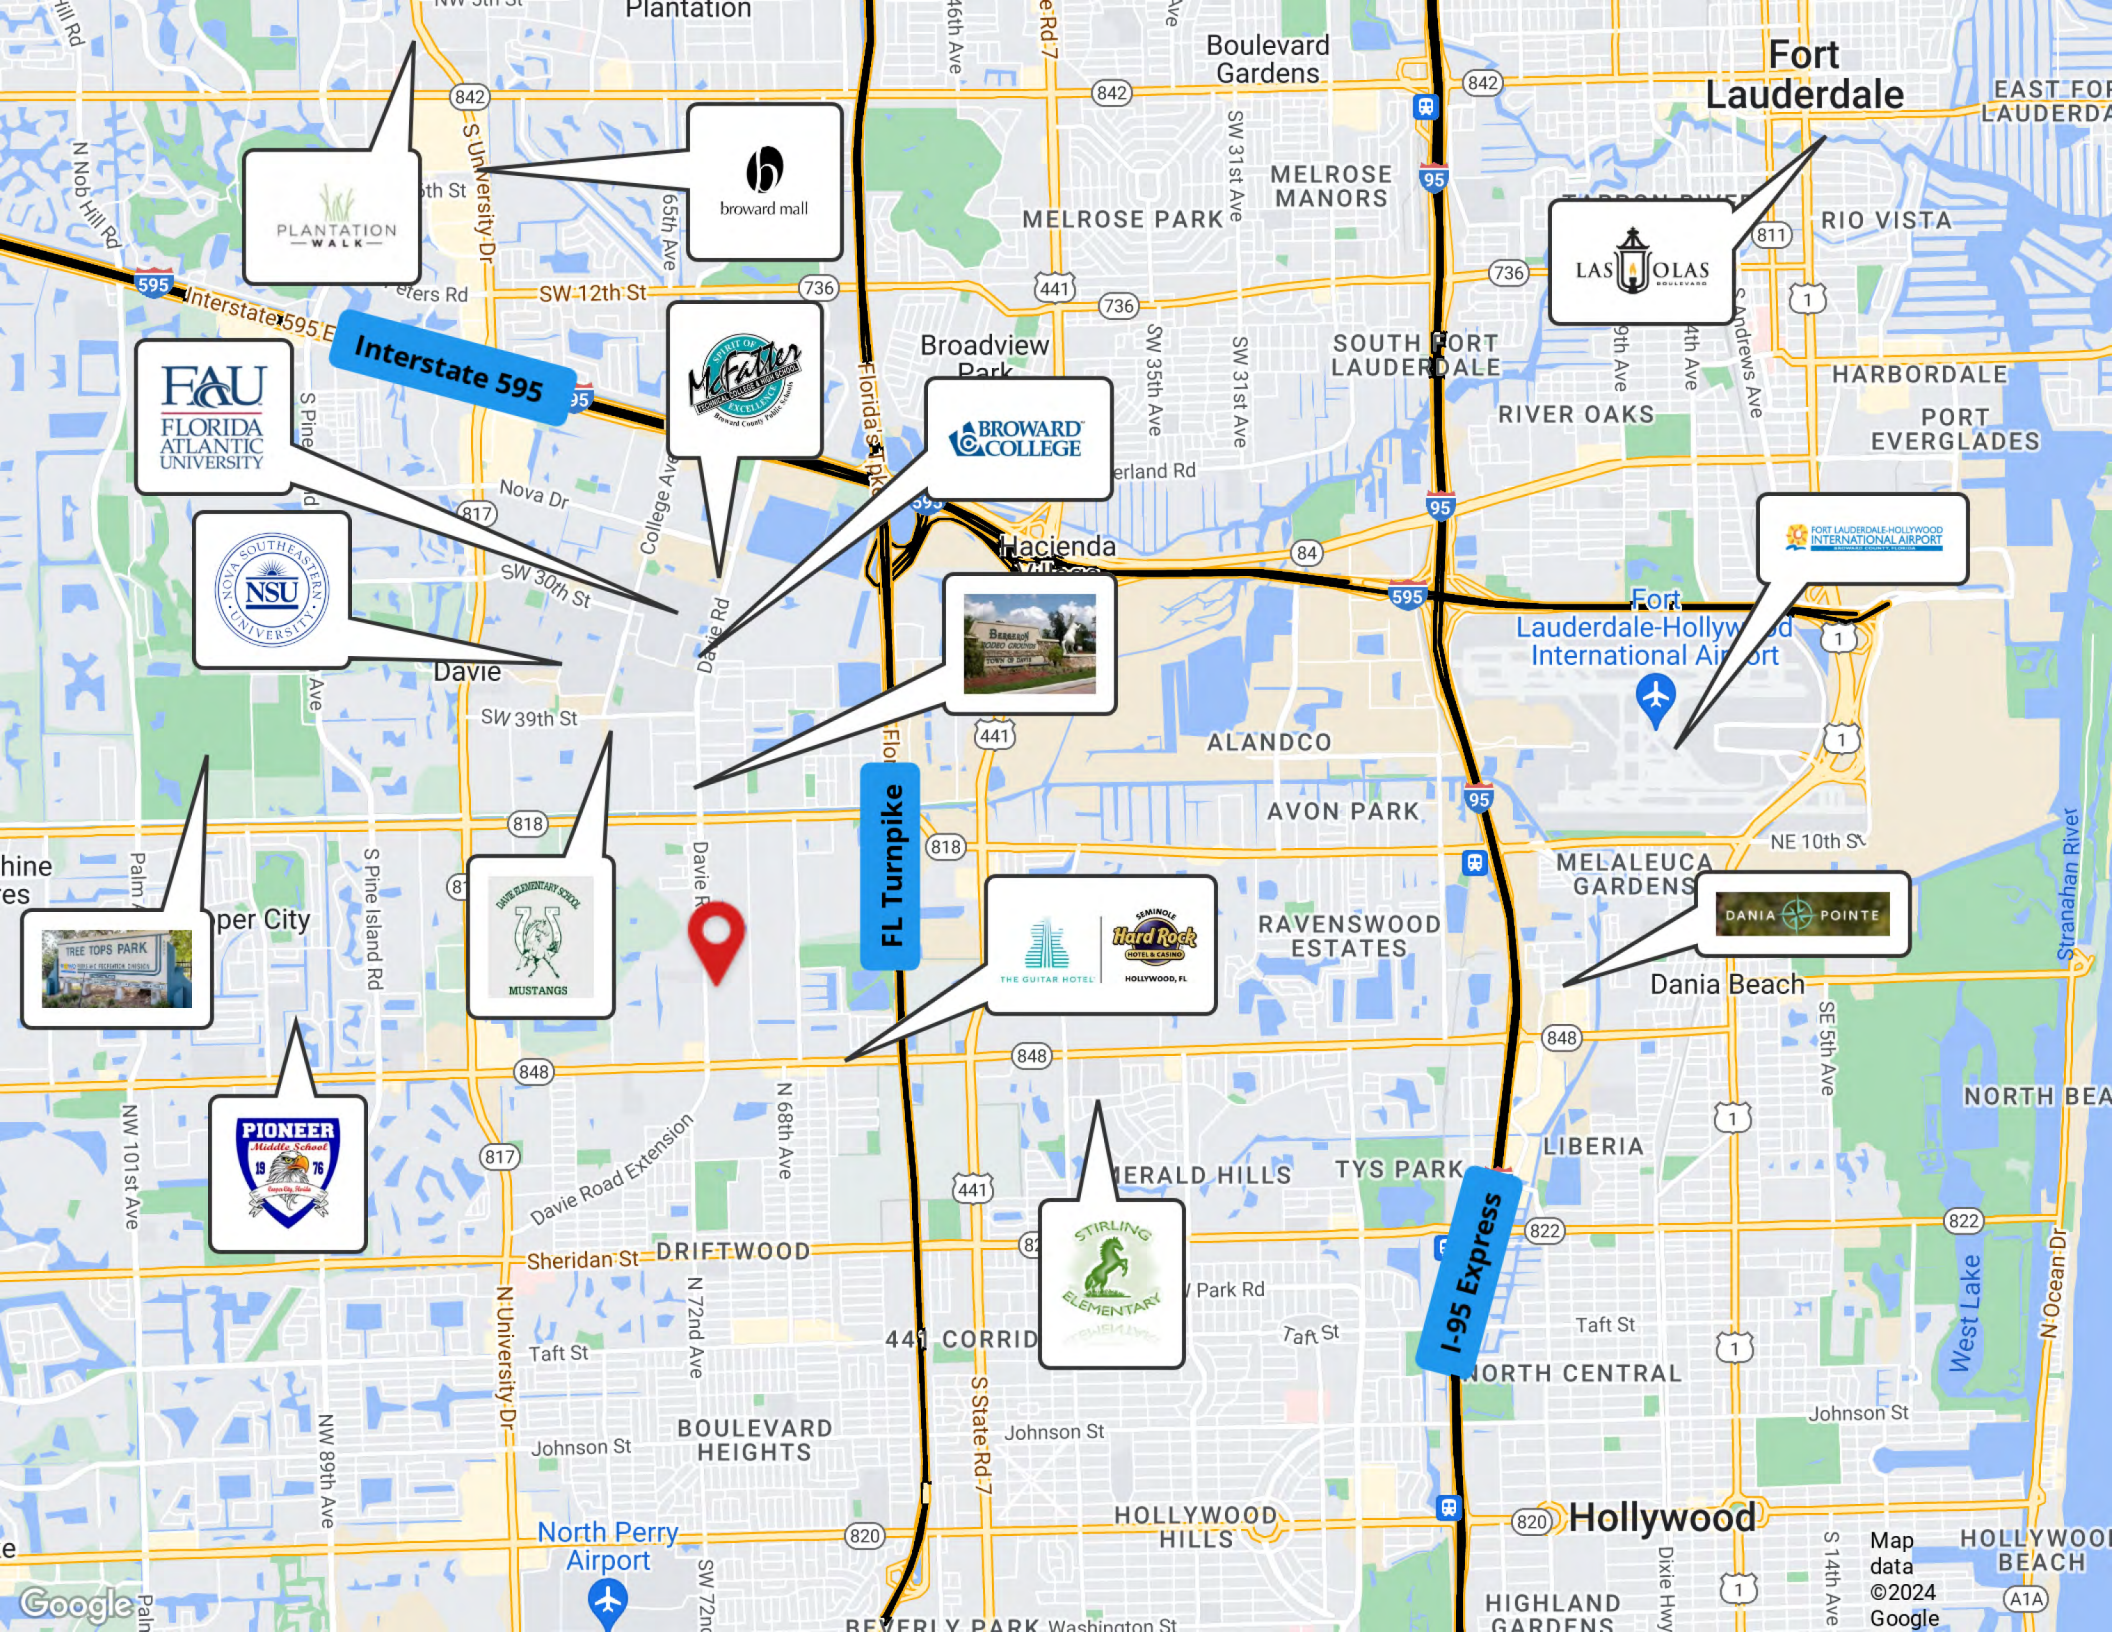

Interstate 595

FL Turnpike

I-95 Express