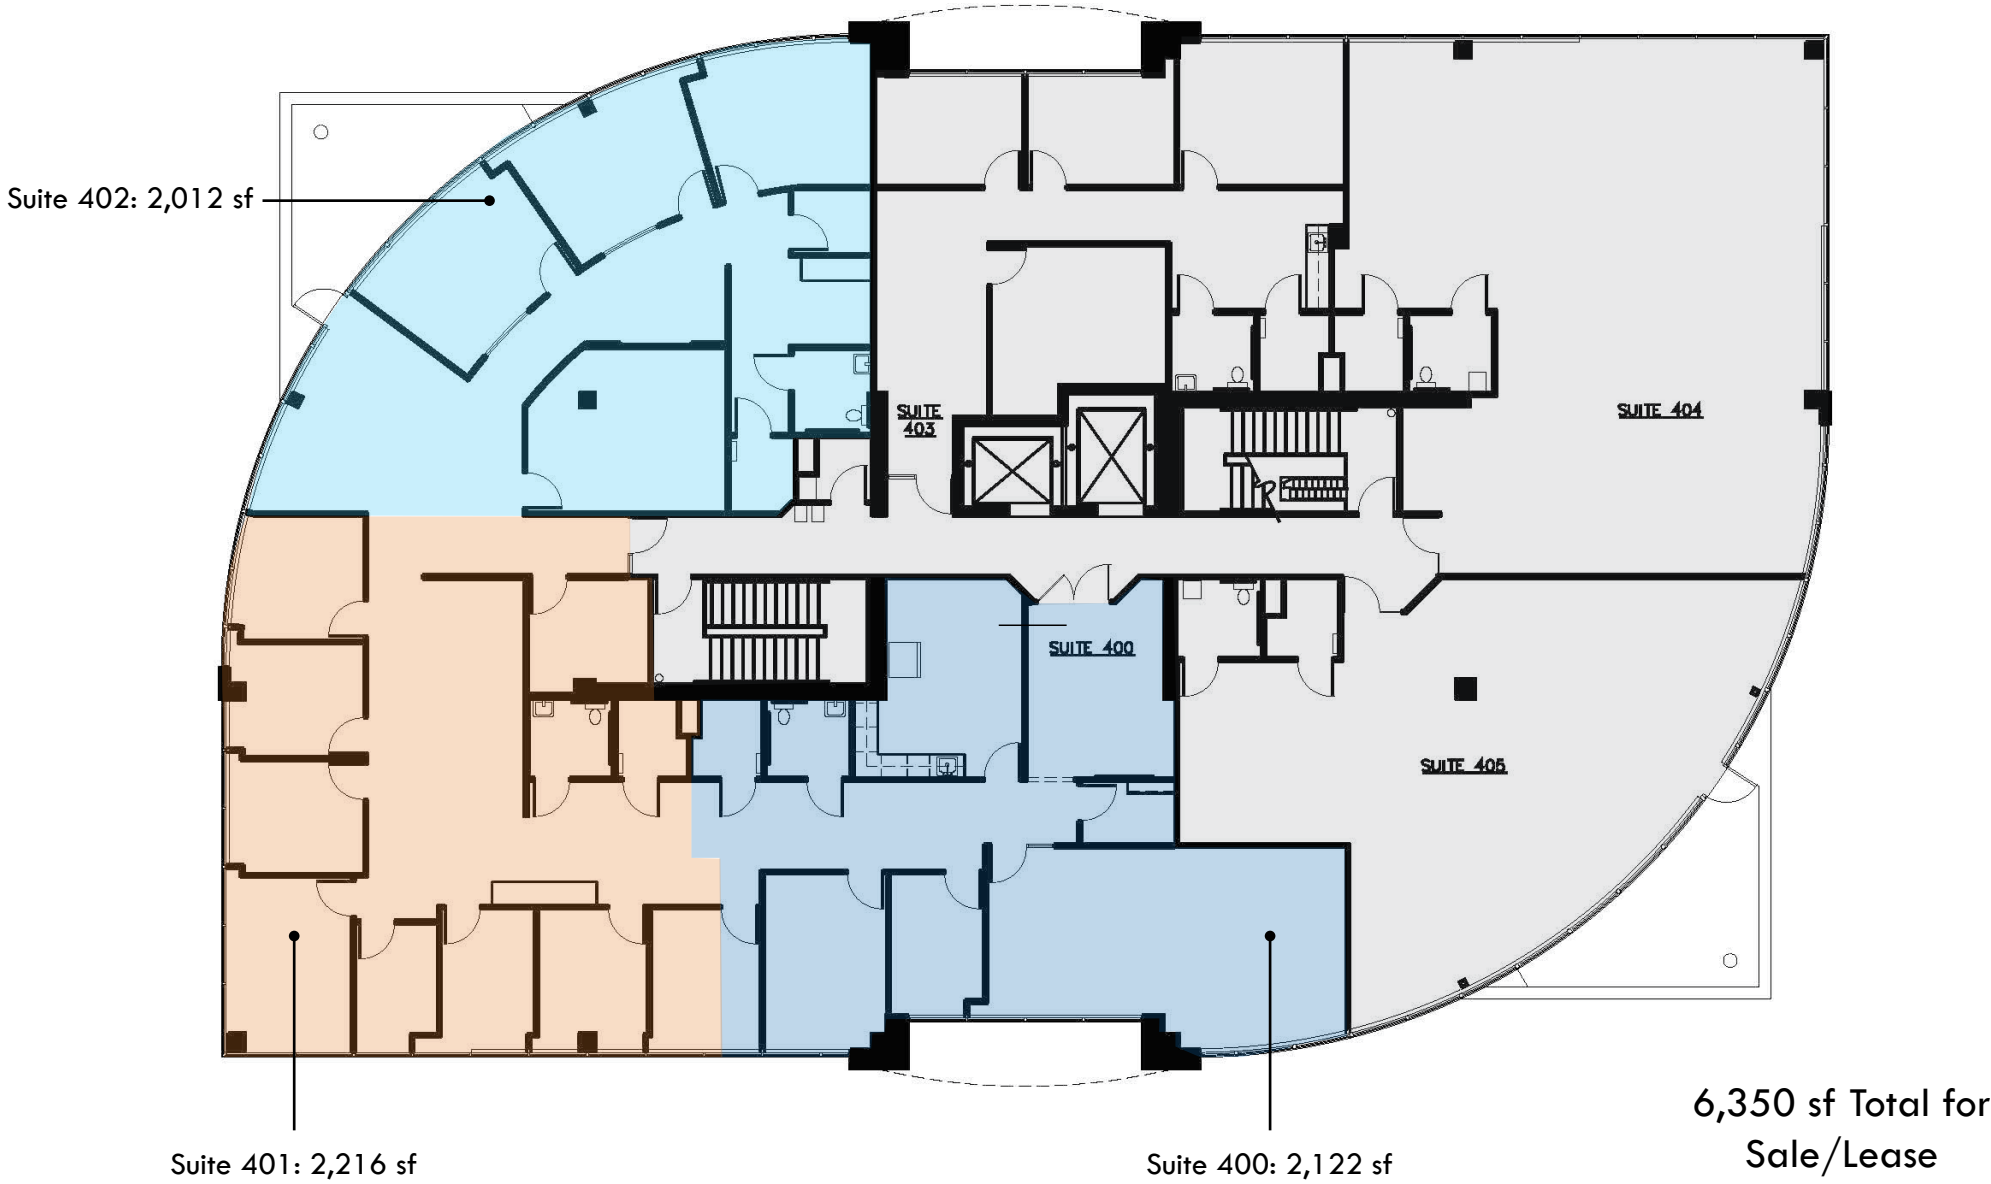

AVAILABLE SPACE:

SUITES 400, 401 & 402:
6,350 SF TOTAL

STORIES:

4

BUILDING SIZE:

47,000 SF

ZONING:

NT

SALE PRICE:

NEGOTIABLE

RENTAL RATE:

NEGOTIABLE

GOOGLE STREET VIEW

FLOOR PLAN

FLOOR PLAN

6,350 sf Total for Sale/Lease