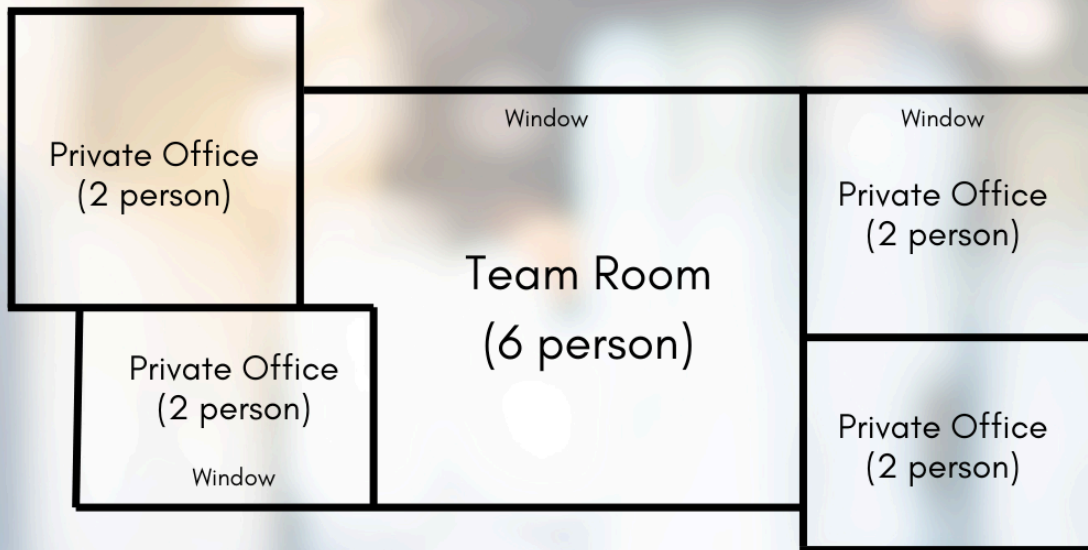

CITYCENTRAL

CITYCENTRAL NORTH ADDISON - DALLAS
17250 DALLAS PKWY DALLAS TX 75208

SUITE D

14 person

PROPERTY HIGHLIGHTS

- 24/7 Access
- Community Kitchen
- Ultra Fast Internet
- On-site Support
- Mail Services
- Free Parking
- Lunch Delivery Service
- Free Notary Services
- Member Events

469-513-8489

dallas@citycentral.com

www.citycentral.com