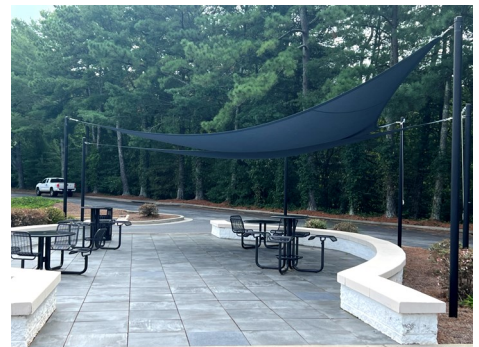

20 MANSSELL COURT SUITE 350 | ROSWELL

**4,635 RSF Available
Through 12/31/26**

**\$16.00/SF NNN
NNN = \$5.16/SF**

Property Highlights

- Attractive Alpharetta location
- Separate entrance
- Restrooms located inside the suite
- Drive-in loading with roll-up door
- Common outdoor seating area
- 1.5 miles from GA 400