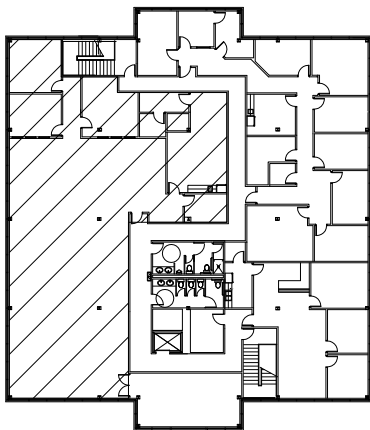

2852 Eyde Parkway Suite #200

SCALE: NONE

BUILDING KEY
SCALE: NO SCALE

Eyde Parkway
SUITE #200
2852 Eyde Parkway East Lansing, MI 48823
USEABLE AREA: 4,149 SF* RENTABLE AREA: 4,564 SF*

* Square feet measurements subject to change upon site measure