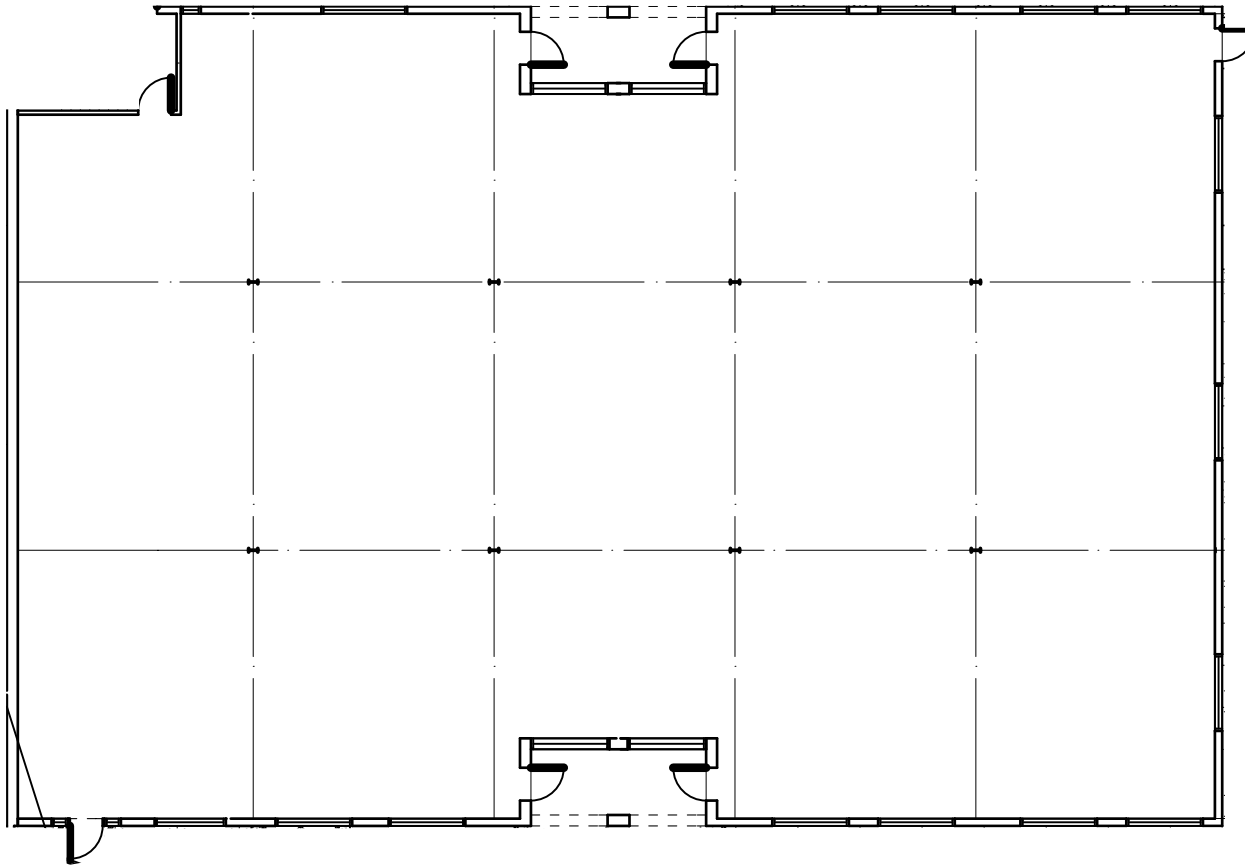

TheMonte Offices

660 9TH STREET
SUITE 100 | 7,904 SF

KEY PLAN

Matthew J. Levin, CCIM

SVN | Interstate Brokers

3300 Holcomb Bridge Road, S-240 | Peachtree Corners, GA 30092

T. 770.209.1700 x1 | M. 678.467.9658 | levinm@svn.com | www.svn.com