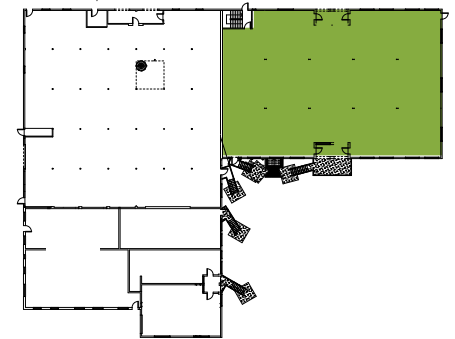

TheMonte Offices

660 9TH STREET
SUITE 100 | 7,904 SF

KEY PLAN

Matthew J. Levin, CCIM

SVN | Interstate Brokers

3300 Holcomb Bridge Road, S-240 | Peachtree Corners, GA 30092

T. 770.209.1700 x1 | M. 678.467.9658 | levinm@svn.com | www.svn.com