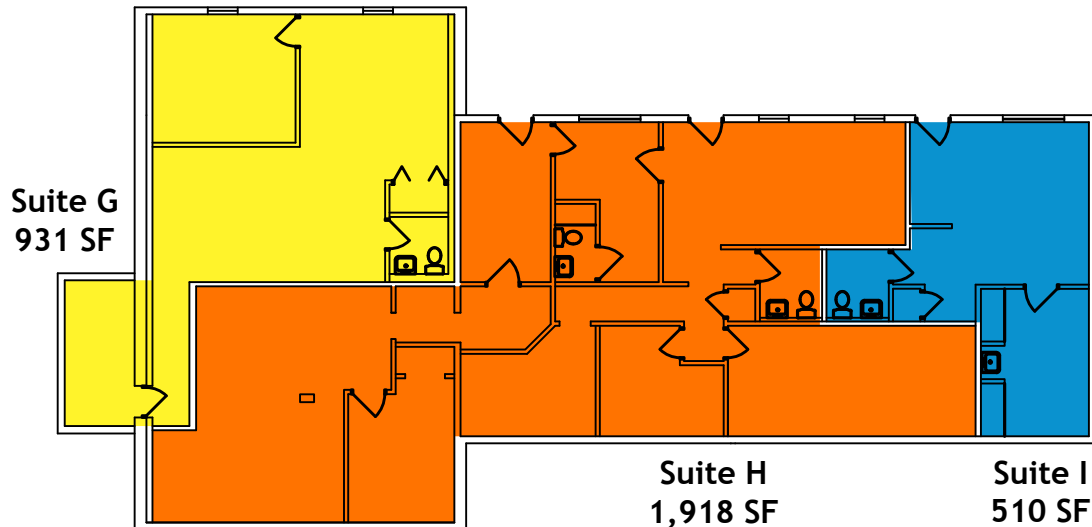

Top Floor

Suite J-K
1,728 SF

1st Floor

LEASED

Suite A
811 SF

Suite B
985 SF

LEASED

Suite C
1,545 SF

LEASED

Suite D-E
1,183 SF

Suite F
729 SF

Lower Level

Suite G
931 SF

Suite H
1,918 SF

Suite I
510 SF