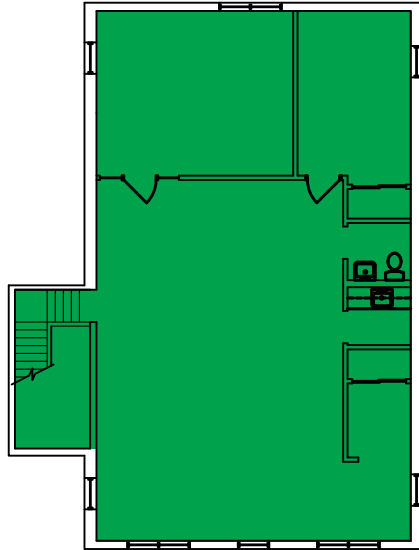

Top Floor

Suite J-K
1,728 SF

1st Floor

LEASED

Suite A
811 SF

Suite B
985 SF

LEASED

Suite C
1,545 SF

LEASED

Suite D-E
1,183 SF

Suite F
729 SF

Lower Level

Suite G
931 SF

Suite H
1,918 SF

Suite I
510 SF