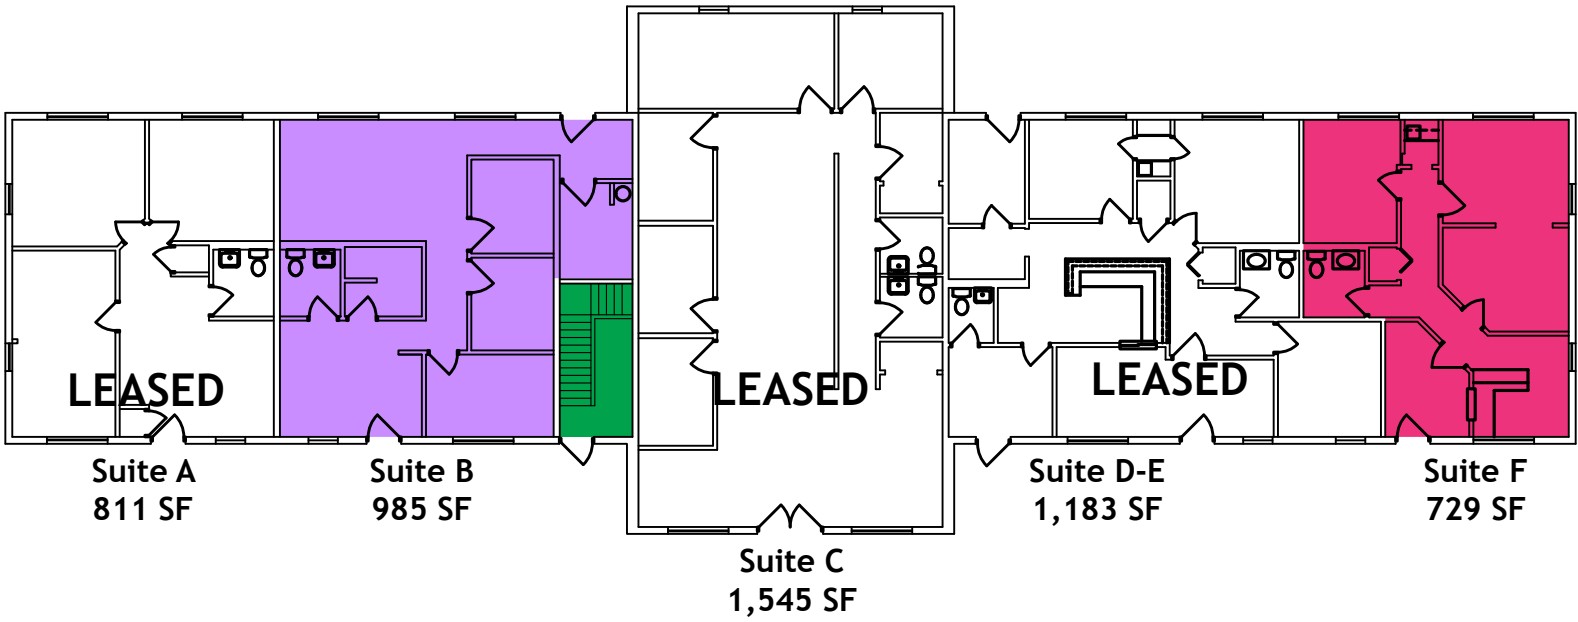

Top Floor

Suite J-K
1,728 SF

1st Floor

LEASED

Suite A
811 SF

Suite B
985 SF

LEASED

Suite C
1,545 SF

LEASED

Suite D-E
1,183 SF

Suite F
729 SF

Lower Level

Suite G
931 SF

Suite H
1,918 SF

Suite I
510 SF