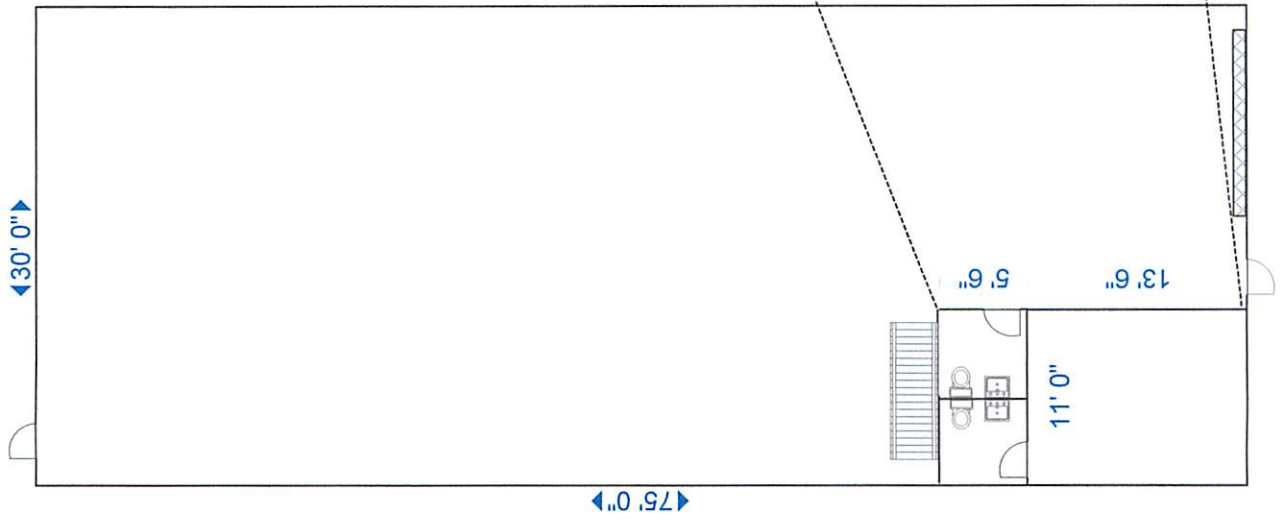

MOORE PROPERTIES

9020 S. Odell Ave., Bridgeview, IL 60455
2,250 Square Feet

 = 12' x 14' Overhead Door

Scale: 1" = 12'