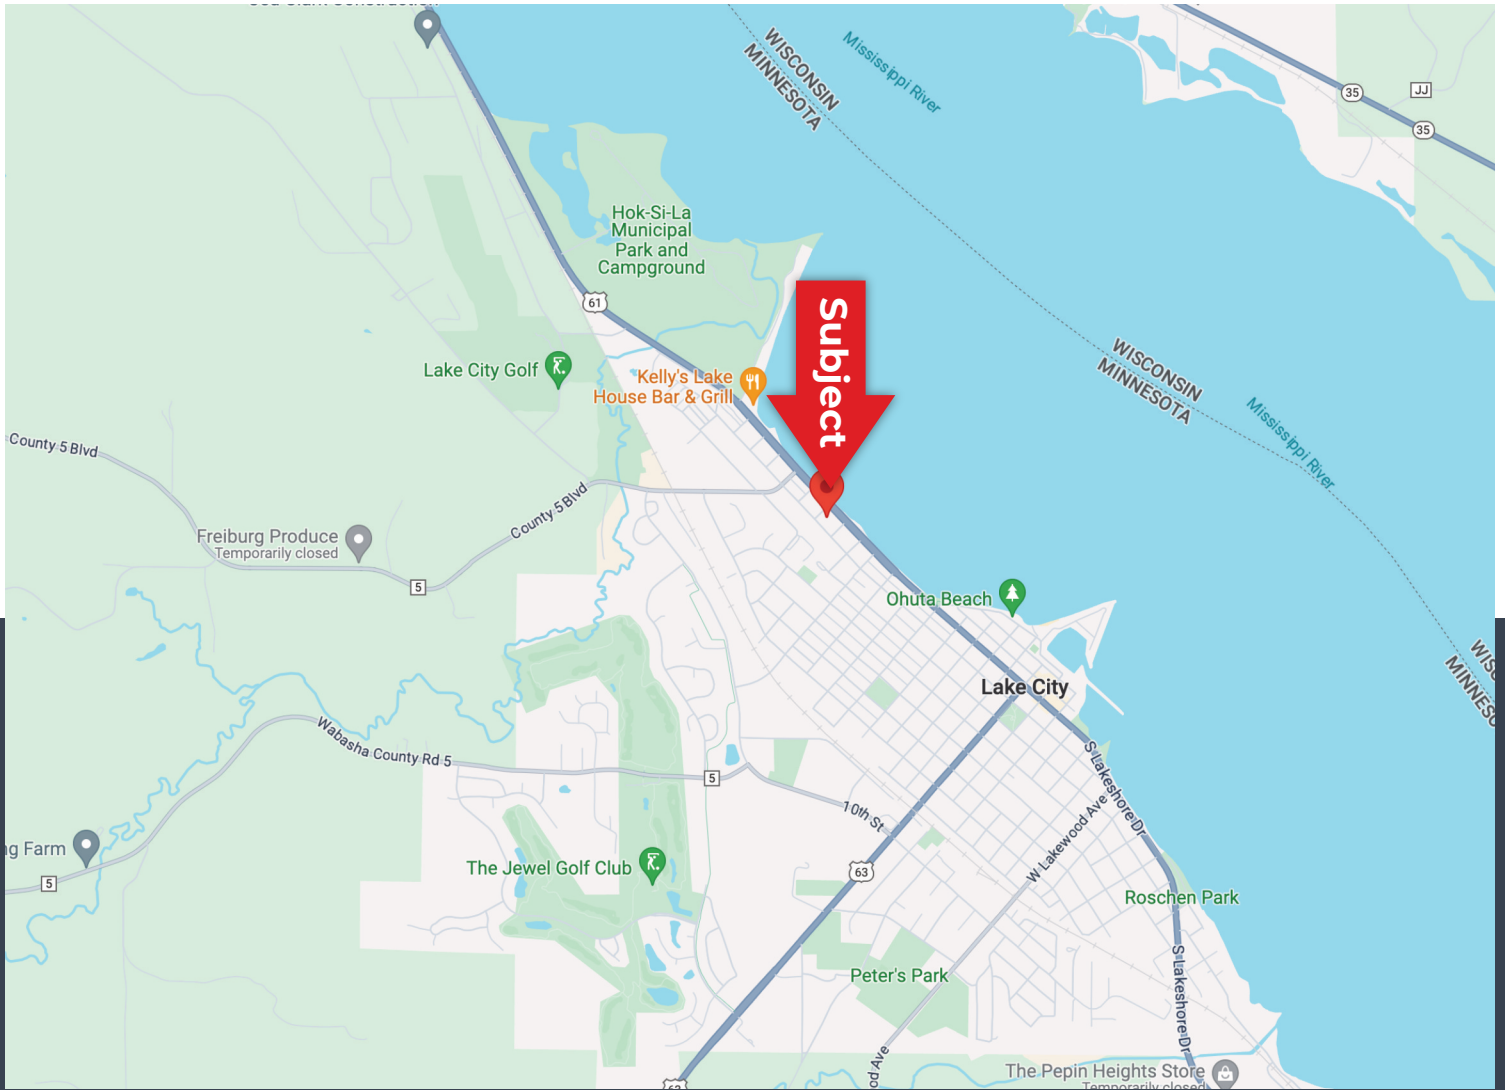

FOR SALE

JOHN HALL'S ALASKA LODGE IN BEAUTIFUL LAKE CITY, MN

1127 N LAKESHORE DRIVE,
LAKE CITY, MN

PROPERTY HIGHLIGHT

A rare opportunity to own a lodging and hospitality business in beautiful Lake City. Situated just off of Lake Pepin and the Mississippi River, the Alaska Lodge offers outstanding recreational opportunities for your guest. This gorgeous property has 9 motel units, a beautiful owners suite, plus a large lodge style unit on East end of property. Both the owners suite & East suite, being chalet style A-frames could make great units for large groups or families. The chalet A-frame design log structure blends well with rest of lodge. With these 11 beautiful units and in-place office lease, this is an excellent investment.