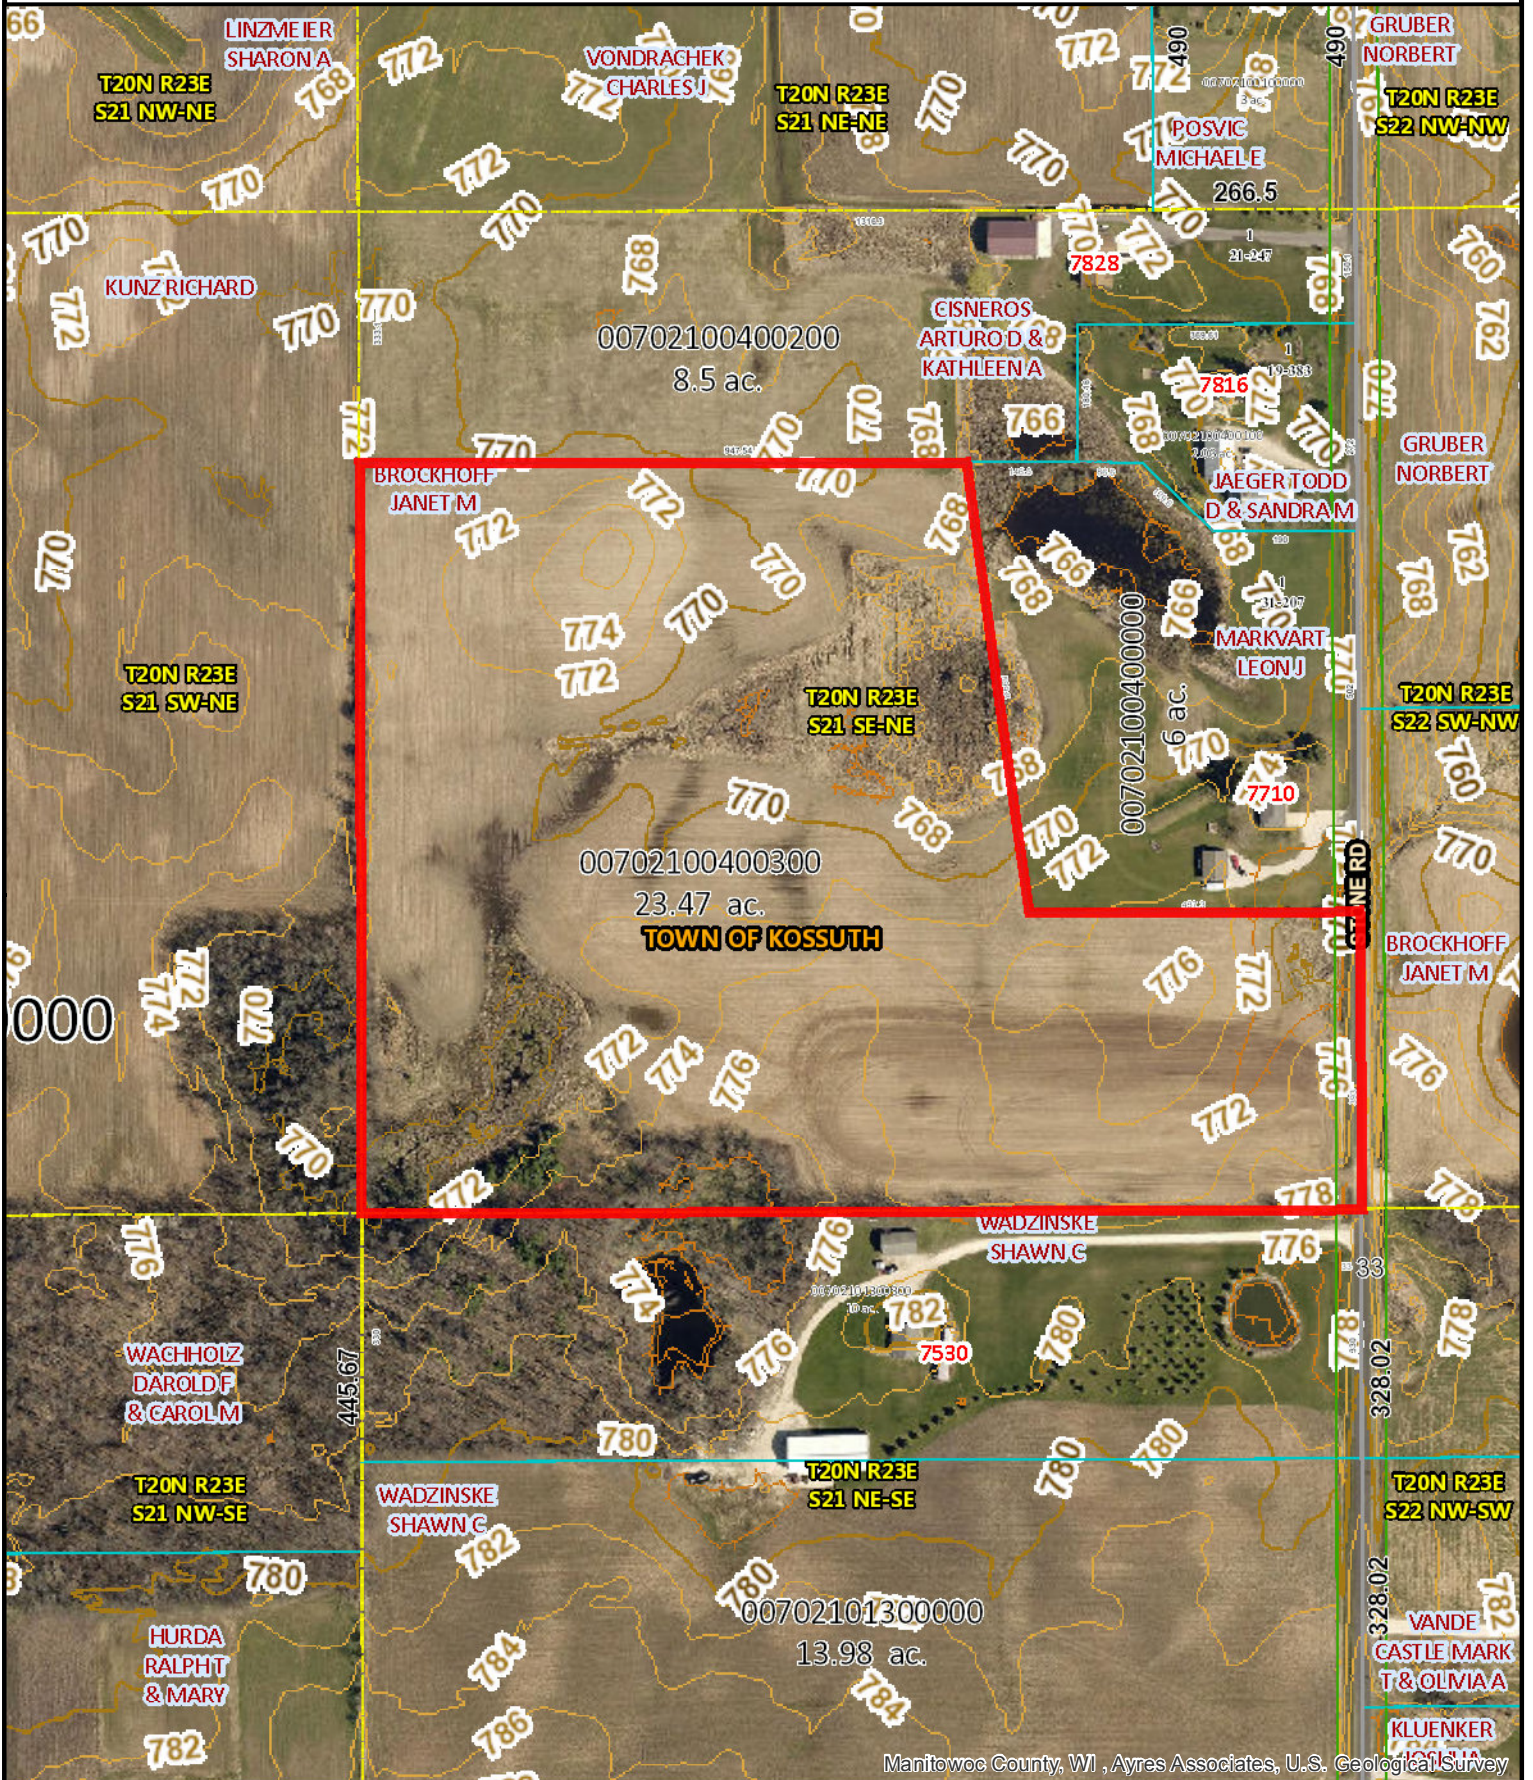

# Contours Aerial 23.47 Acres Stone Rd Town of Kossuth

Manitowoc County, WI, Ayres Associates, U.S. Geological Survey