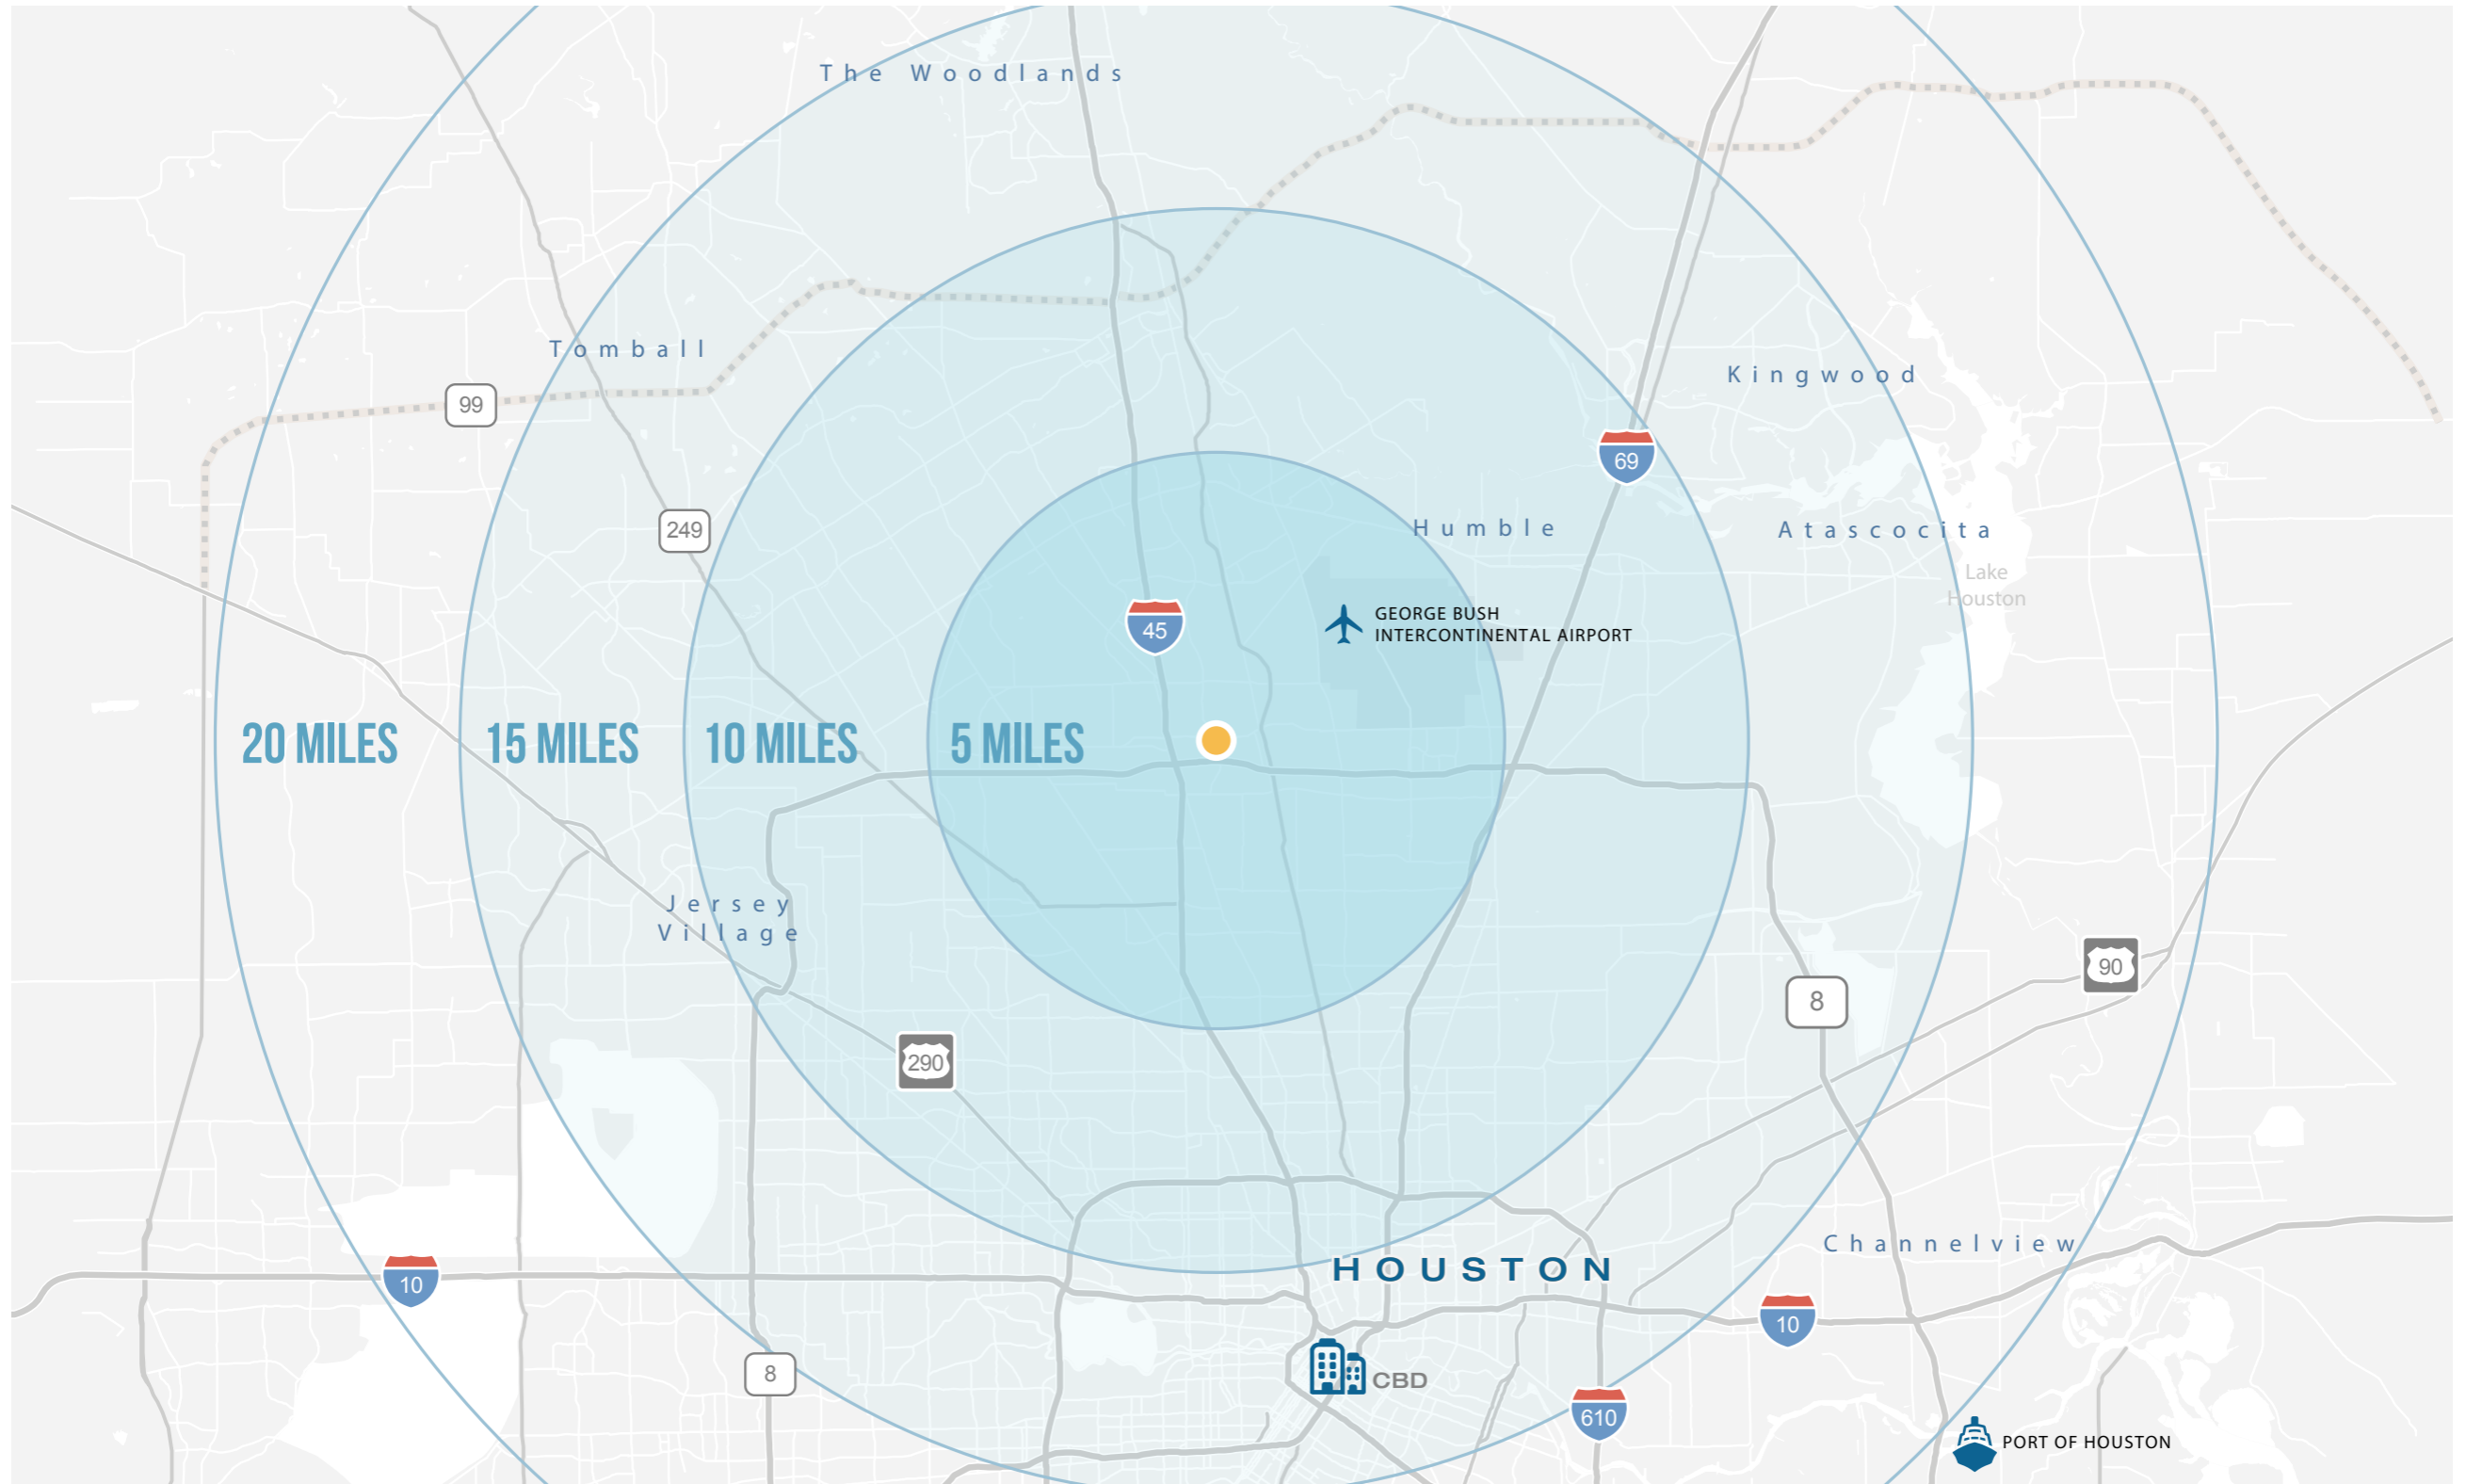

STRATEGIC LOCATION