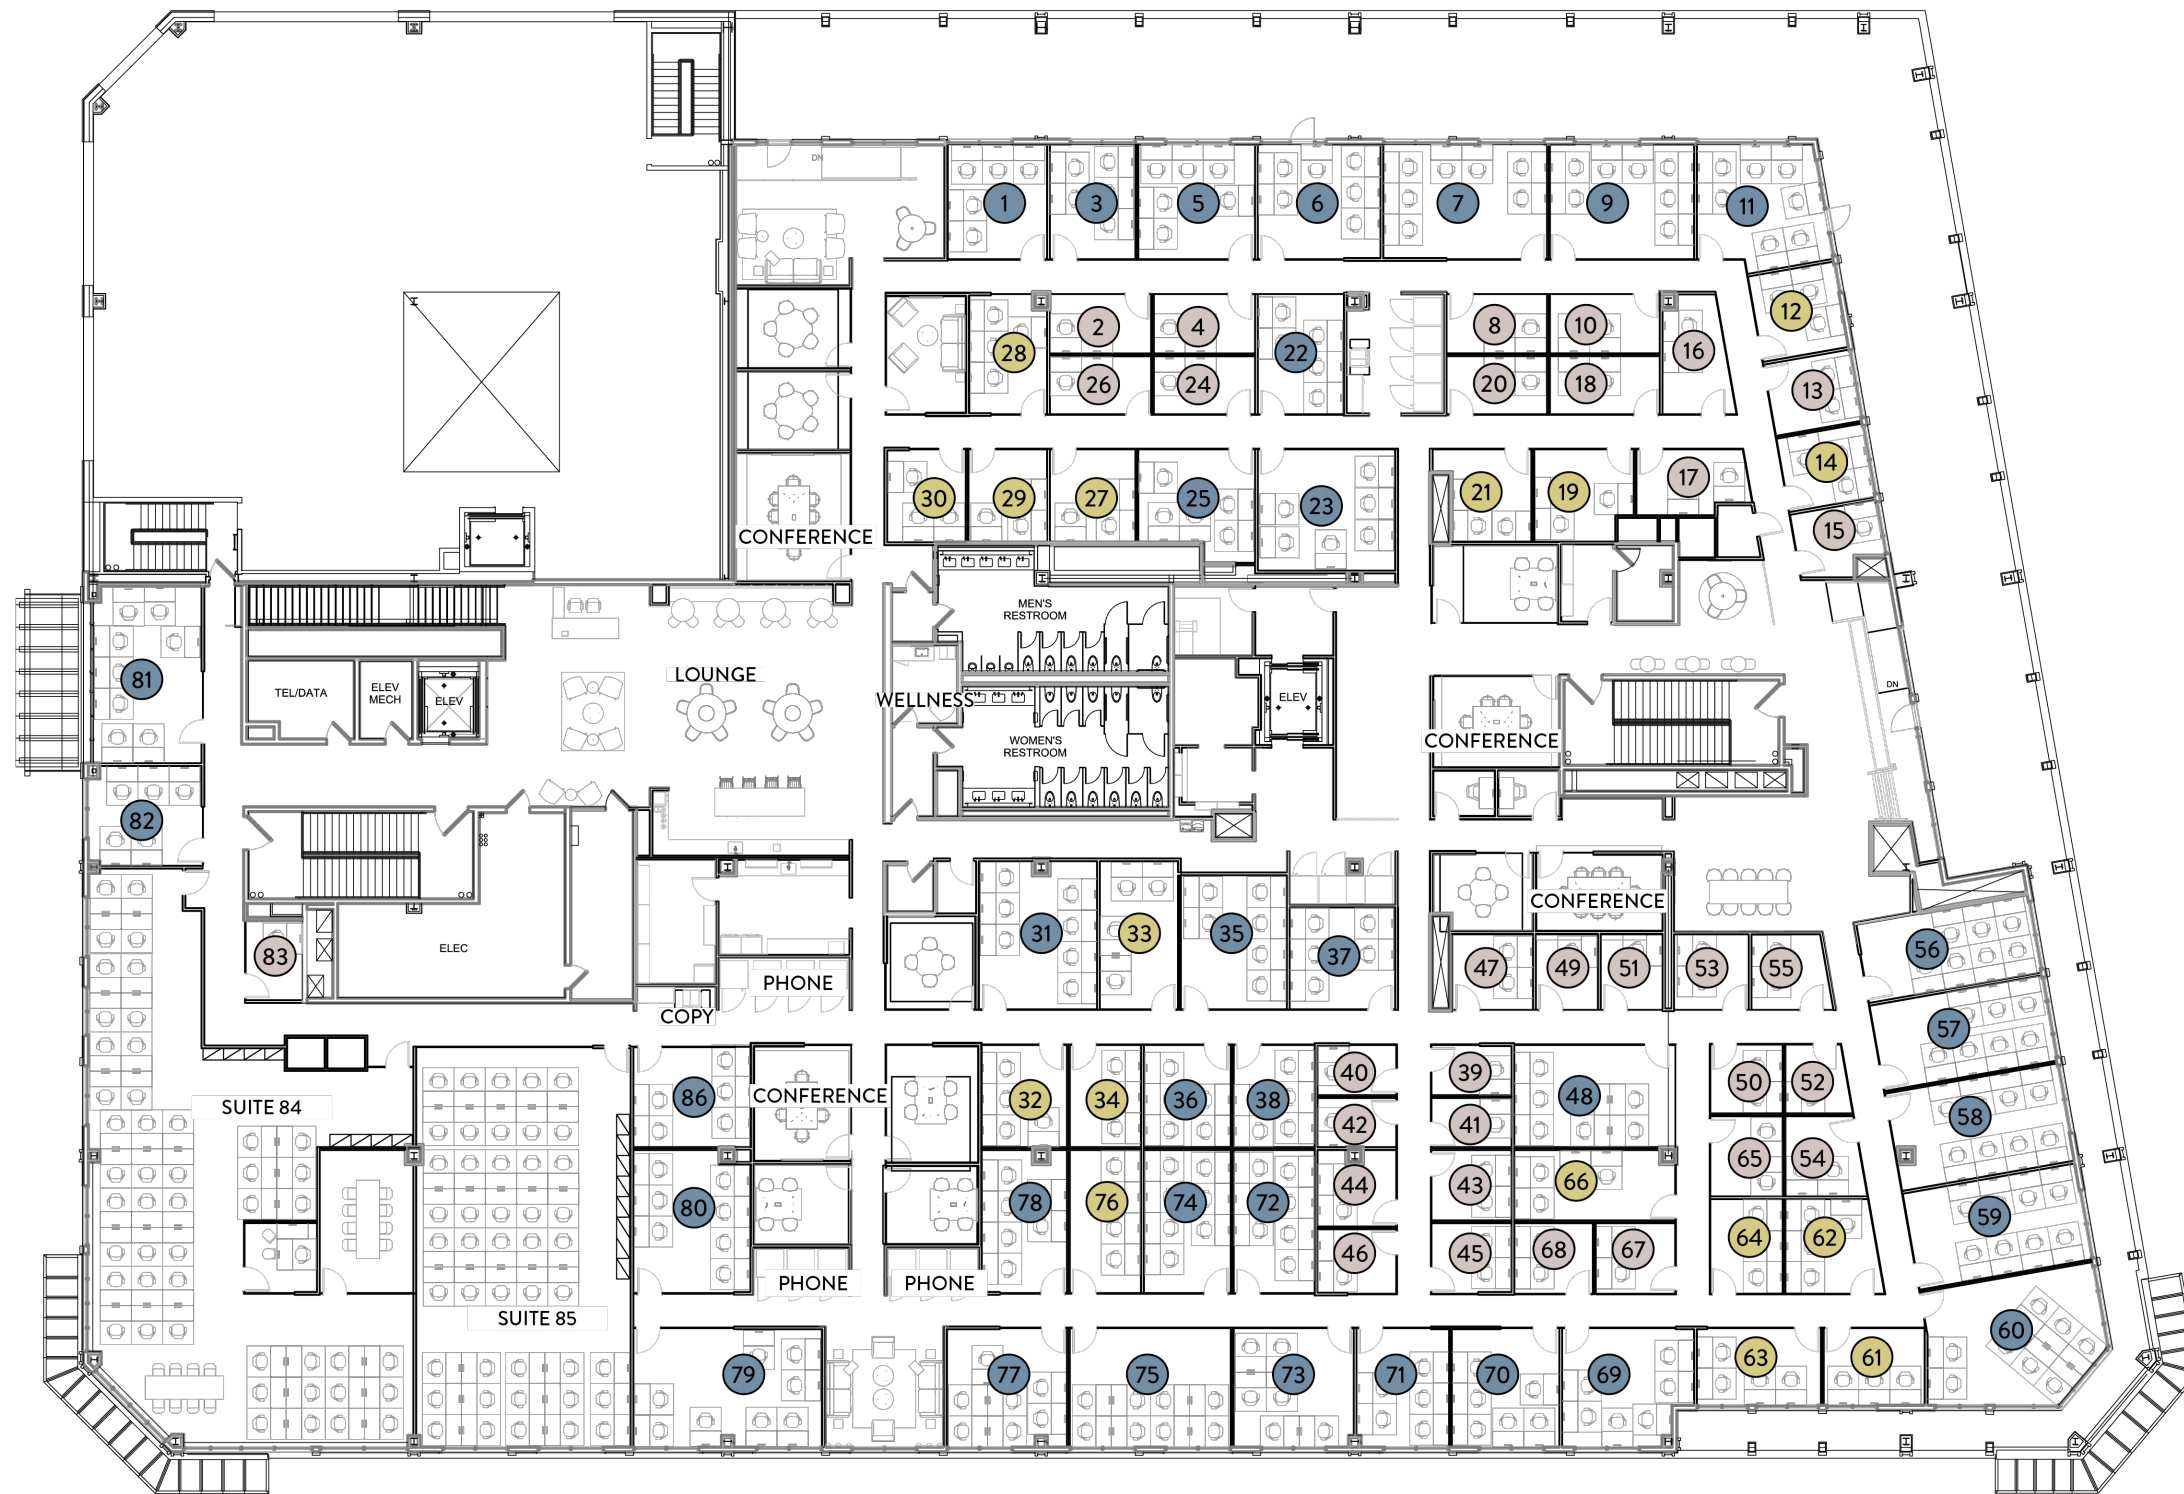

Beautiful common spaces for casual meetings, socializing, relaxing and hosting events

Complimentary café stocked with breakfast, fresh fruit, snacks and beverages

PRICE (MONTH TO MONTH)

ACCESS MEMBERSHIP	\$650
SMALL	\$1,325 – \$3,050
MEDIUM	\$2,000 – \$3,885
LARGE	\$2,960 – \$9,095

LONGER TERM AGREEMENTS

10% Discount [12-36 Month Agreements] – 5% Discount [6 Month Agreement]

-  COWORKING SUITES
-  LARGE OFFICE (5-8)
-  SMALL OFFICE (1-2)
-  EXTRA LARGE OFFICE (9+)
-  MEDIUM OFFICE (3-4)