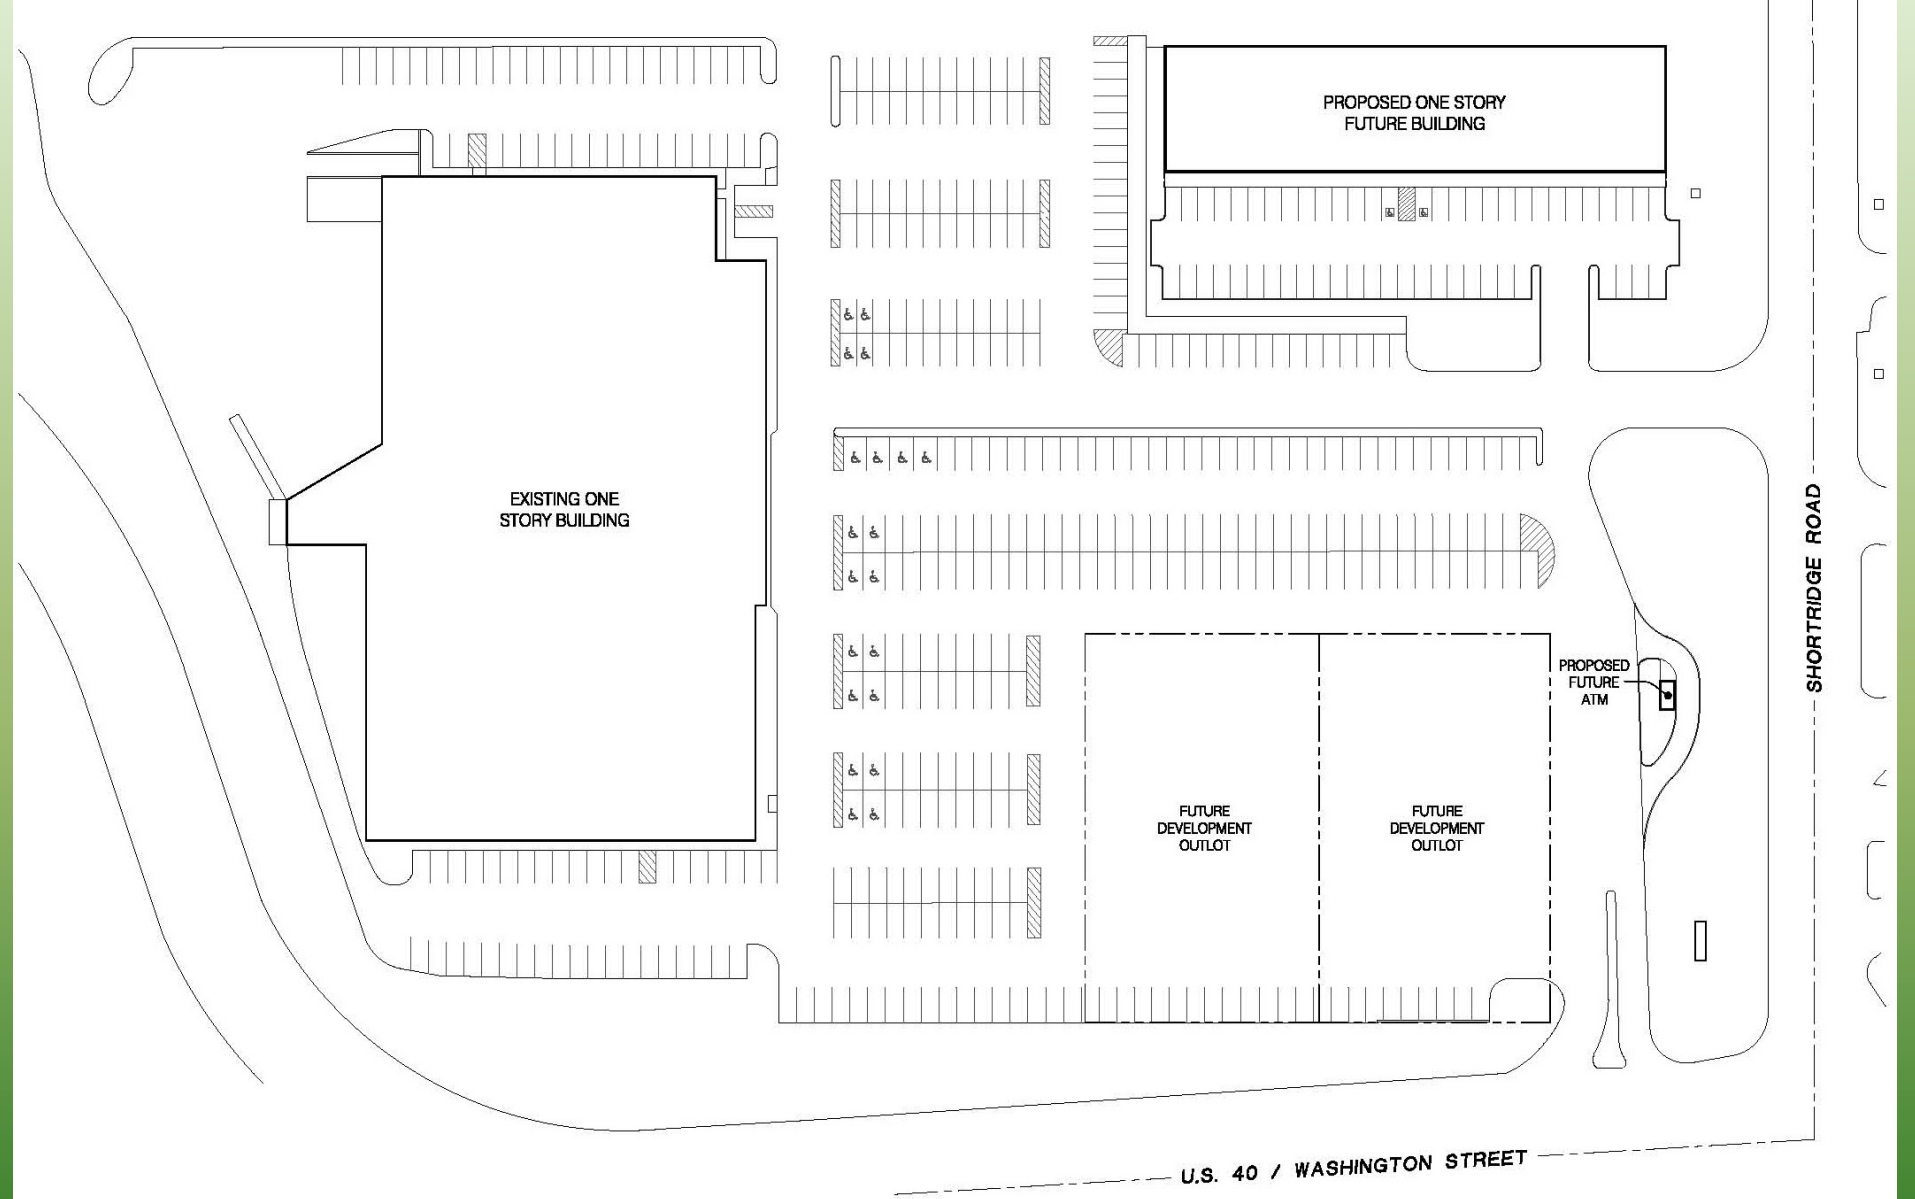

For more information, call:
Brett Burch at (317) 273-0312 ext. 24

The information contained herein was obtained from sources we consider reliable. We cannot be responsible for error, omission, prior sale or lease, withdrawal from the market or change in size and price. Broker makes no representation as to the physical or environmental condition of the property and recommends purchaser's independent investigation.