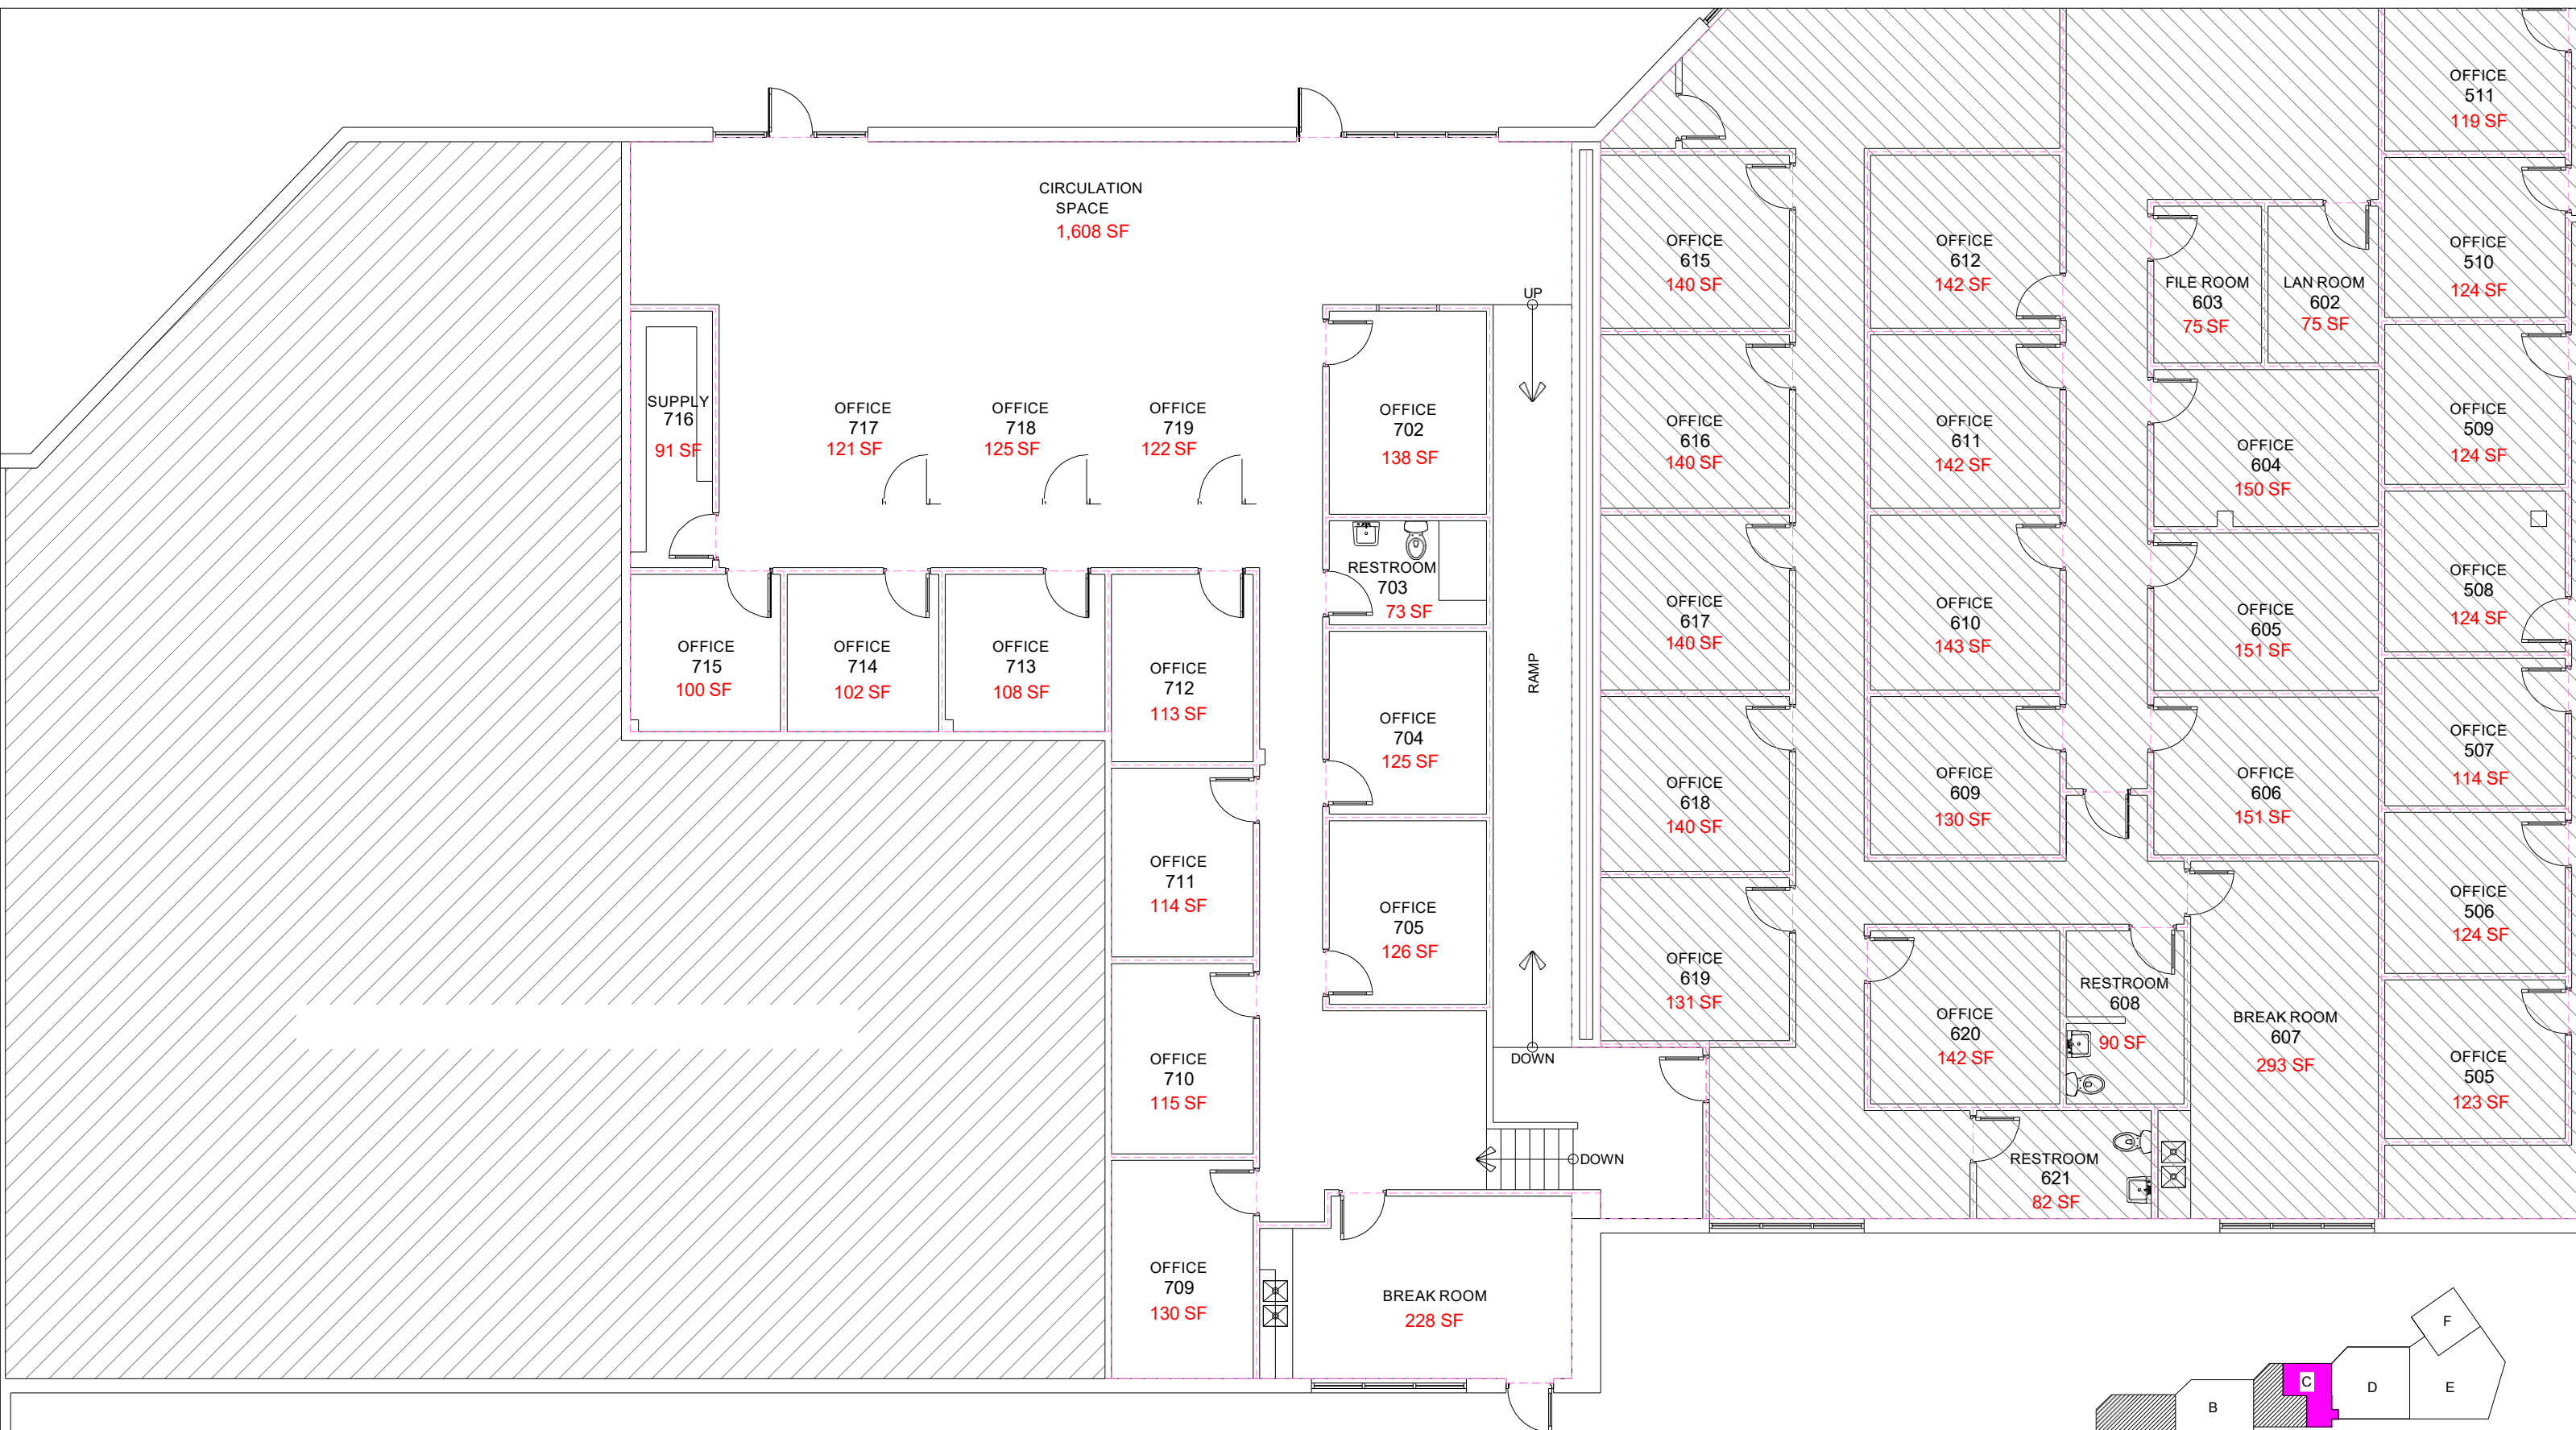

SUITE B  
1601 Rutherford Lane  
Travis County

Suite B Interior Footprint/Usable Square Footage: 6,352 SF  
CAD File: 10-01-14  
Square Footage Notes: 12-29-20

SUITE C  
1601 Rutherford Lane  
Travis County

Suite C Interior Footprint/Usable Square Footage: 3,540 SF  
CAD File: 10-01-14  
Square Footage Notes: 12-29-20