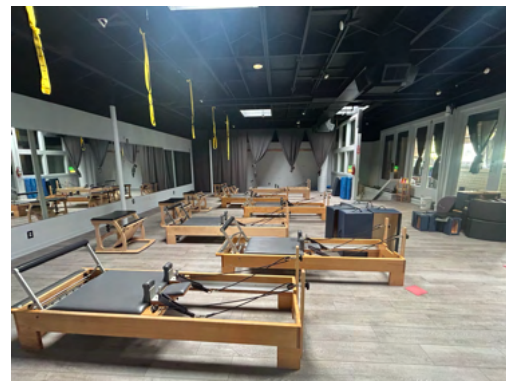

SPACE 2

ADDRESS 641C E Blithedale
Mill Valley, CA 94941

AVAILABLE SPACE ±1,684 SF

RENTAL RATE $3.50 SF NNN

AVAILABILITY Available Now

TYPE Direct Lease

TERM Negotiable

HIGHLIGHTS

- 2nd floor office/studio
- Private deck
- High ceilings
- Private bathroom