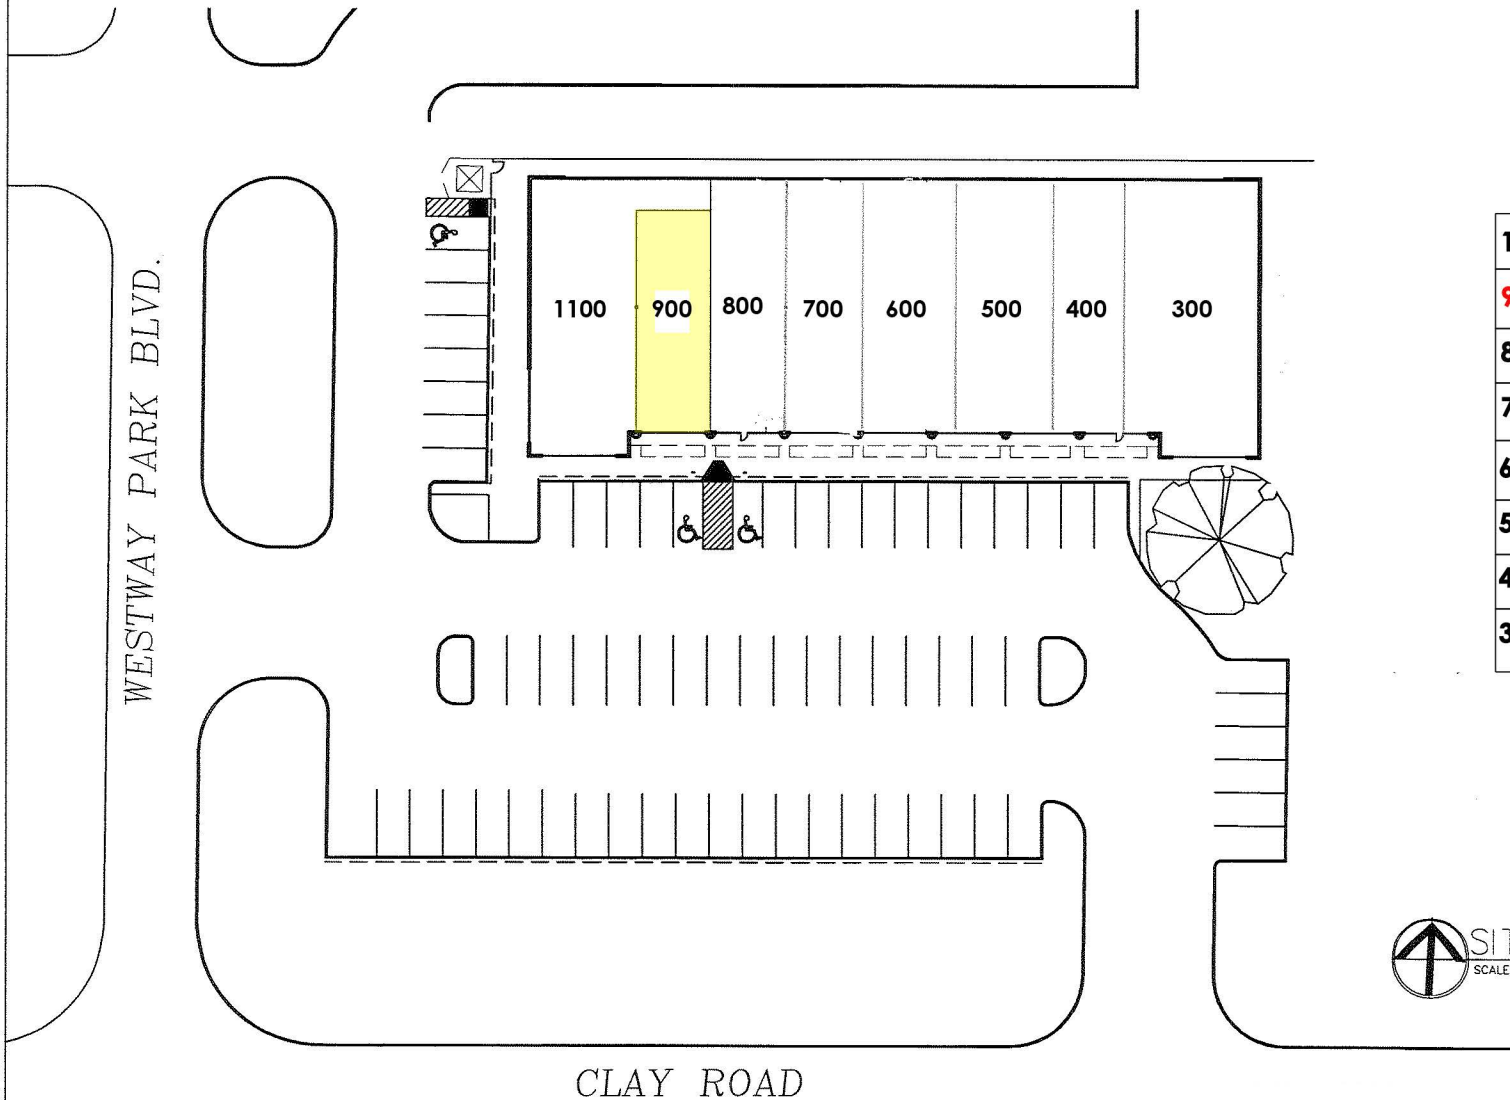

**THE PLAZAS AT WESTWAY PARK  
CLAY ROAD AT WESTWAY PARK BOULEVARD  
HOUSTON, TEXAS 77041**

Tenants	
1100	Senior Burrito
900	Available
800	Barber
700	Subway
600	DDS
500	Neighborhood Kitchen
400	Thai Healing Therapy
300	Shipley's Donuts

**SITE PLAN**  
 SCALE: 1" = 50'-0"