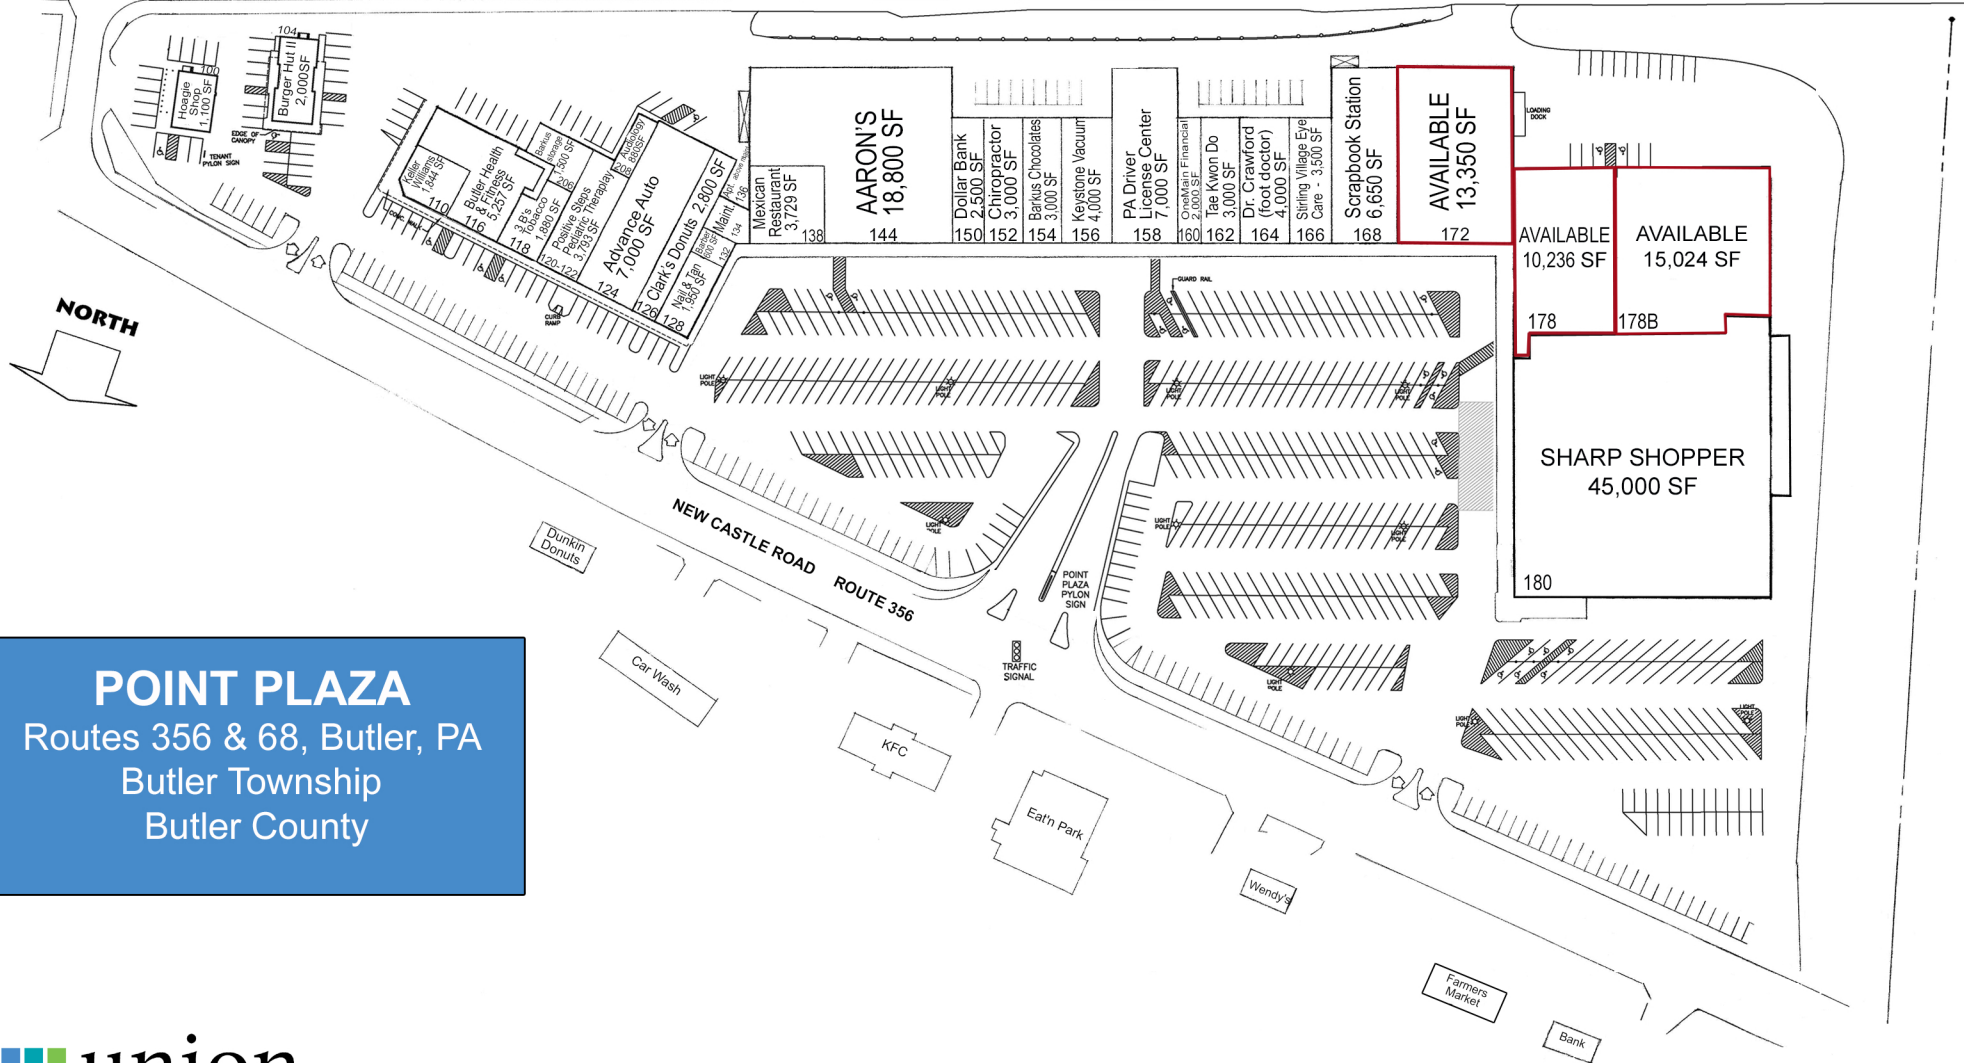

TO BUTLER

EVANS CITY ROAD ROUTE 68

TO EVANS CITY

POINT PLAZA
 Routes 356 & 68, Butler, PA
 Butler Township
 Butler County

412-288-7800 | www.unionrealestate.com