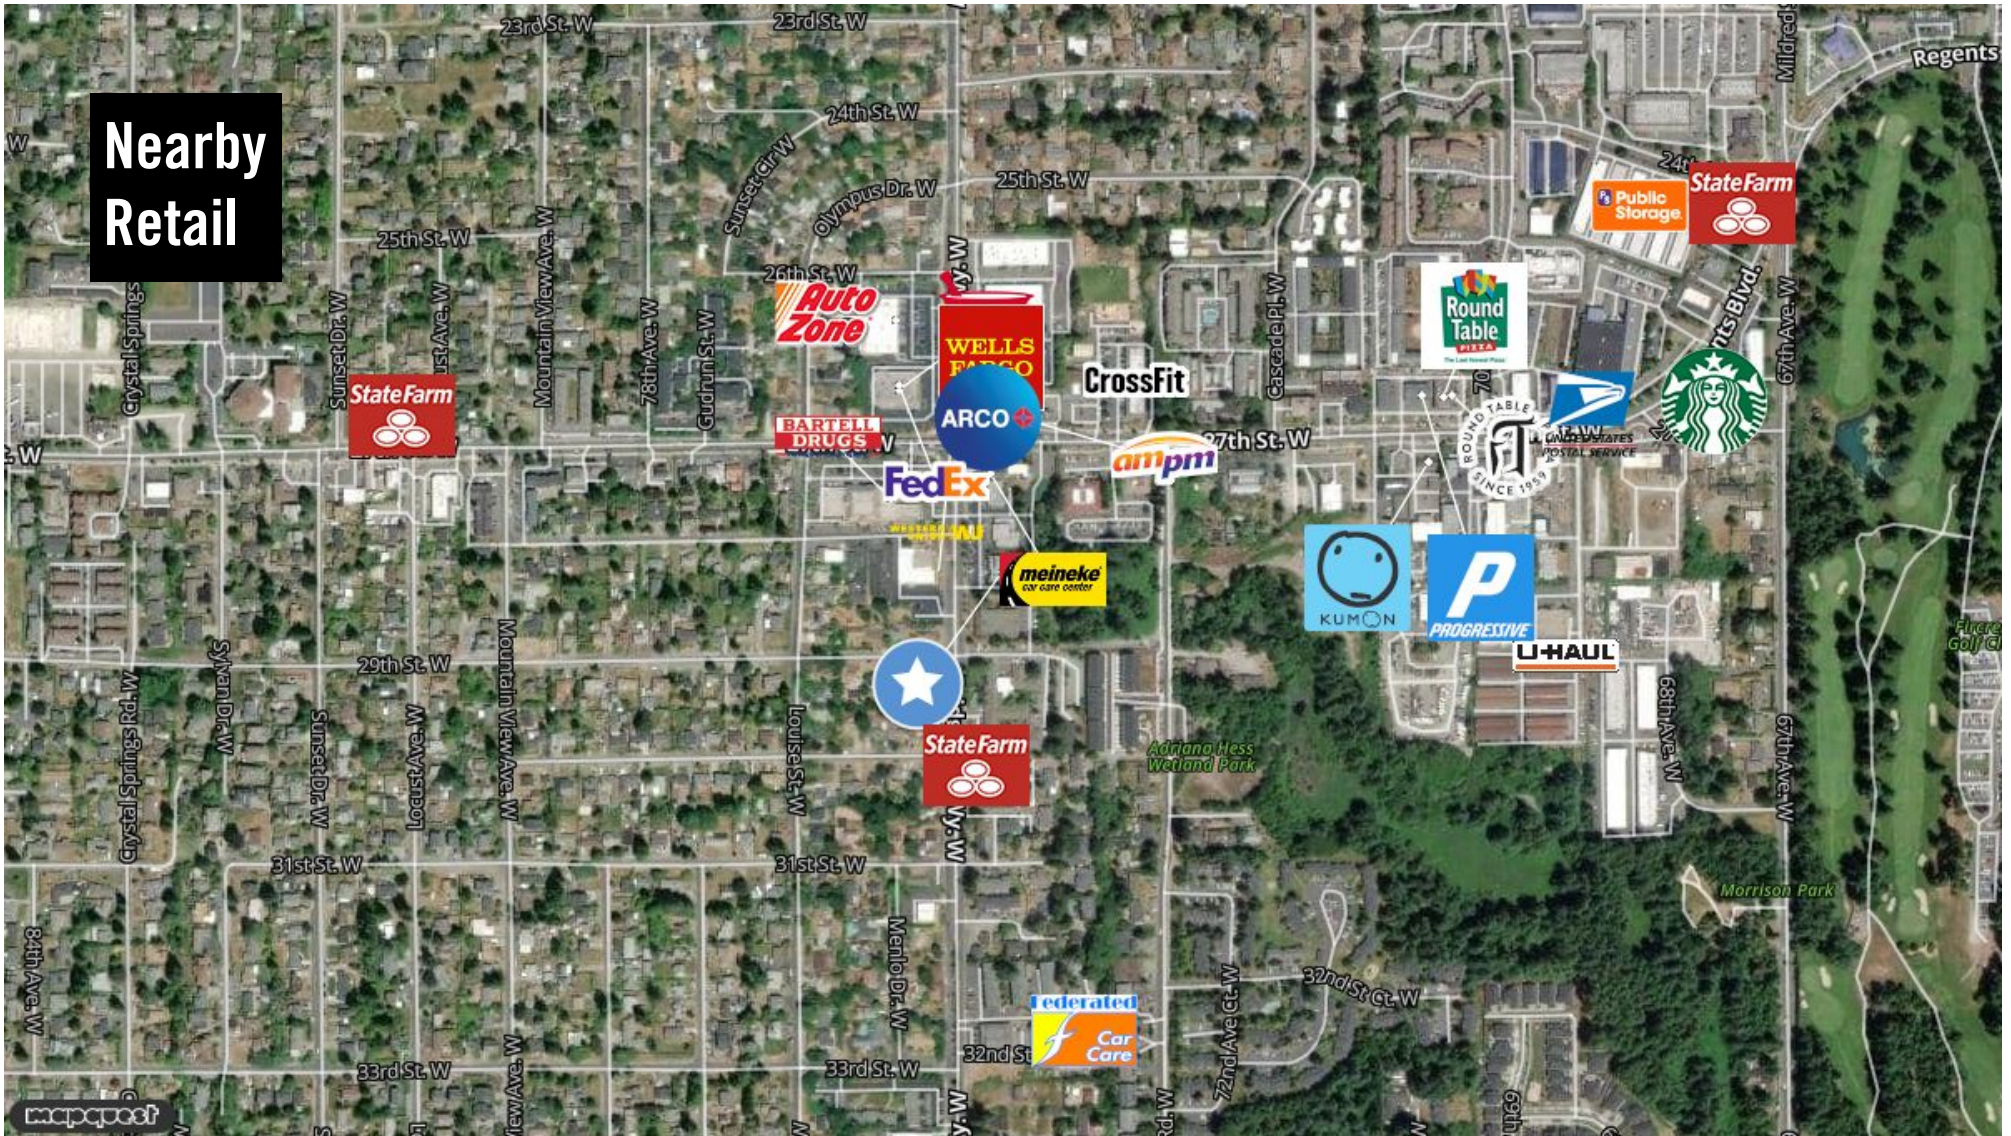

Places

Kaleb Group Holdings, LLC

12600 SE 38th St, Ste 102 Bellevue, WA 98006 | 425-746-0855

Nearby Retail

Peter Dinh
pdinh@kalebgroup.com
206-240-3833

MOODY'S
ANALYTICS

Catylist