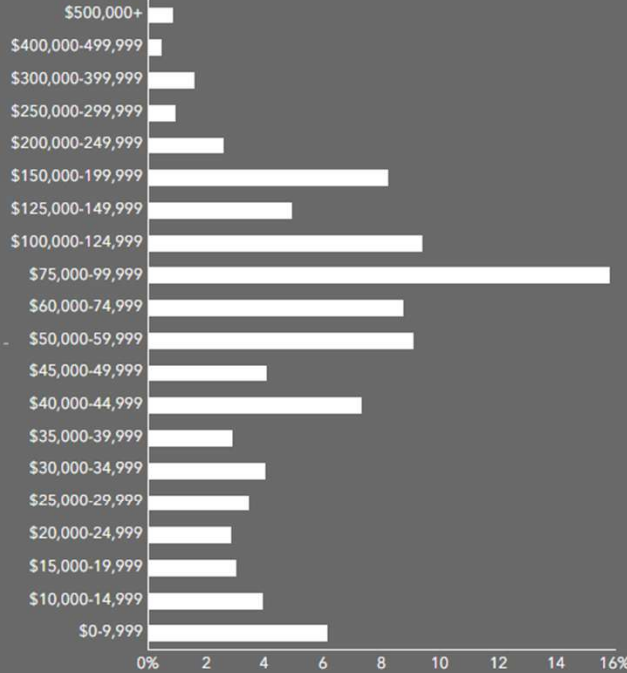

30.4%

Some College/
Associate's Degree

24.1%

Bachelor's/Grad/ Prof Degree

INCOME

\$65,166
Median Household Income

\$36,878
Per Capita Income

\$176,547
Median Net Worth

HOUSEHOLD INCOME

EMPLOYMENT

White Collar 62.8%

Blue Collar 23.8%

Services 17.6%

2.9%

Unemployment Rate

Source: This infographic contains data provided by Esri (2025, 2030). © 2026 Esri