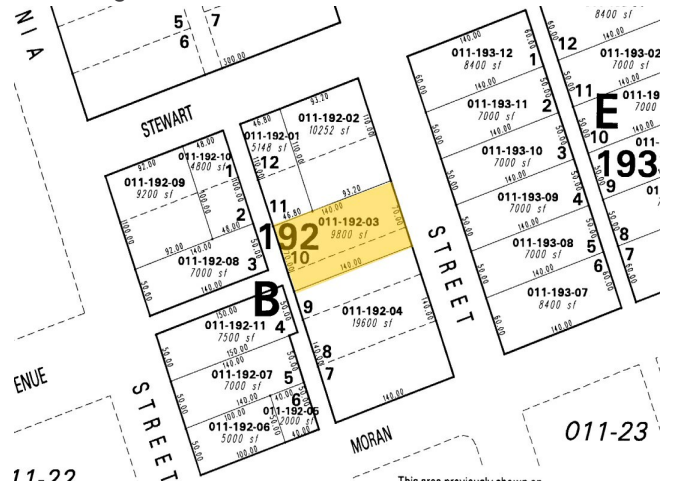

Rental Rate:	\$24.00 /SF/YR
Property Type:	Office
Property Subtype:	Office Unit
Building Class:	C
Rentable Building Area:	8,800 SF
Year Built:	1956
Walk Score ®:	92 (Walker's Paradise)
Transit Score ®:	49 (Some Transit)
Rental Rate Mo:	\$2.00 /SF/MO

1st Floor Ste 101

Space Available	3,600 SF
Rental Rate	\$24.00 /SF/YR
Date Available	Now
Service Type	Modified Gross
Built Out As	Law Firm
Space Type	
Space Use	Office
Lease Term	Negotiable

1

2nd Floor Ste 201