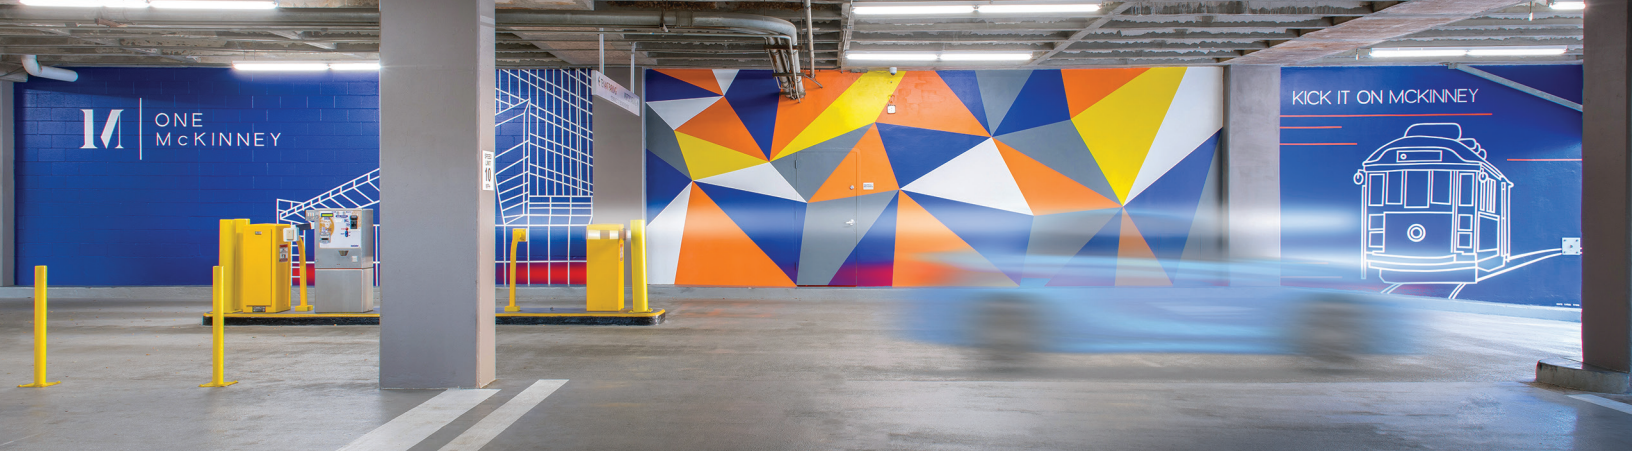

STAY HERE PLAY HERE

We're surrounded by the very best, but what's inside is even better. Get your team inspired and bounce around ideas at the foosball table in our tenant lounge. Or, knock out emails while enjoying the Texas sun on our outdoor terrace (complete with complimentary Wifi).

- 3:1000 parking
- Fitwel Viral Response Approved / Energy Star / WiredScore Certified Gold
- Tenant lounge and conference facility
- Exterior terrace with complimentary Wifi
- WellSpace™ initiatives include air sterilization system in building HVAC eliminating up to 99% of germs and viruses in the air
- On-site management and engineering by Gaedeke Group
- 24/7 on-site courtesy officer and card key access