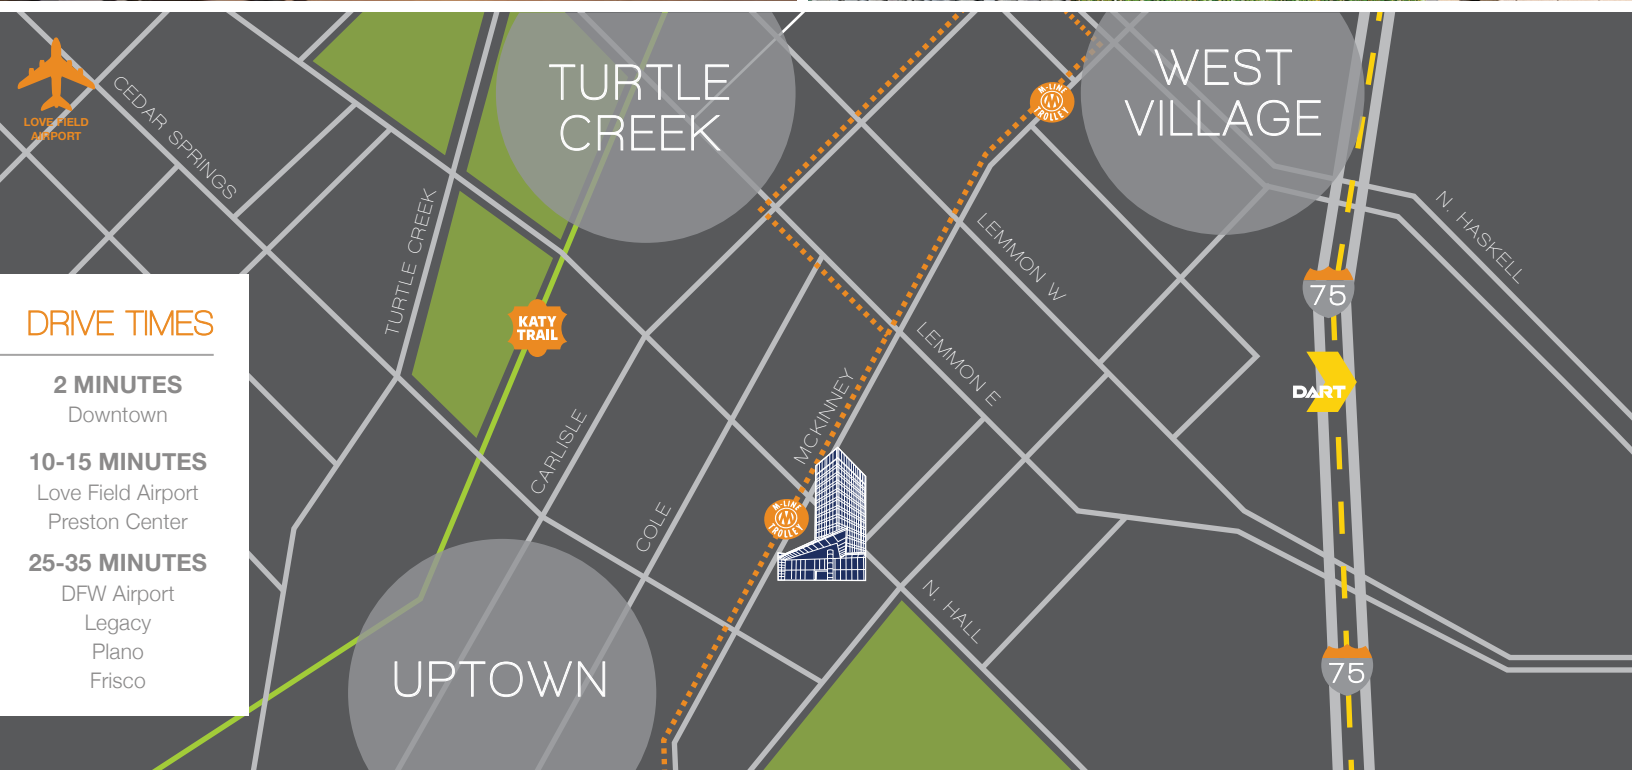

M

ONE MCKINNEY

3232 McKinney Avenue
Dallas, Texas 75204

KICK IT ON MCKINNEY

One McKinney is a 15-story Class A office tower located in the heart of Uptown Dallas. With a **walk score of 98**, everything you could ever need is right around the corner, literally.

Heading to the Arts District or Downtown? You're in luck. Walk right outside our front door and hop on the McKinney Avenue Trolley, free of charge.

Need more? Our highly competitive rental rates mean you don't have to pay an arm and a leg to office here. We have availability for just about every user, including a full floor with very impressive views.

Photo Courtesy of Tamytha Cameron / Dallas Business Journal

DRIVE TIMES

2 MINUTES
Downtown

10-15 MINUTES
Love Field Airport
Preston Center

25-35 MINUTES
DFW Airport
Legacy
Plano
Frisco

HAPPY HOUR EVERY HOUR

Remember what we said about walking? We meant it. Our block of McKinney Avenue boasts an impressive number of restaurants and bars including Bread Winners, Hopdoddy Burger Bar, Velvet Taco, The Rustic, and Mi Cocina (on site) to name a few.