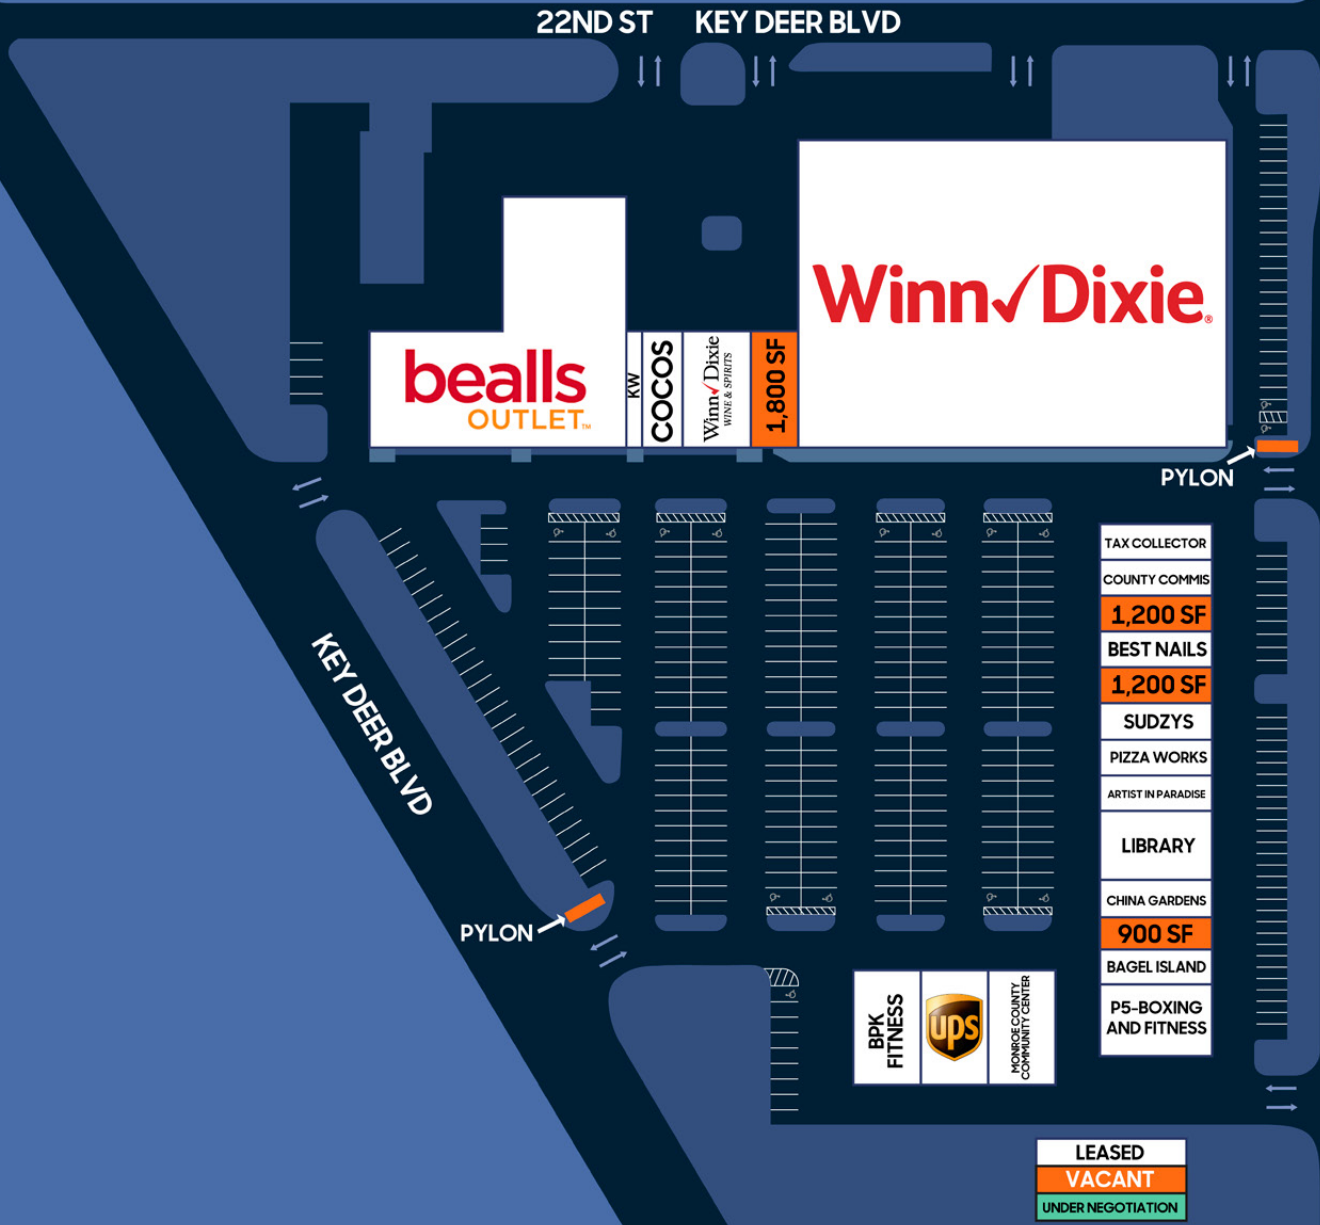

Big Pine Center

mcbrealstate.com

Big Pine Key, FL