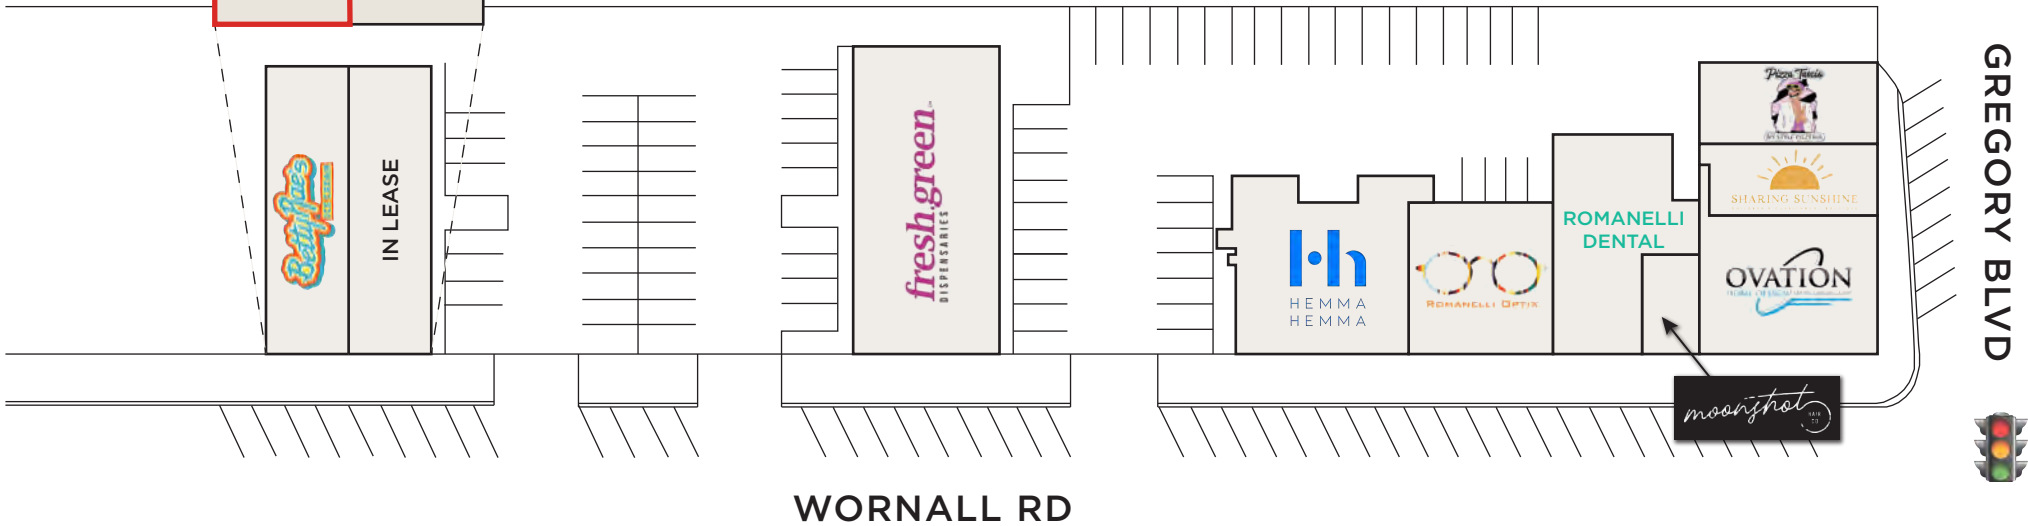

ROMANELLI SHOPS
127 PARKING SPACES

AREA REAL ESTATE ADVISORS

A 4800 MAIN ST, SUITE 400 • KANSAS CITY, MO 64112
P 816.895.4800 W OPENAREA.COM

The information used to create this brochure was gathered from sources deemed reliable. Though we do not doubt its accuracy, we do not guarantee or warranty it. You and your advisors should conduct a careful independent investigation of the information to determine your satisfaction and suitability.