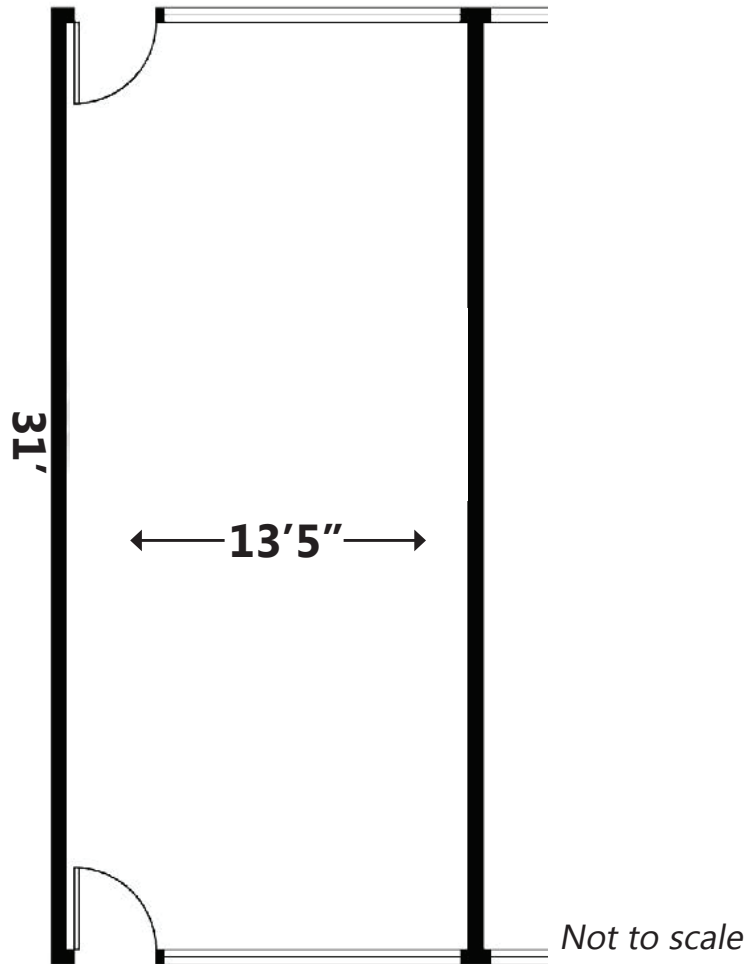

Montana Avenue

E

**1124 Montana Avenue, Suite E
Santa Monica, California 90403**

SIZE: Approximately 450 square feet

RATE: \$2,400 per suite per month, MG

TERM: Negotiable

PARKING: Street parking

AVAILABLE: Immediately