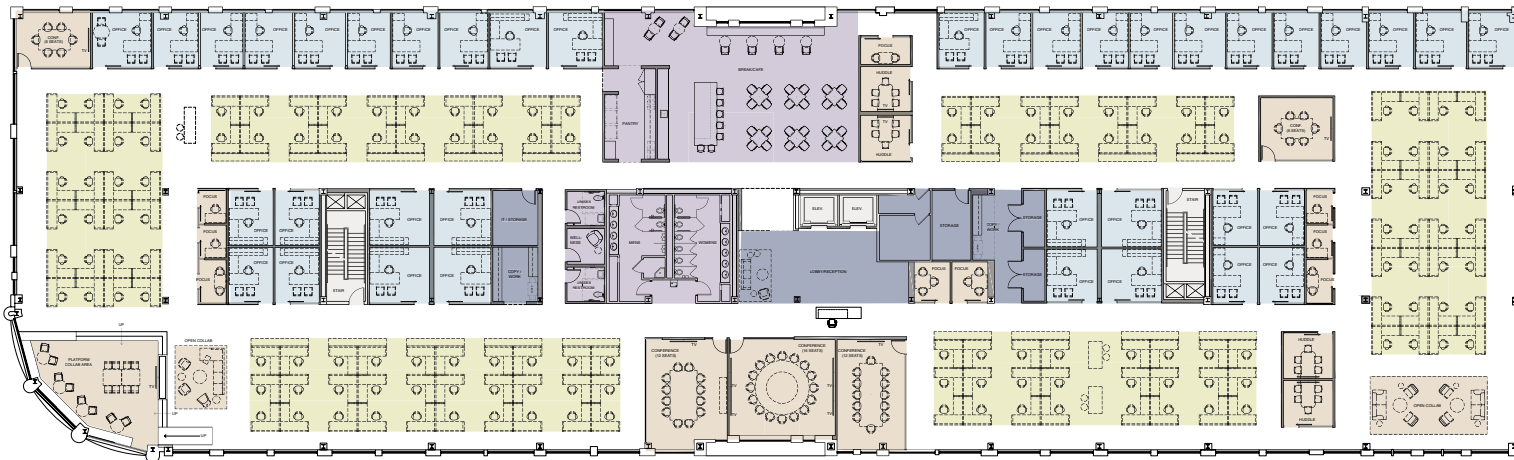

SUITE 300 | ± 33,515 SF

SAMPLE TEST FIT

■ Private Office
 ■ Work Station
 ■ Meeting Space
 ■ Break Room & Restrooms
 ■ Reception & Storage
 ■ Core

WORKSPACES

Private Offices	38
Workstations	142
TOTAL	180

MEETING SPACES

Focus Rooms 1-3 seats	9
Huddle Rooms 5 seats	4
Small Conference 6 seats	2
Large Conference 12 seats	2
X-Large Conference 16 seats	1
Open Collaboration	2

SHARED SPACE & SUPPORT

Reception	1
Break Cafe	1
Storage	3
Copy/Work	2
IT Room	1
Wellness	1