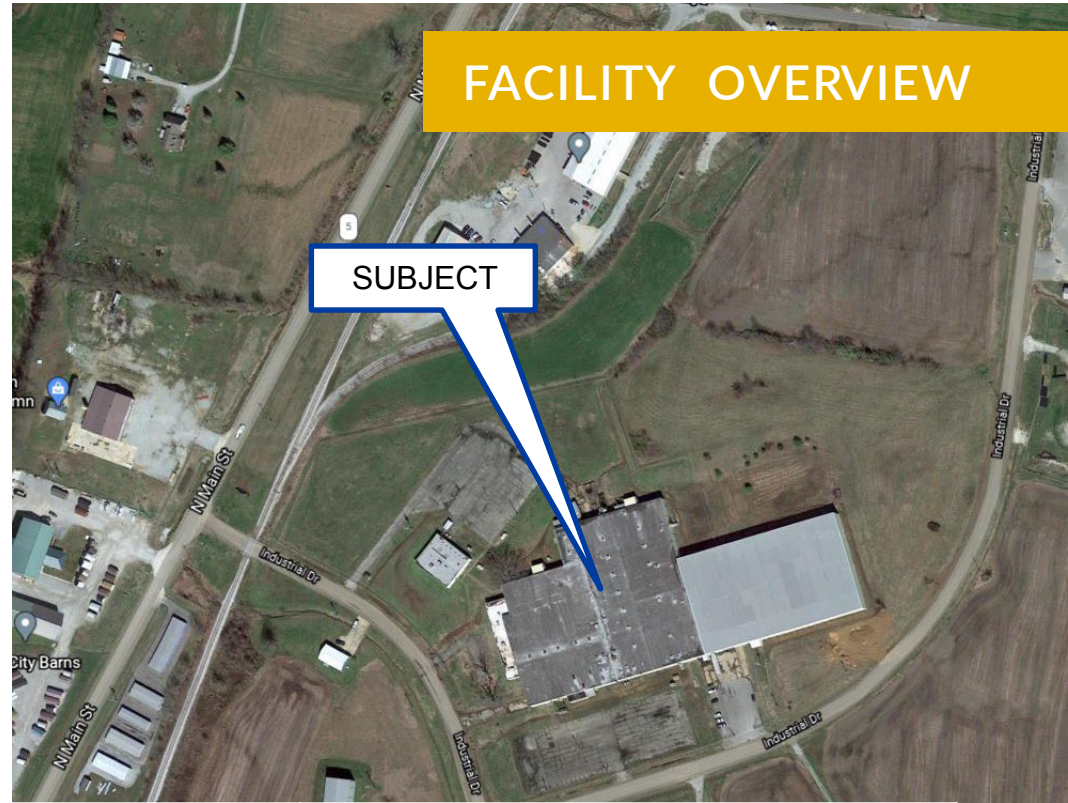

Size ±219,144 SF

Ground ±25 acres

Construction

Floors 6” Reinforced concrete with pads

Walls Combo – block to 8’ with vinyl backed insulated metal above

Columns 40’ x 40’ tubular steel

Roof Manufacturing: Built-up (2008)
Warehouse – Standing seam metal

Lighting T-5 fluorescent

Power Supplied By: City – TVA
Secondary - 2 - switchgear
Distribution - Bus duct throughout manufacturing area

Natural Gas Supplied By: City

Water Supplied By: City

Sewer Supplied By:

Sprinkler System 100% wet Densities - .26 GPM PSF over max 2,000 SF when supplied water of 635.1 GPM at pressure of 85.6 at base of riser and 1135.1 GPM at 89.3 psi at source

Fencing Facility 100% fenced and protected by guard shack

Truck Loading South: 6 - tailgate with levelers; 1 - drive in
West: 2 - tailgate with levelers; 1 - drive in
North: 2 - drive in

Zoning Industrial

Product Manufactured Motors

Lab Space 7,200 SF stand alone lab building