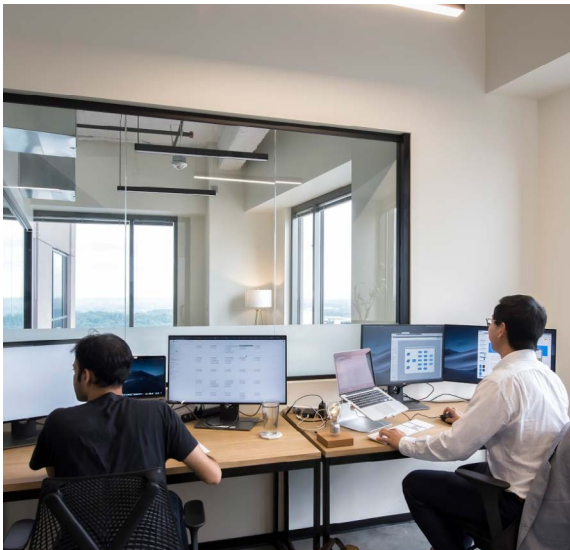

Floorplan

Contact Us

RJ Zurak
SP - Vice President
rj.zurak@cbre.com

Brad Kirschner
SP - Vice President
brad.kirschner@cbre.com