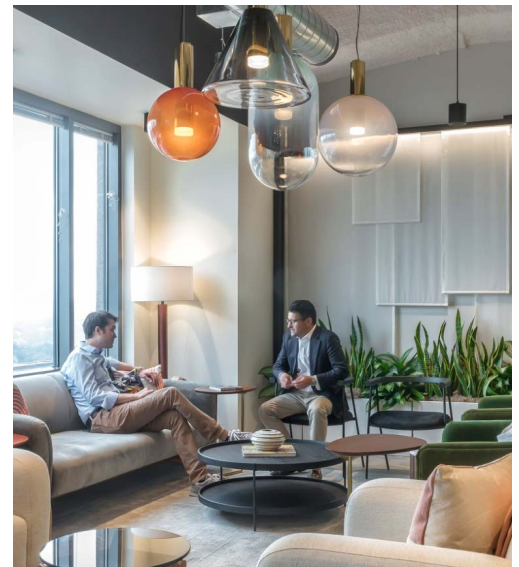

Monarch Tower

3424 Peachtree Rd., NE, Suite 2200 | Atlanta, GA 30309

Private Offices and Suites

18,776 RSF

65 Offices

6 Conference Rooms

Boasting the highest customer satisfaction in the flexible office industry, Industrious locations offer premium coworking, private offices, and conference facilities. With flexible terms and all-inclusive pricing, members also have access to locations in 60 markets across in the U.S, the U.K., Europe and Asia.

- Nearby restaurants, retail, hotels
- Dedicated on-site staff
- Professional conference rooms
- Beautiful common spaces
- Complimentary breakfast, snacks and beverages
- Fast, secure Wi-Fi
- Unlimited color printing
- Community events and networking