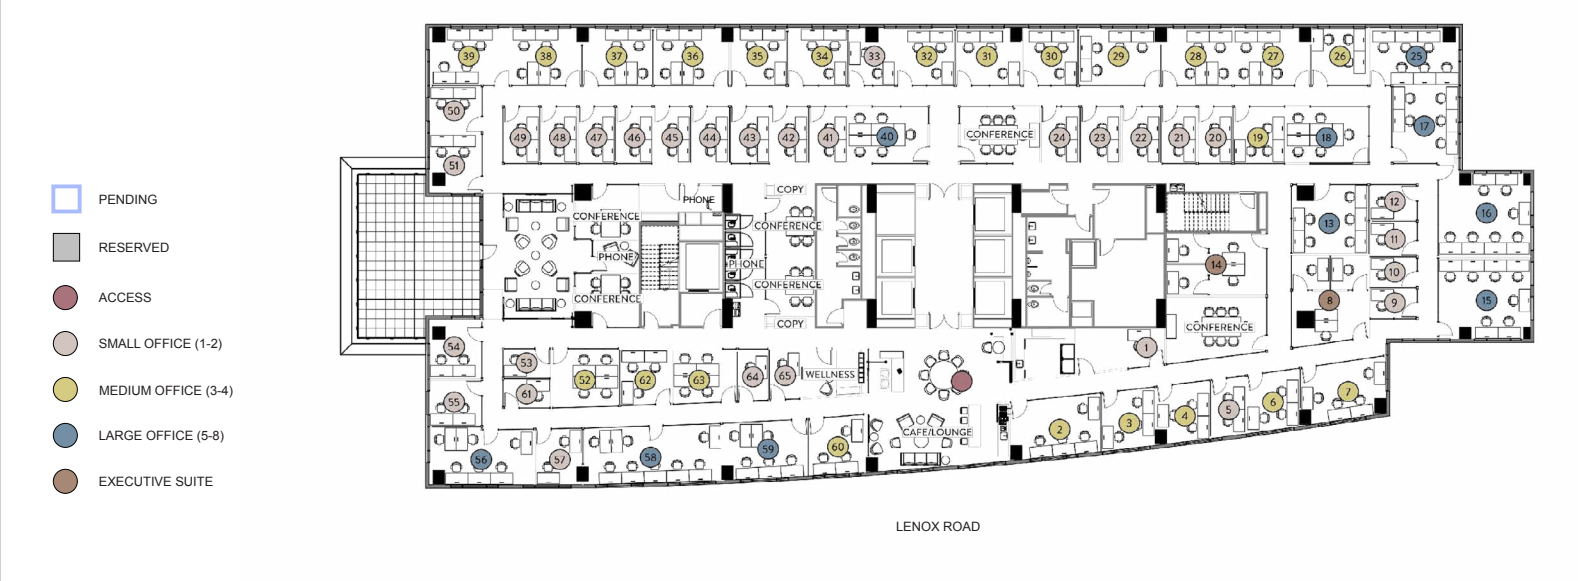

Floorplan

Contact Us

RJ Zurak
SP - Vice President
rj.zurak@cbre.com

Brad Kirschner
SP - Vice President
brad.kirschner@cbre.com