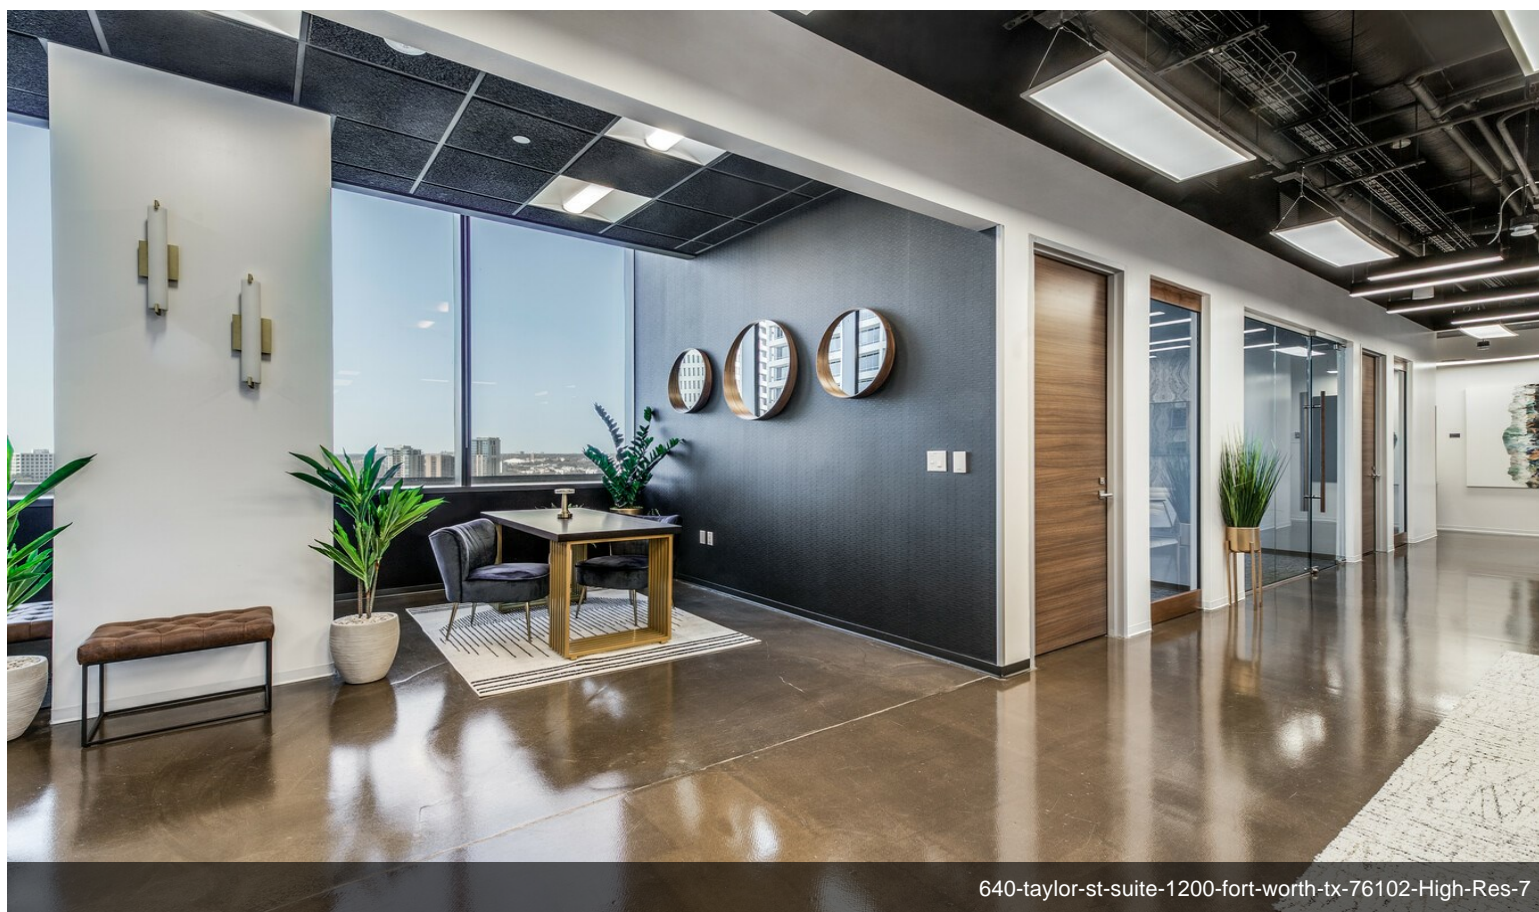

640-taylor-st-suite-1200-fort-worth-tx-76102-High-Res-7