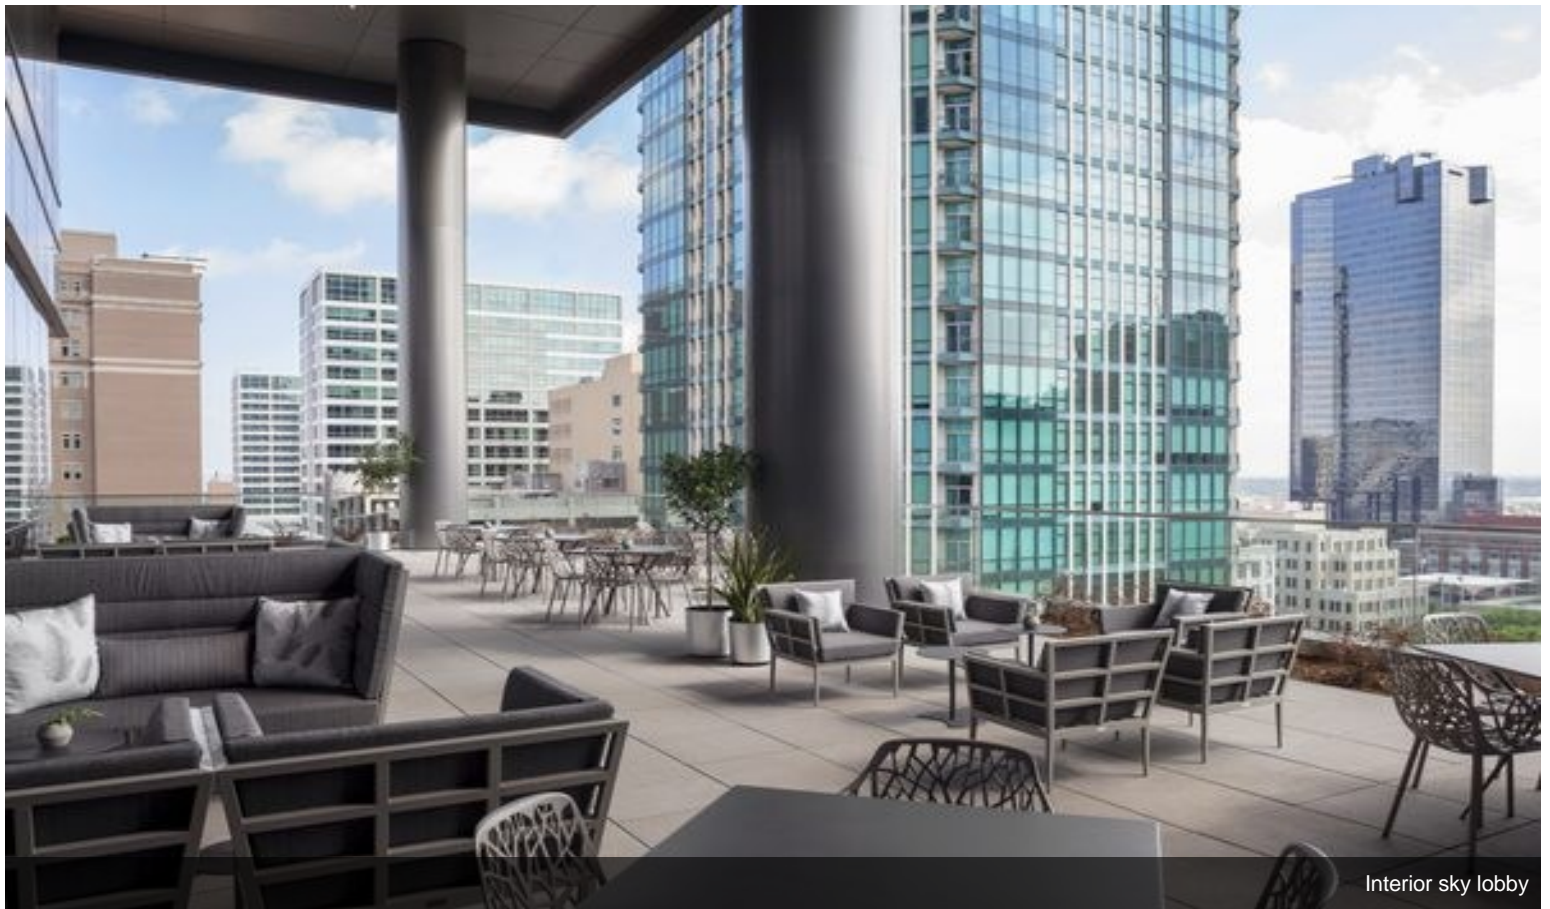

# Frost Tower

Upon Request

WorkSuites' executive suites and all-inclusive office suites in the heart of Downtown Fort Worth promises striking views from one of the most prestigious buildings in all of Fort Worth. These all-inclusive offices for rent are ideally located at the corner of Taylor Street and West 5th, and are within walking distance to Sundance Square, the Fort Worth Convention Center, and the Downtown Fort Worth Omni Hotel. Choosing WorkSuites for your private office, shared office, virtual office, executive suites or coworking space in the Fort Worth region will place you in a community of professionals serious about getting real work done. WorkSuites Downtown Fort Worth offices occupy the 12th floor of an elegantly designed Class A skyscraper and boasts executive suites, board rooms, a state-of-the-art conference center...

# Property Photos

710\_12thterrace169598

Interior sky lobby