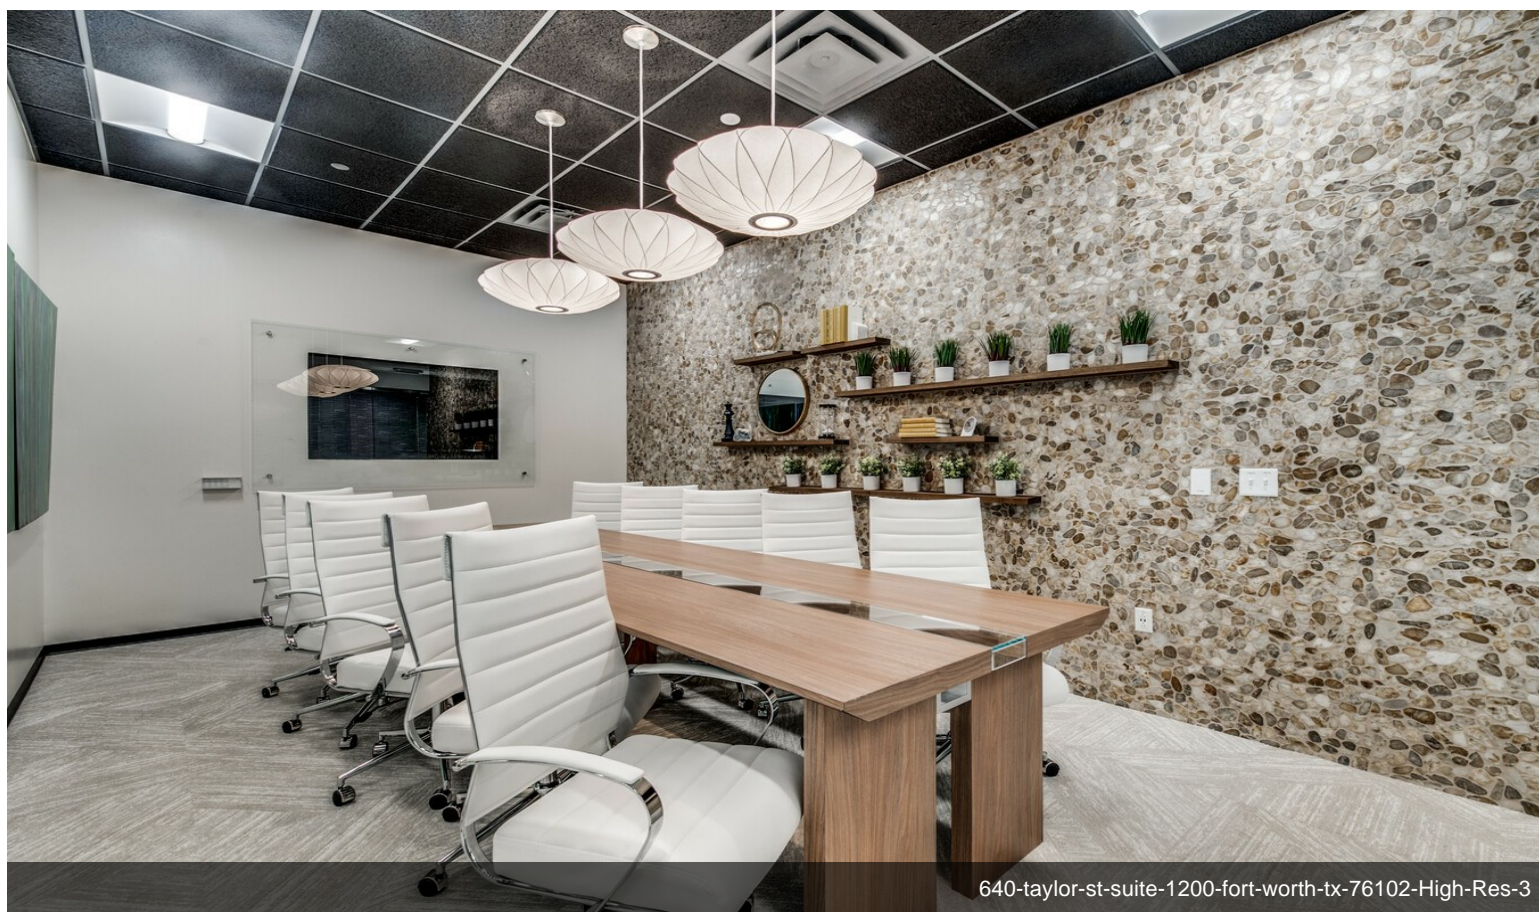

640-taylor-st-suite-1200-fort-worth-tx-76102-High-Res-3