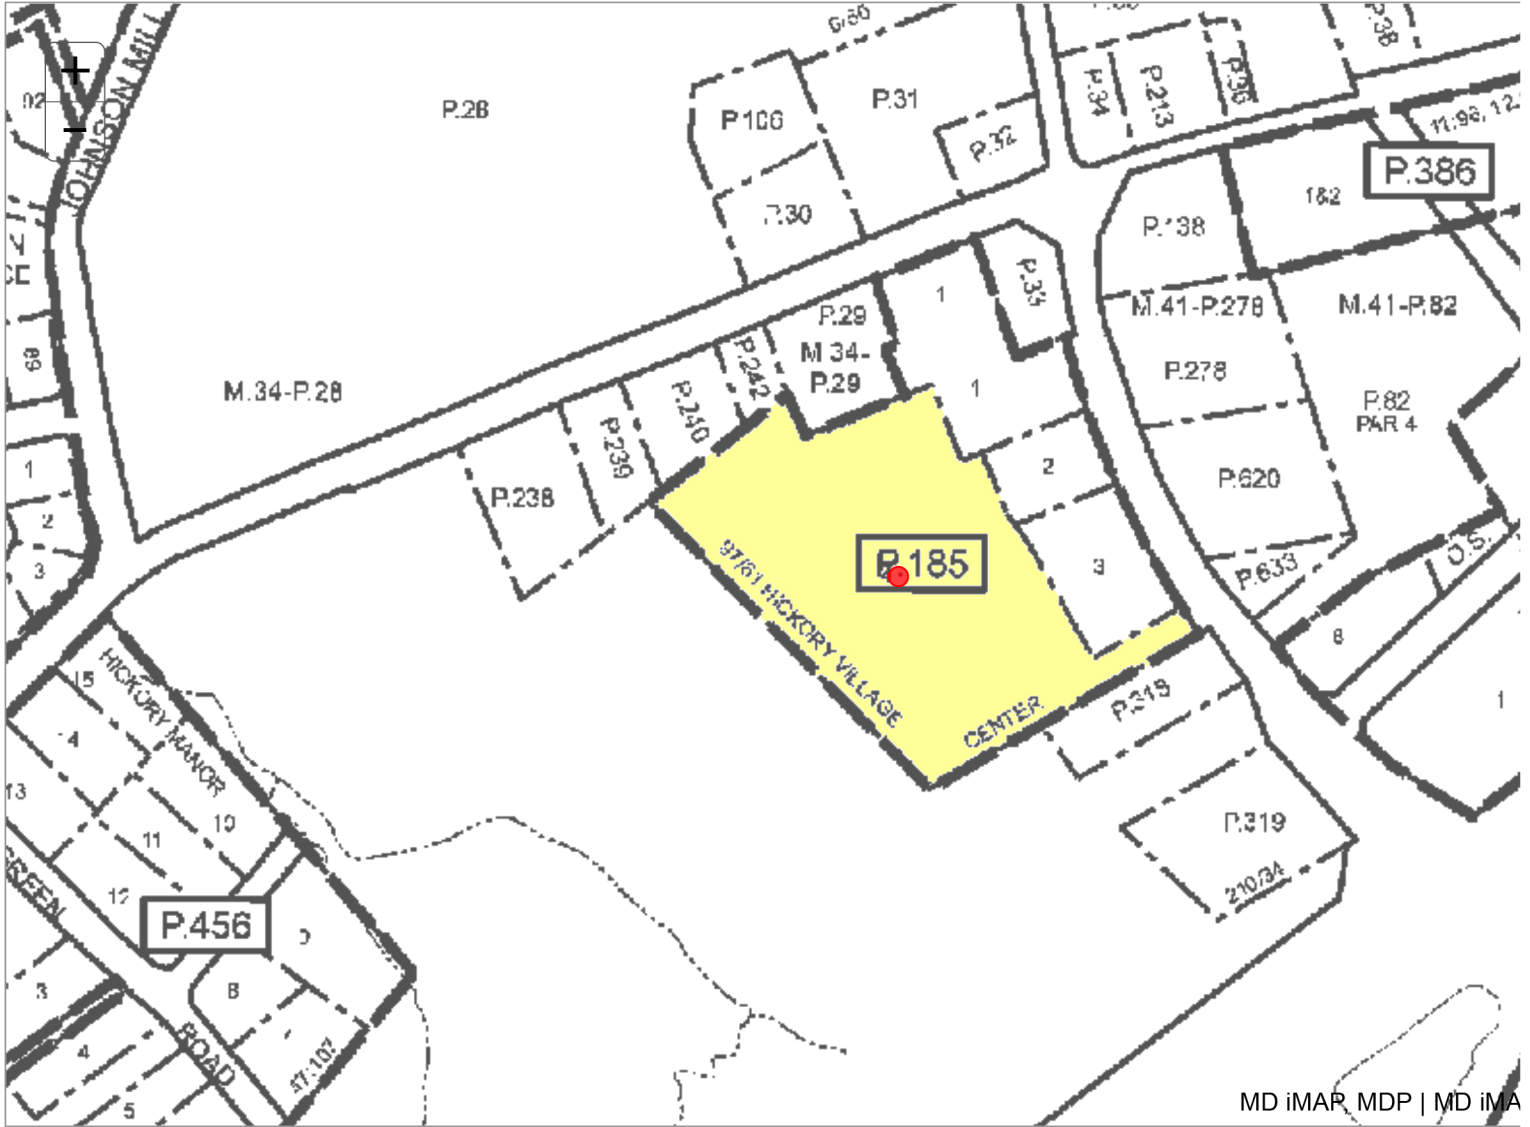

Harford County

New Search (<https://sdat.dat.maryland.gov/RealProperty>)

District: **03** Account Number: **335658**

MD iMAP, MDP | MD iMA

The information shown on this map has been compiled from deed descriptions and plats and is not a property survey. The map should not be used for legal descriptions. Users noting errors are urged to notify the Maryland Department of Planning Mapping, 301 W. Preston Street, Baltimore MD 21201.