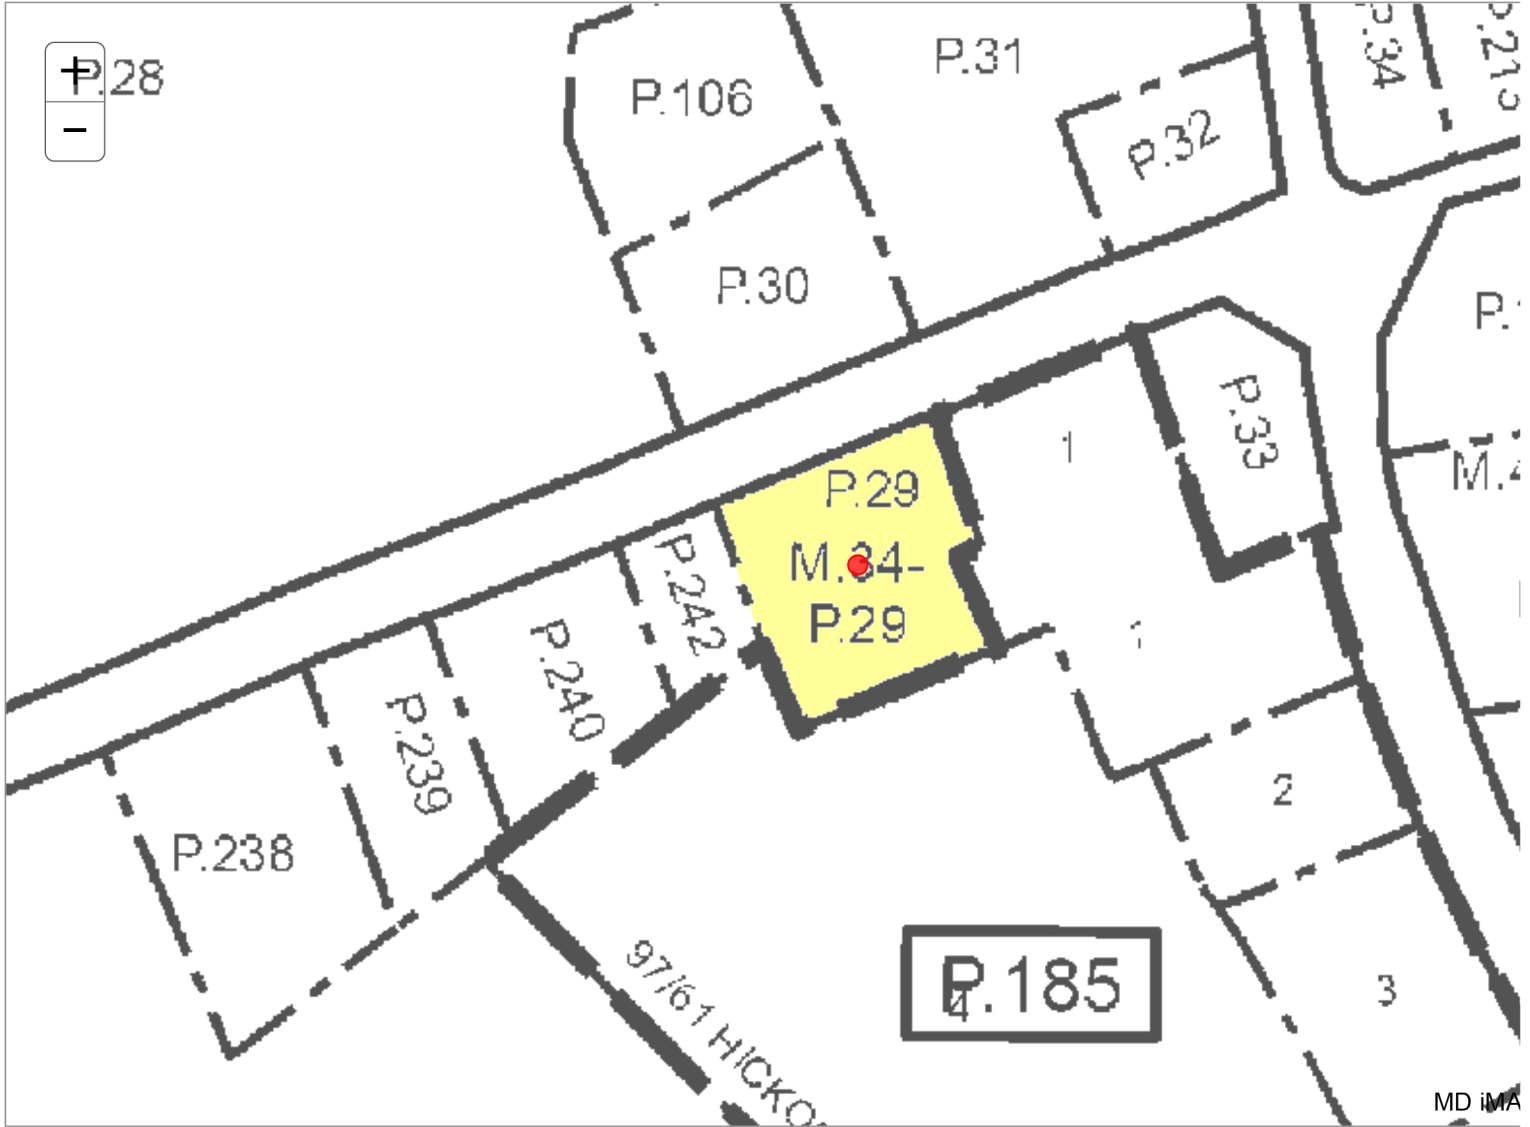

Harford County

[New Search (https://sdat.dat.maryland.gov/RealProperty)](https://sdat.dat.maryland.gov/RealProperty)

District: **03** Account Number: **056724**

The information shown on this map has been compiled from deed descriptions and plats and is not a property survey. The map should not be used for legal descriptions. Users noting errors are urged to notify the Maryland Department of Planning Mapping, 301 W. Preston Street, Baltimore MD 21201.

If a plat for a property is needed, contact the local Land Records office where the property is located. Plats are also available online through the Maryland State Archives at www.plats.net (<http://www.plats.net>).

Property maps provided courtesy of the Maryland Department of Planning.

For more information on electronic mapping applications, visit the Maryland Department of Planning web site at <http://planning.maryland.gov/Pages/OurProducts/OurProducts.aspx> (<http://planning.maryland.gov/Pages/OurProducts/OurProducts.aspx>).