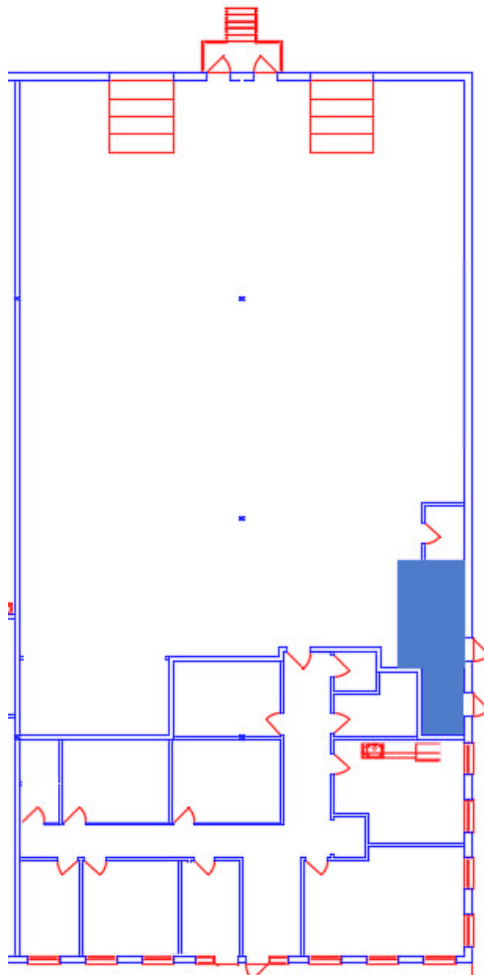

Layout

107-109 Gun Ave.