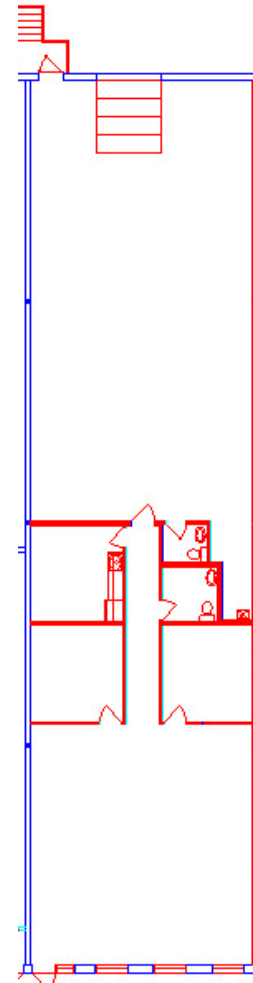

107 & 111 Gun Ave, Pointe-Claire, Québec

	<u>107 Gun</u>	<u>111 Gun</u>
Total Area:	6 300 sf	3 200 sf
Office Area:	1 800 sf	1 600 sf
Warehouse area	4 500 sf	1 600 sf

Characteristics

- Abundant natural light
- Warehouse Ceiling height: 18 feet
- Shipping: 107 Gun - 2 Loading dock with leveler
111 Gun - 1 Loading dock with leveler
- Electricity: 600 Volts, 100 Amps per unit
- Security cameras recording shipping area 24 hours/day

Location

- Public transportation within minutes of the site
- Easy access to Highway 20 & 40
- Restaurants and services nearby

Layout

107-109 Gun Ave.

111 Gun Ave.

Location

Restaurants & Ammenities

Ces renseignements sont soumis au meilleur de notre connaissance et peuvent être modifiés sans préavis. Gestion Libero Inc. n'assume aucune responsabilité pour quelque erreur ou omission/ The above particulars are submitted to the best of our knowledge and are subject to change without notice. Libero Holdings Inc. does not assume responsibility for any errors or omissions.