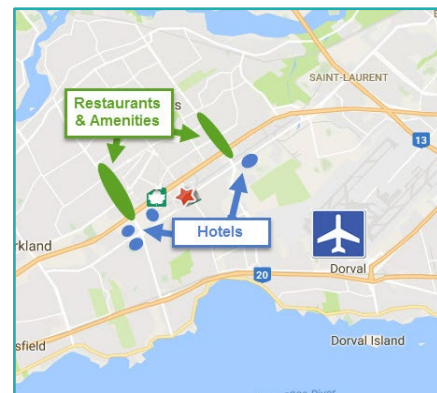

107 & 111 Gun Ave, Pointe-Claire, Québec

	<u>107 Gun</u>	<u>111 Gun</u>
Total Area:	6 300 sf	3 200 sf
Office Area:	1 800 sf	1 600 sf
Warehouse area	4 500 sf	1 600 sf

Characteristics

- Abundant natural light
- Warehouse Ceiling height: 18 feet
- Shipping: 107 Gun - 2 Loading dock with leveler
111 Gun - 1 Loading dock with leveler
- Electricity: 600 Volts, 100 Amps per unit
- Security cameras recording shipping area 24 hours/day

Location

- Public transportation within minutes of the site
- Easy access to Highway 20 & 40
- Restaurants and services nearby

Layout

107-109 Gun Ave.

111 Gun Ave.

Location

Restaurants & Ammenities

Ces renseignements sont soumis au meilleur de notre connaissance et peuvent être modifiés sans préavis. Gestion Libero Inc. n'assume aucune responsabilité pour quelque erreur ou omission/ The above particulars are submitted to the best of our knowledge and are subject to change without notice. Libero Holdings Inc. does not assume responsibility for any errors or omissions.