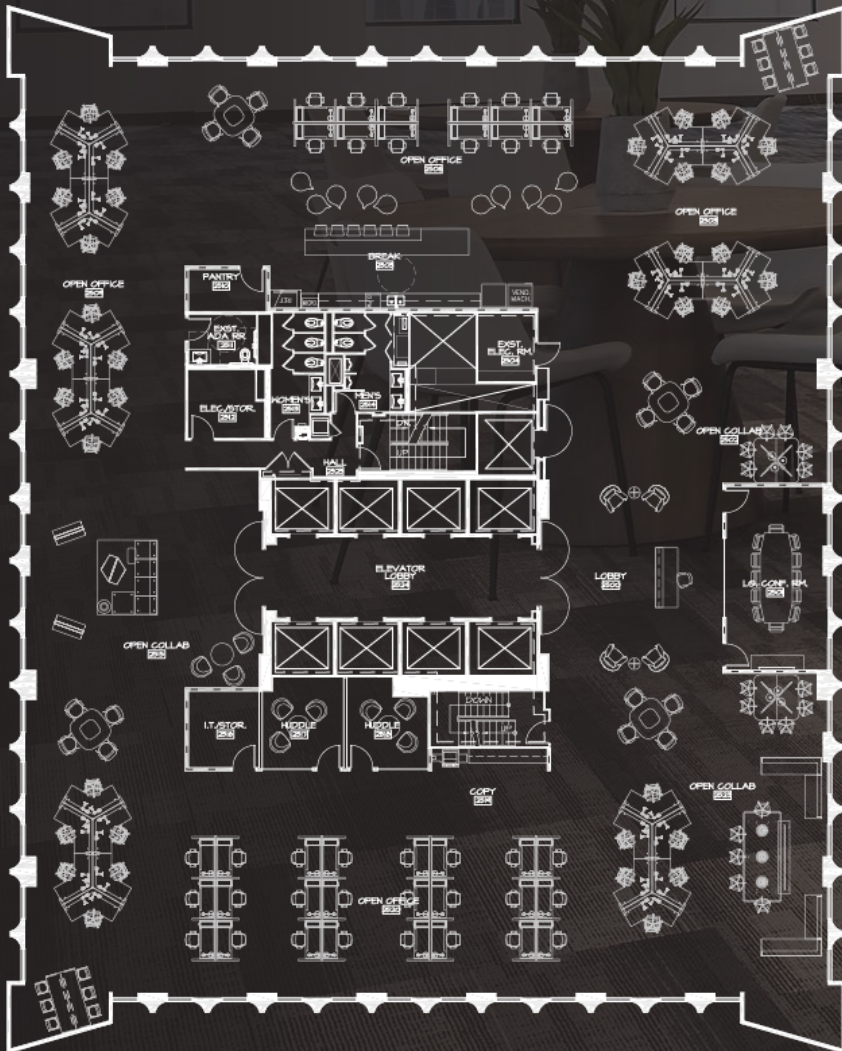

Spec Suites available ranging from 2k SF to

- Fitness Center
- Conference Center
- Game Room

Typical Floorplan

SUITE 2500 - 13,322 RSF