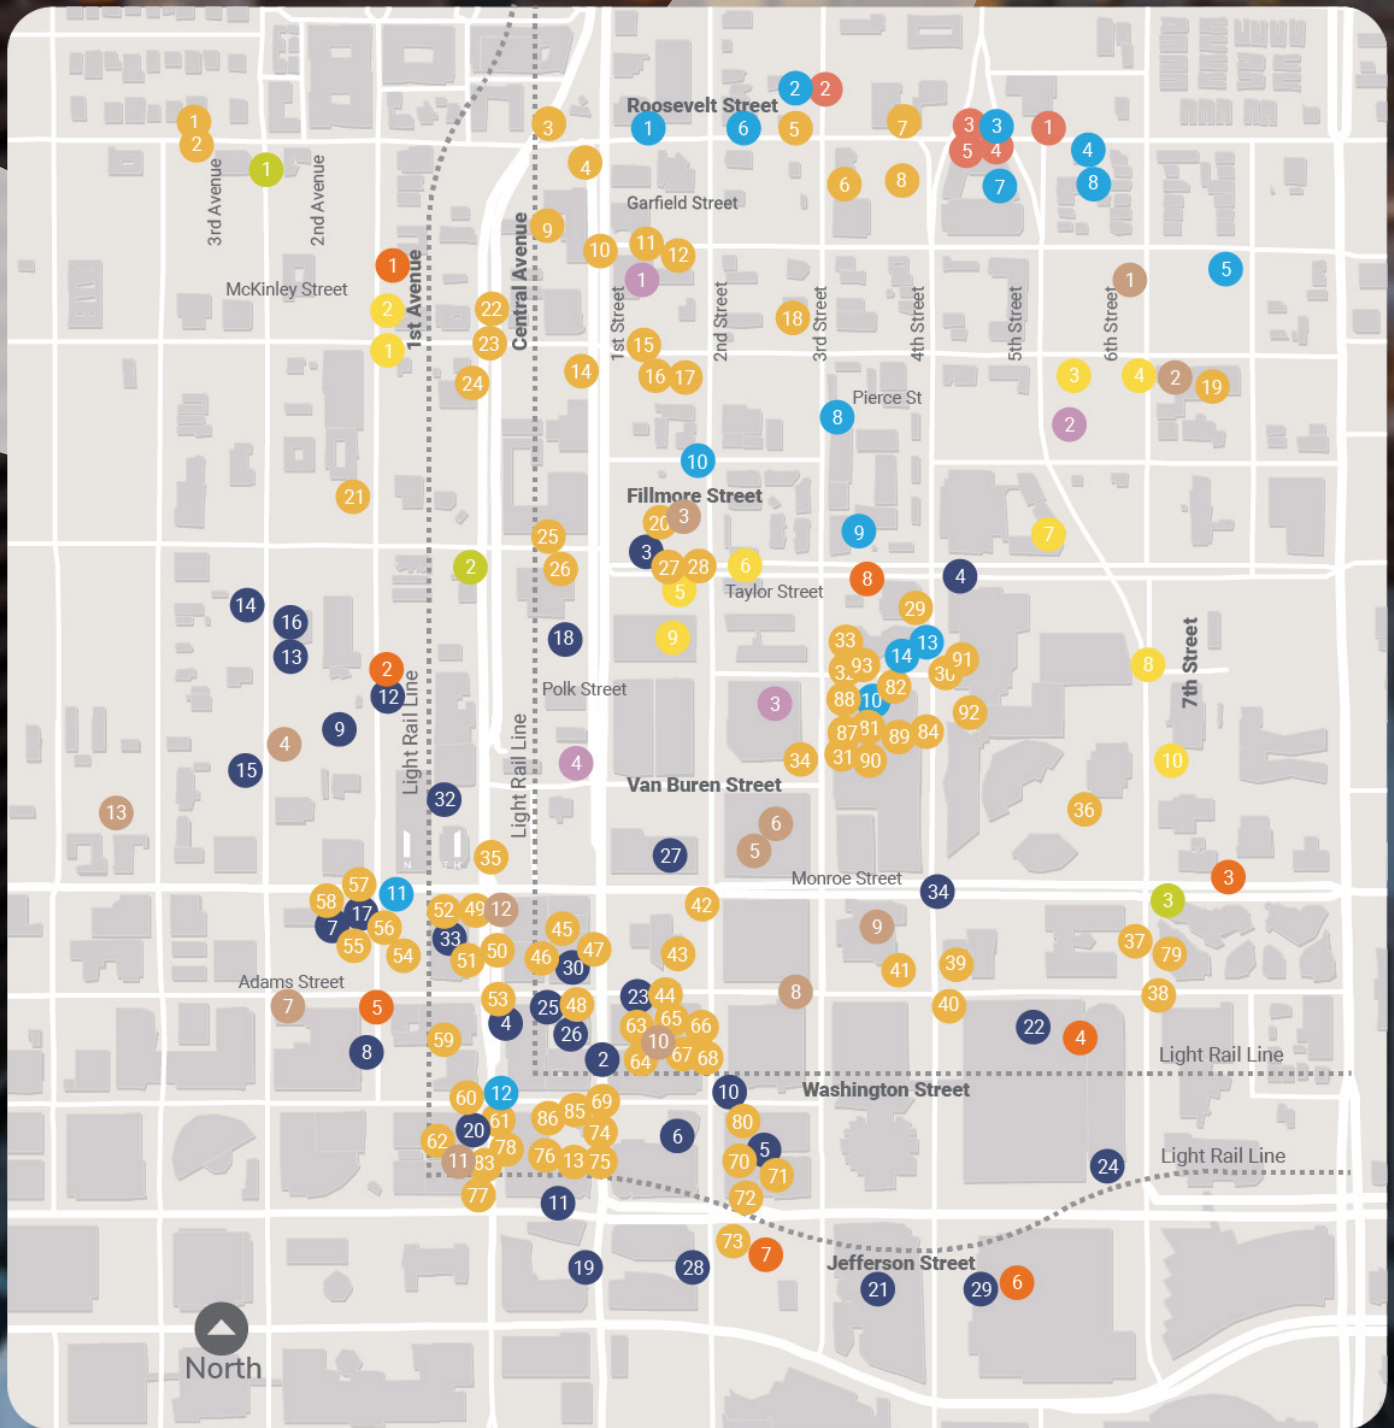

Downtown Phoenix