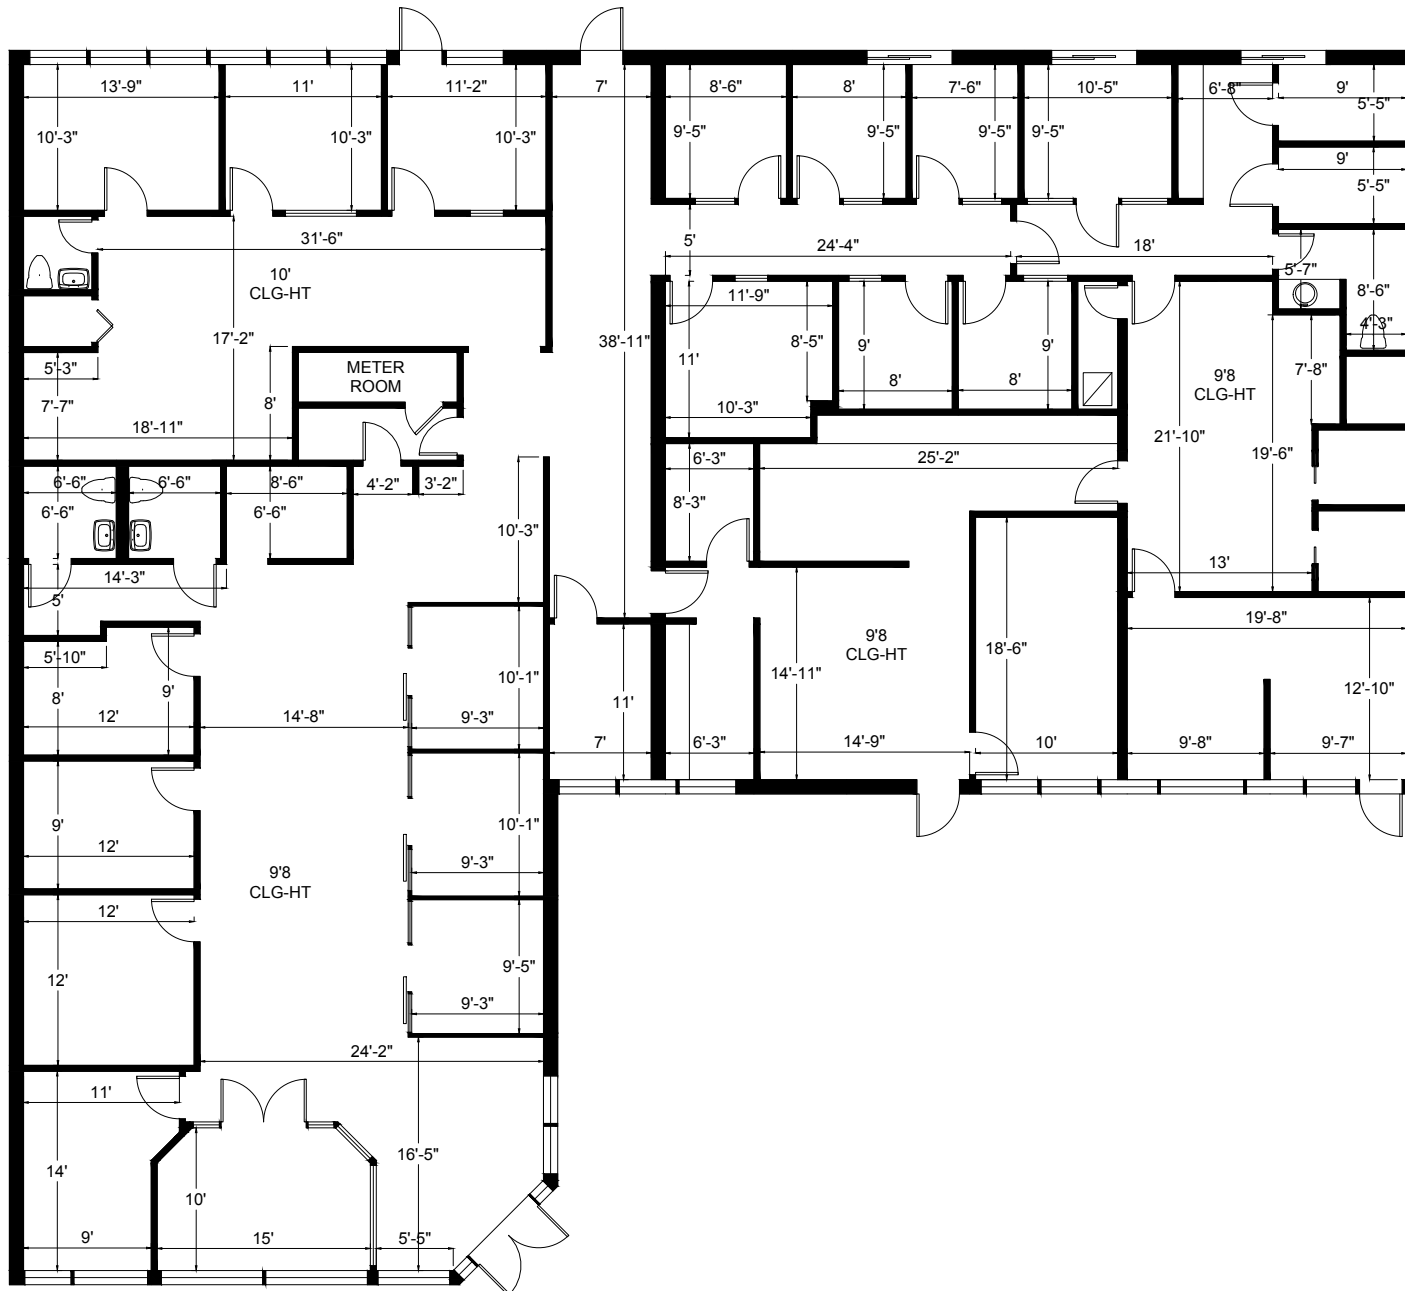

2700 E OAKLAND PARK BLVD
FORT LAUDERDALE, FL 33306

6506 SQ.FT