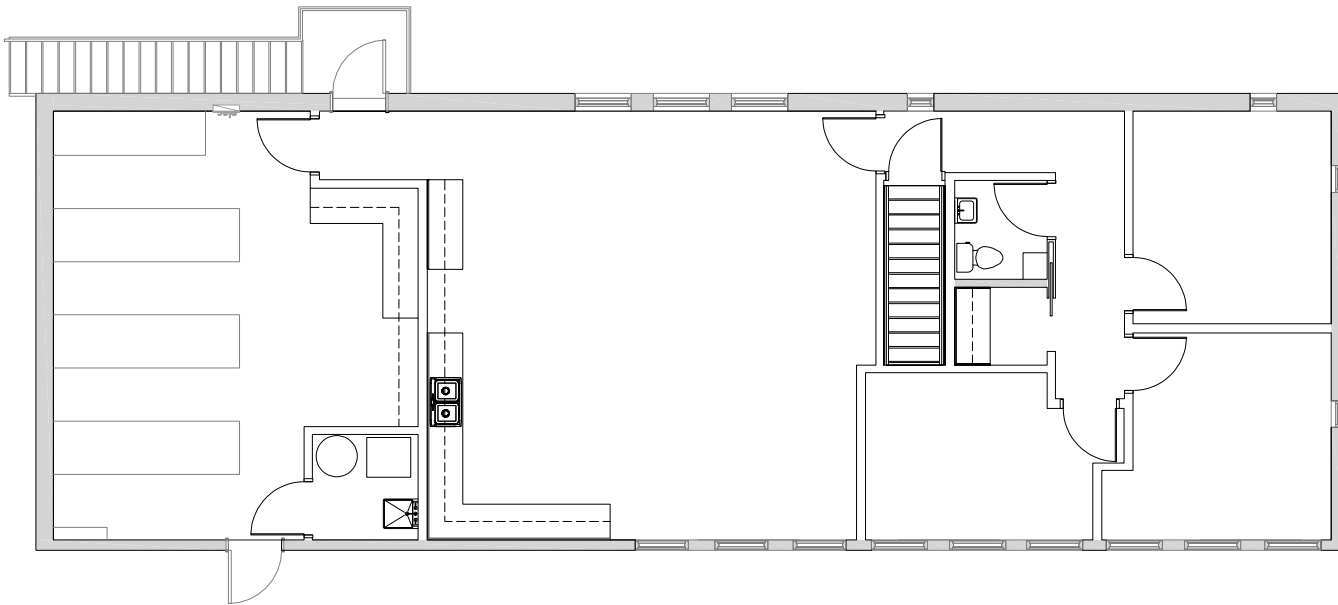

floor plan

SECOND FLOOR