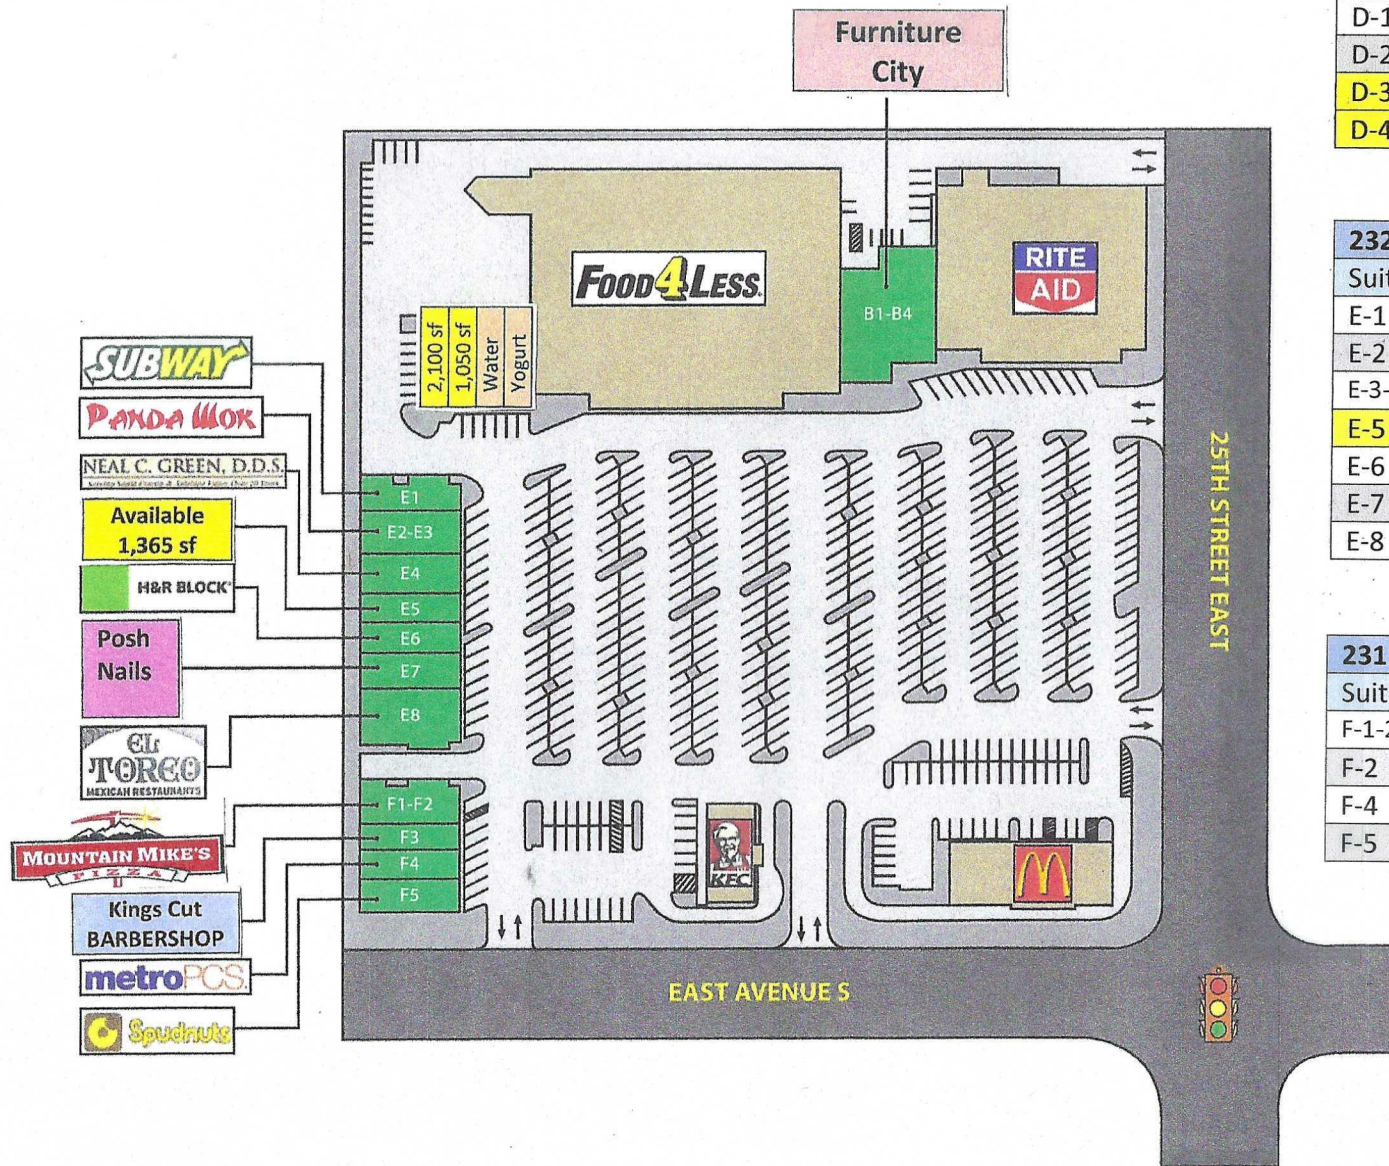

# SITE PLAN

## VILLAGE PLAZA

2409 E Ave S		
Suite	Tenant	SF
B1-4	Furniture City	6,400

2331 E Ave S		
Suite	Tenant	SF
D-1	Yogurtland	1,400
D-2	Waterale	1,050
D-3	Available	1,050
D-4	Available	2,100

2321 E Ave S		
Suite	Tenant	SF
E-1	Subway	1,645
E-2	Panda Wok	2,100
E-3-4	Dentist	1,950
E-5	Available	1,365
E-6	H&R Block	1,560
E-7	Posh Nails	1,690
E-8	El Toreo	3,745

2311 E Ave S		
Suite	Tenant	SF
F-1-2	Mountain Mikes	3,150
F-2	Barbershop	1,050
F-4	Metro PCS	1,400
F-5	Spudnuts	1,400