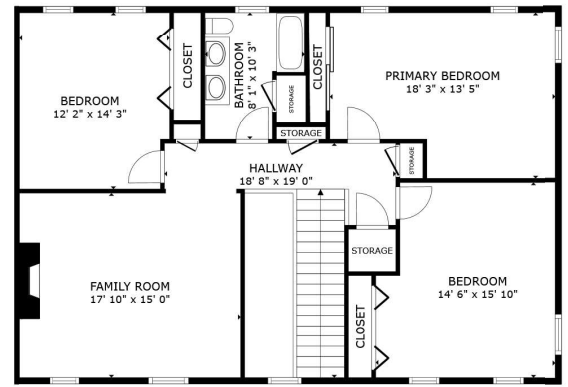

FLOOR 1

FLOOR 2

GROSS INTERNAL AREA
 FLOOR 1 2,158 sq.ft. FLOOR 2 1,281 sq.ft.
 TOTAL : 3,439 sq.ft.
 SIZES AND DIMENSIONS ARE APPROXIMATE, ACTUAL MAY VARY.