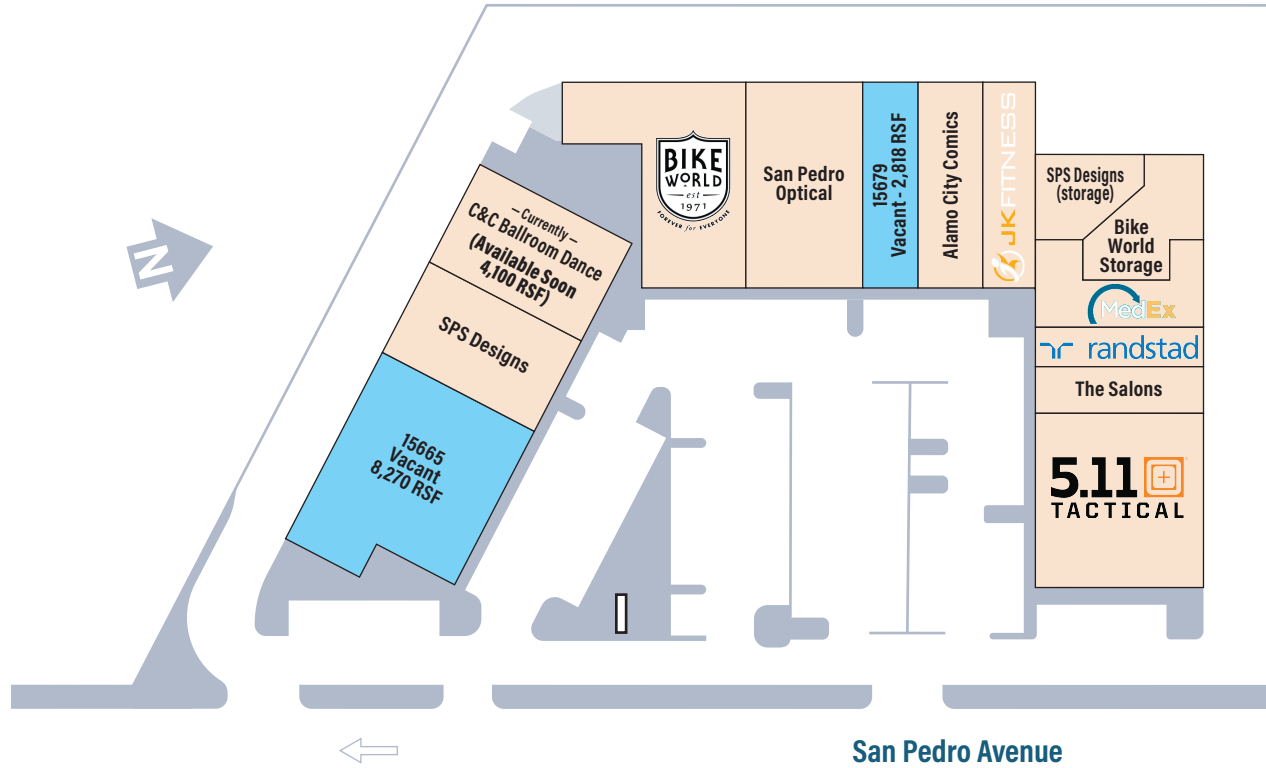

# Village Pointe Shopping Center

15655-15689 San Pedro Avenue, San Antonio, TX 78232

## TENANT LIST

- 15665 Vacant - 8,270 RSF
- 15667 SPS Designs
- 15669 C&C Ballroom Dance (Available Soon 4,100 RSF)
- 15675 Bike World
- 15677B San Pedro Optical
- 15679 Vacant - 2,818 RSF
- 15681 Alamo City Comics
- 15683 JK Fitness
- 15685 SPS Designs (storage)
- 15685A Bike World Storage
- 15685B Medex
- 15687 Randstad
- 15691 The Salons
- 15693 5-11 Tactical