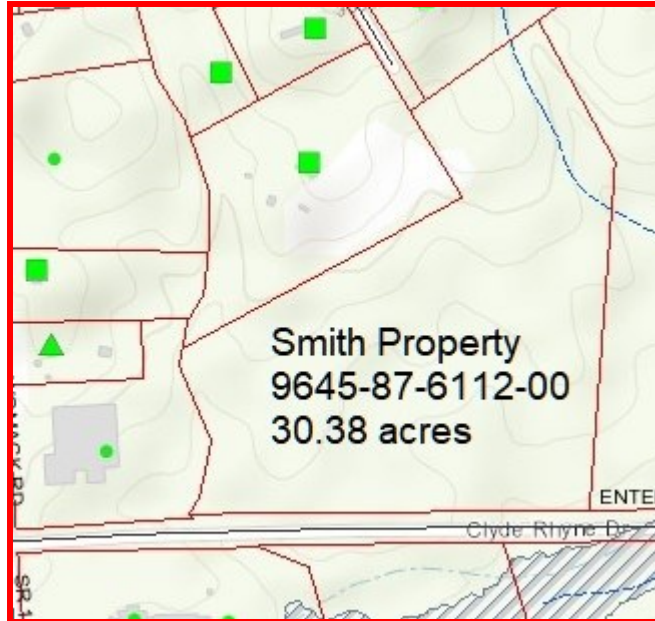

Adcock Real Estate

30 Acres Enterprise Park

Central Carolina Enterprise Park, Sanford, NC

Adcock
Real
Estate
Services

Celis O'Quinn
Listing Agent

Cell 919-775-9526
Tel 919-775-5444

1101 S. Horner Blvd
Sanford, NC 27330

Land For Sale

Acres: 30 +/-

Zoning: Light Industrial

Sewer and Water At Site

Close to US 1, Future I-685

Asking: $3,300,000