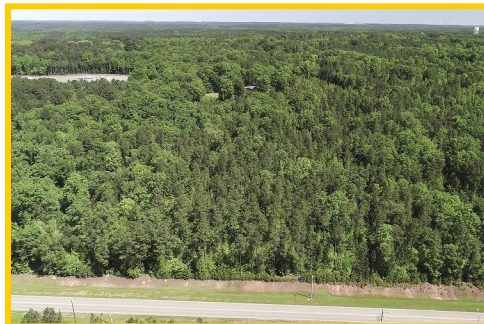

Adcock Real Estate

30 Acres Enterprise Park

Central Carolina Enterprise Park, Sanford, NC

Adcock
Real
Estate
Services

Celis O'Quinn
Listing Agent

Cell 919-775-9526
Tel 919-775-5444

1101 S. Horner Blvd
Sanford, NC 27330

Land For Sale

Acres: 30 +/-

Zoning: Light Industrial

Sewer and Water At Site

Close to US 1, Future I-685

Asking: $3,300,000