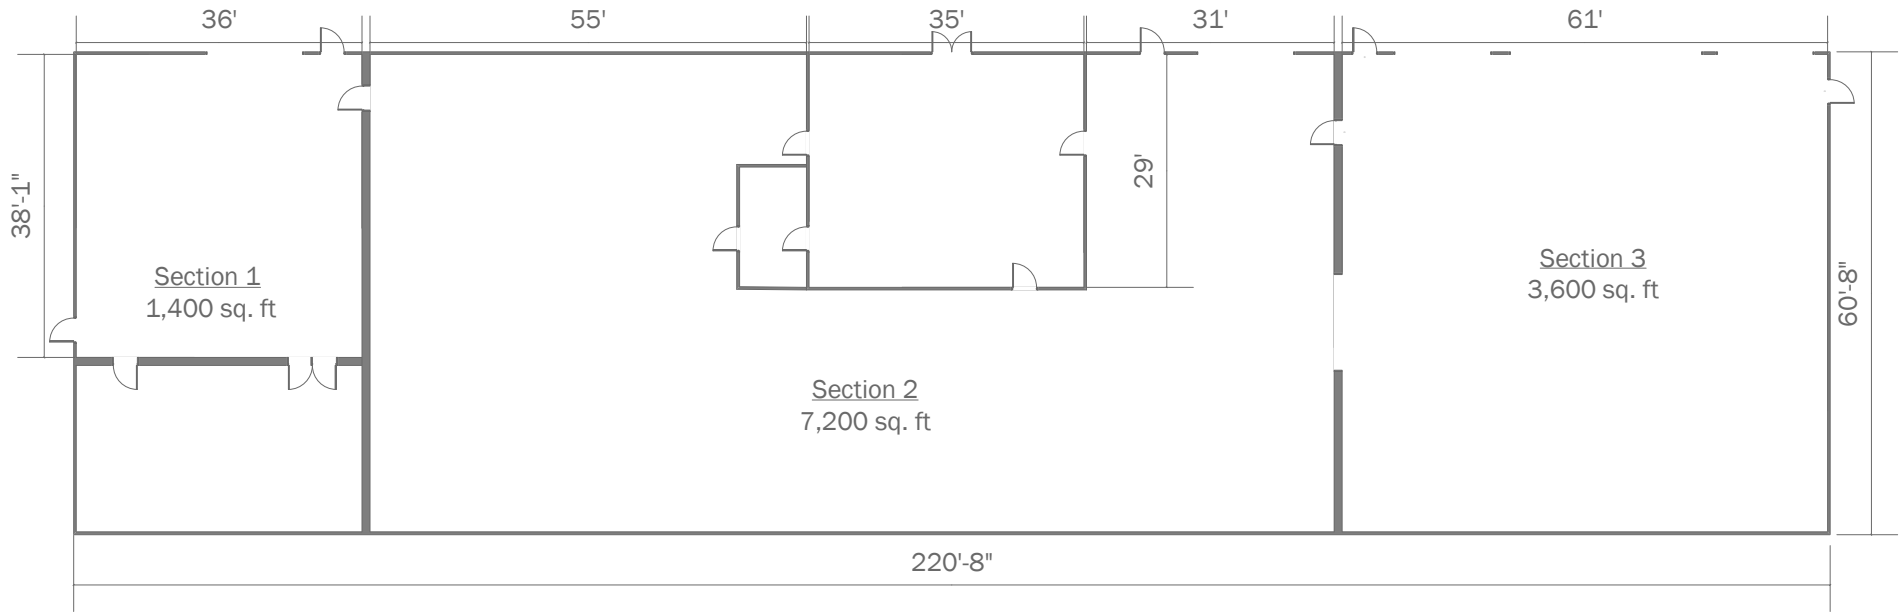

Warehouse
13,200 sq. ft

23'
ceilings