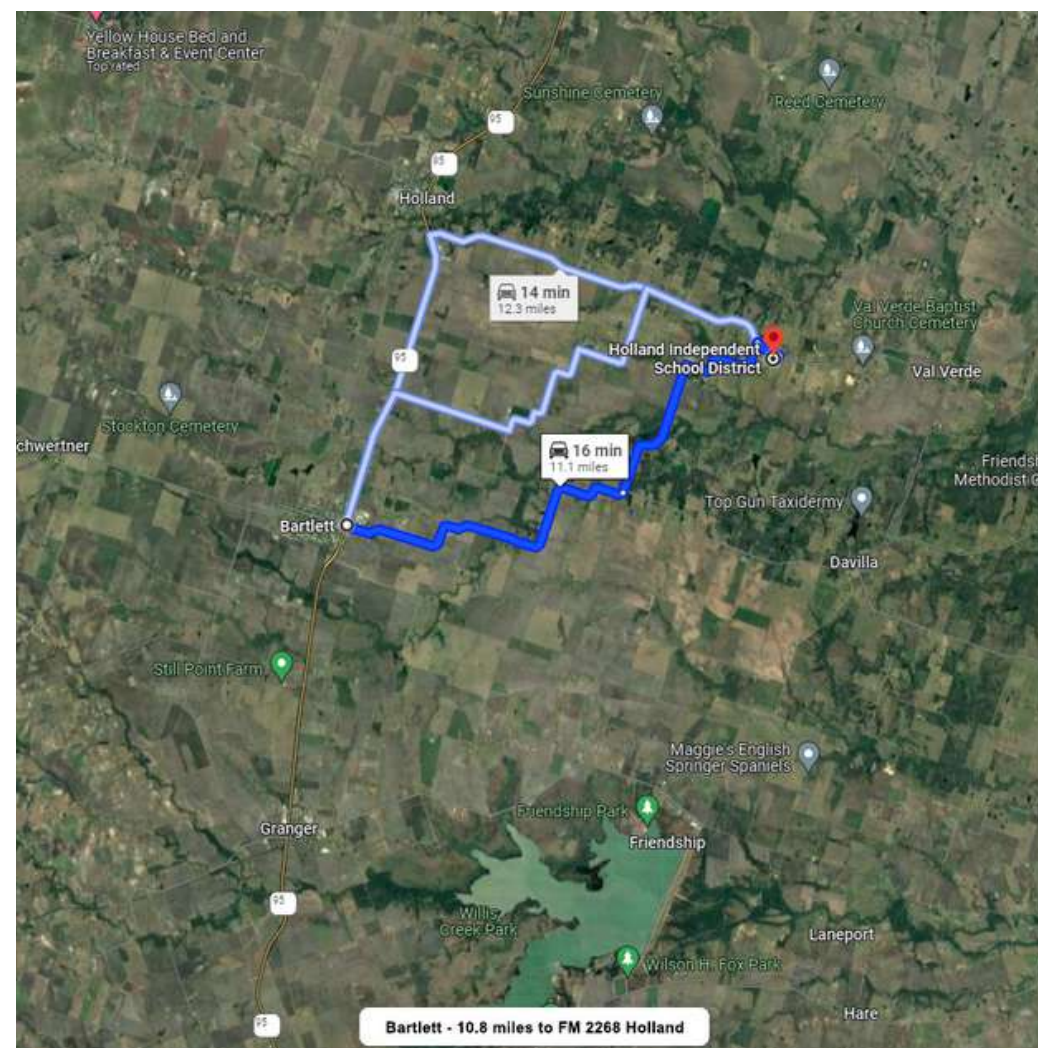

FM 2268

6.6Miles
7min Drive

Hwy 95

Little River

Little River

DRIVE TIME

LAND-STAR

HWY 95 - 6.6MILES - 7MIN DRIVE

BARTLETT - 11.1MILES - 16MIN

HOLLAND - 7.6MILES - 9MIN

VENKAT(VICTOR)GOTTIPATI | venkat@land-star.us | 214-455-7623

GALLERY

LAND-STAR

VENKAT(VICTOR)GOTTIPATI | venkat@land-star.us | 214-455-7623

CONNECT WITH US