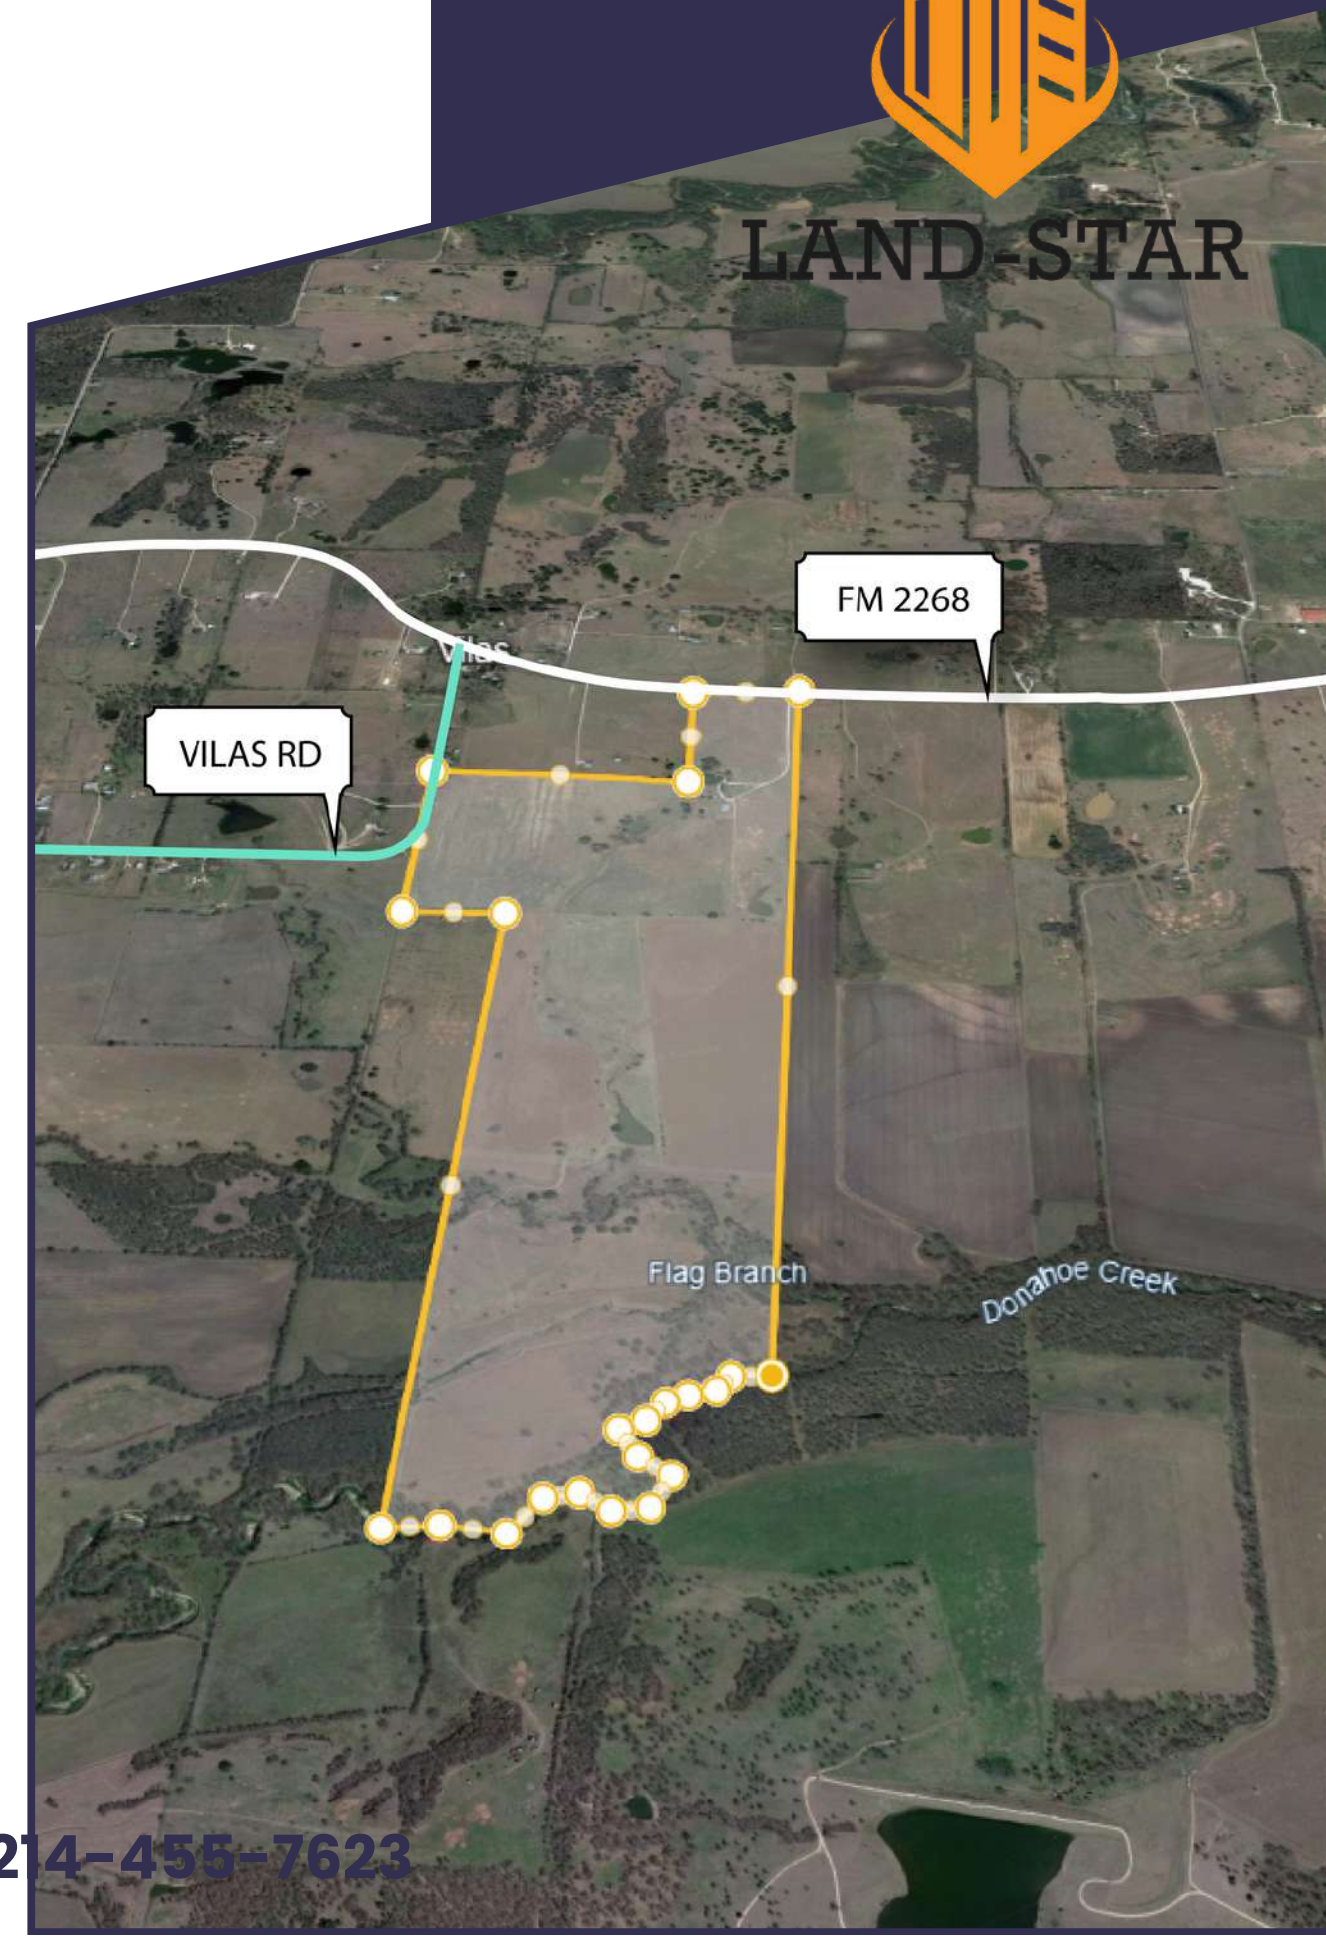

HOLLAND TX 76534

Donahoe C

PROPERTY OVERVIEW

LAND-STAR

| | | |
|---|-----------------------------|--|
|  | ADDRESS | TBD FM 2268 HOLLAND, TX 76534 |
|  | INTERSECTION | FM 2268 |
|  | SCHOOL DISTRICT | Holland ISD |
|  | SITE AREA ACREAGE | 291.622 acres |
|  | SITE AREA SFT | 12,703,054 SFT |
|  | COUNTY / CITY /STATE | BELL/HOLLAND/TEXAS |
|  | CURRENT ZONING | - |
|  | CURRENT USE | RAW LAND |
|  | POTENTIAL USES | Residential/ Commercial |
|  | LEGAL DESCRIPTION | A0008BC M DAVILA, 44, (PT OF 291.622AC TR), ACRES 217.642 , A0008BC M DAVILA, 45-1, (PT OF 291.622AC TR), ACRES 67.0, A0008BC M DAVILA, 43, (PT OF 291.622AC TR), ACRES 6.98 |

FM 2268

6.6Miles
7min Drive

Hwy 95

Little River

Little River

DRIVE TIME

LAND-STAR

HWY 95 - 6.6MILES - 7MIN DRIVE