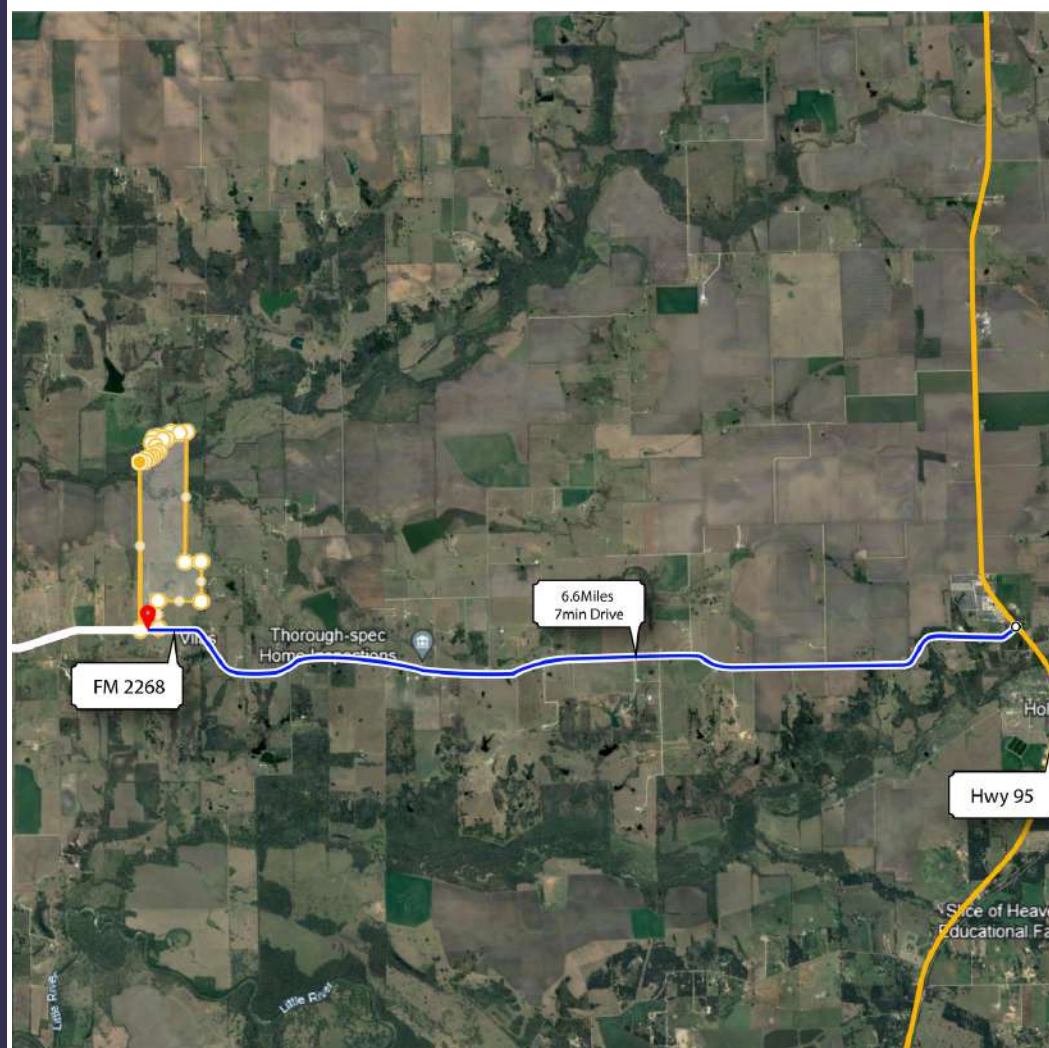

FM 2268

6.6Miles
7min Drive

Hwy 95

Little River

Little River

DRIVE TIME

LAND-STAR

HWY 95 - 6.6MILES - 7MIN DRIVE

BARTLETT - 11.1MILES - 16MIN

HOLLAND - 7.6MILES - 9MIN

VENKAT(VICTOR)GOTTIPATI | venkat@land-star.us | 214-455-7623

GALLERY

LAND-STAR

VENKAT(VICTOR)GOTTIPATI | venkat@land-star.us | 214-455-7623

CONNECT WITH US