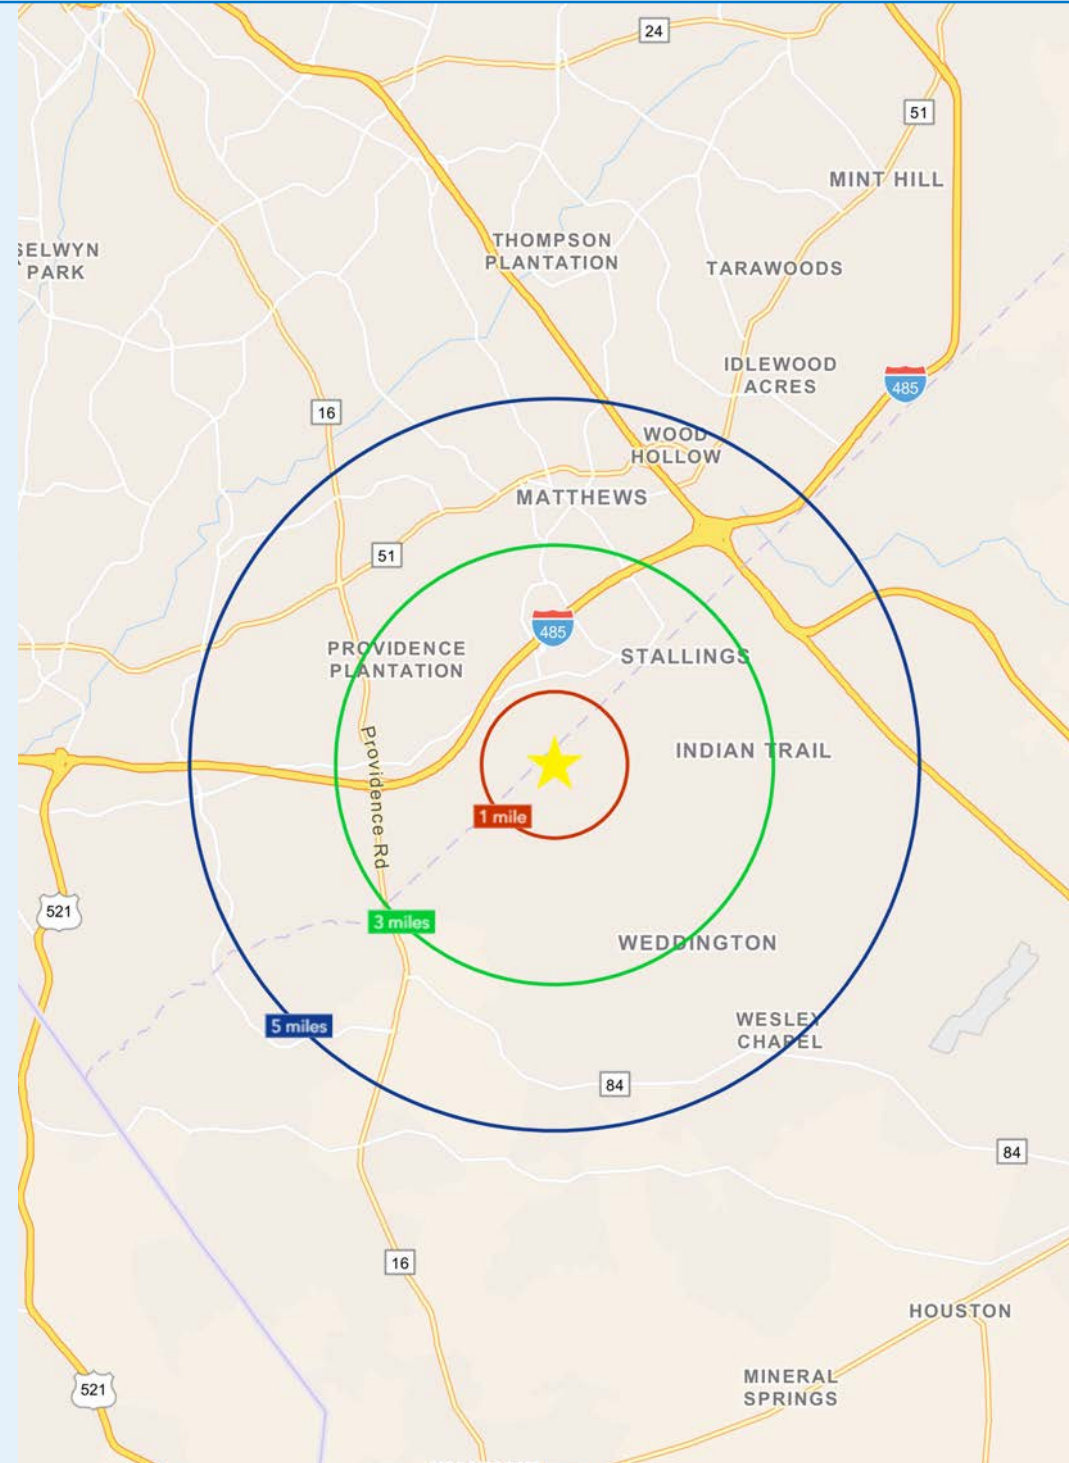

TRAFFIC COUNTS

8,939 ADT on Chestnut Ln

PROPERTY HIGHLIGHTS

- Planned neighborhood strip retail center being delivered in Q2 of 2027
- Located within a dense and growing residential trade area ideal for high-frequency uses
- Prominent corner positioning along a major commuter route
- Excellent ingress/egress with traffic-calming infrastructure (roundabout) that enhances access vs. traditional signalized congestion
- Strong rooftop density plus an ample parking field is critical for:
 - Site down restaurants
 - Local coffee and lunch/dinner concepts
 - Medical office patients
 - Service-oriented tenants

LEASE RATE

Call to discuss

	1 MILE	3 MILE	5 MILE
 POPULATION	6,679	54,159	144,286
 DAYTIME POPULATION	4,783	45,698	142,828
 MEDIAN HH INCOME	\$142,146	\$135,834	\$130,430

SITE AERIAL

RESIDENTIAL DEVELOPMENT KEY