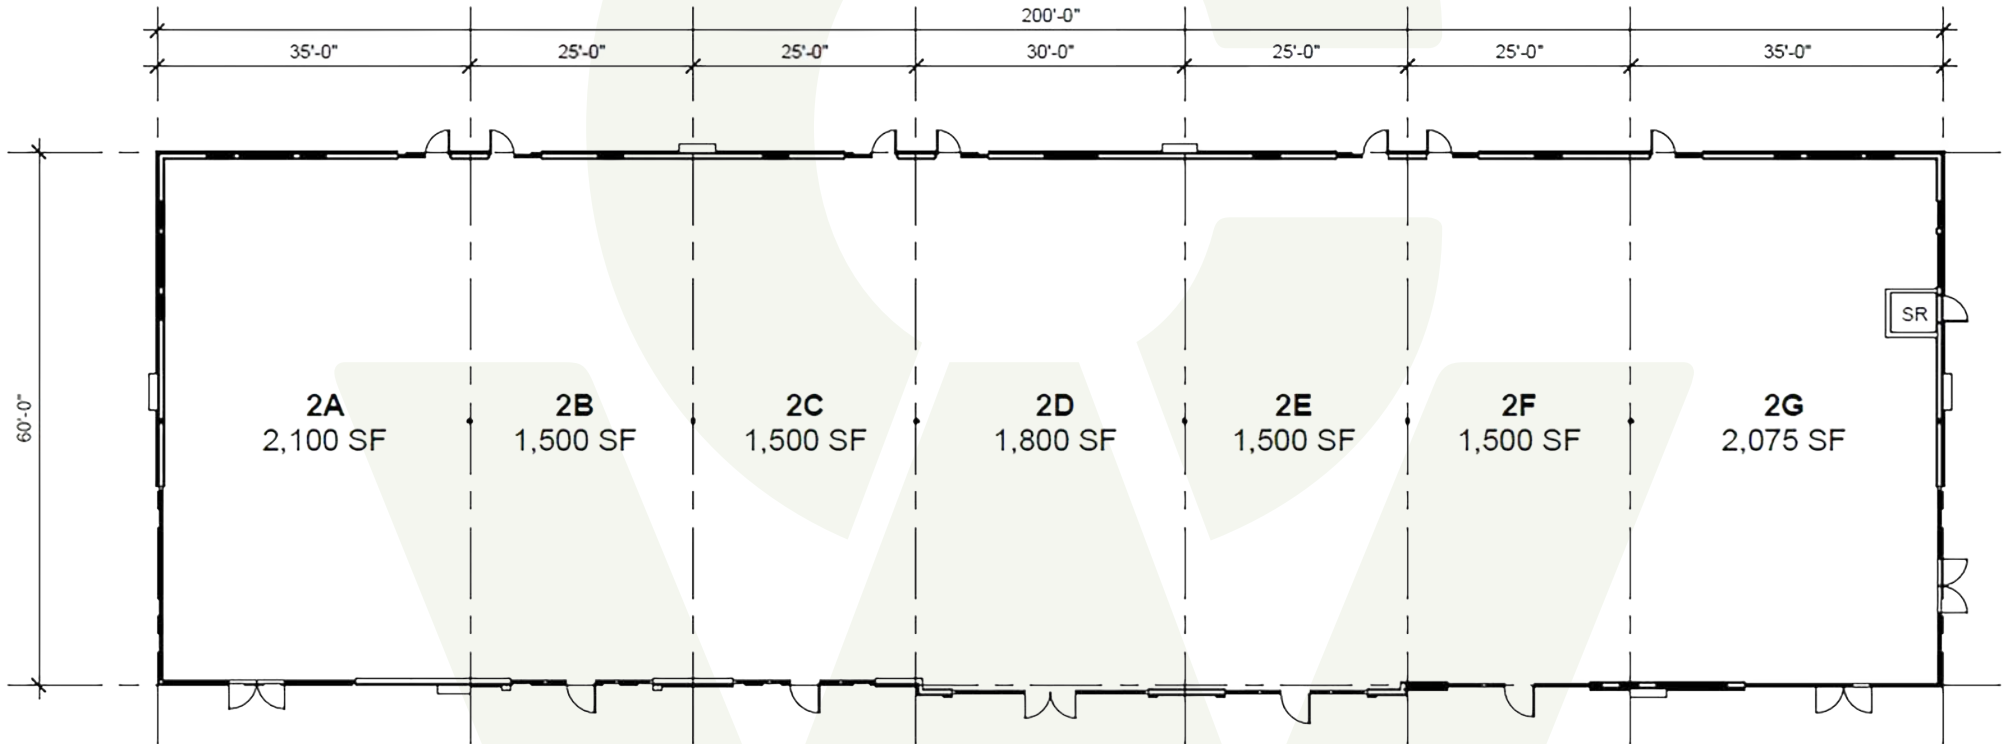

■	Completed
■	Under Construction
■	Approved
■	Proposed/Planned

SITE
AERIAL

SITE PLAN

CHESTNUT WEST • 1,200 SF - 9,000 SF AVAILABLE FOR LEASE

LEASING
PLAN

CHESTNUT WEST • 1,200 SF - 9,000 SF AVAILABLE FOR LEASE

BUILDING 1 LEASING PLAN

LEASING
PLAN

CHESTNUT WEST • 1,200 SF- 9,000 SF AVAILABLE FOR LEASE

BUILDING 2 LEASING PLAN

LEASING
PLAN

CHESTNUT WEST • 1,200 SF - 9,000 SF AVAILABLE FOR LEASE

BUILDING 3 LEASING PLAN