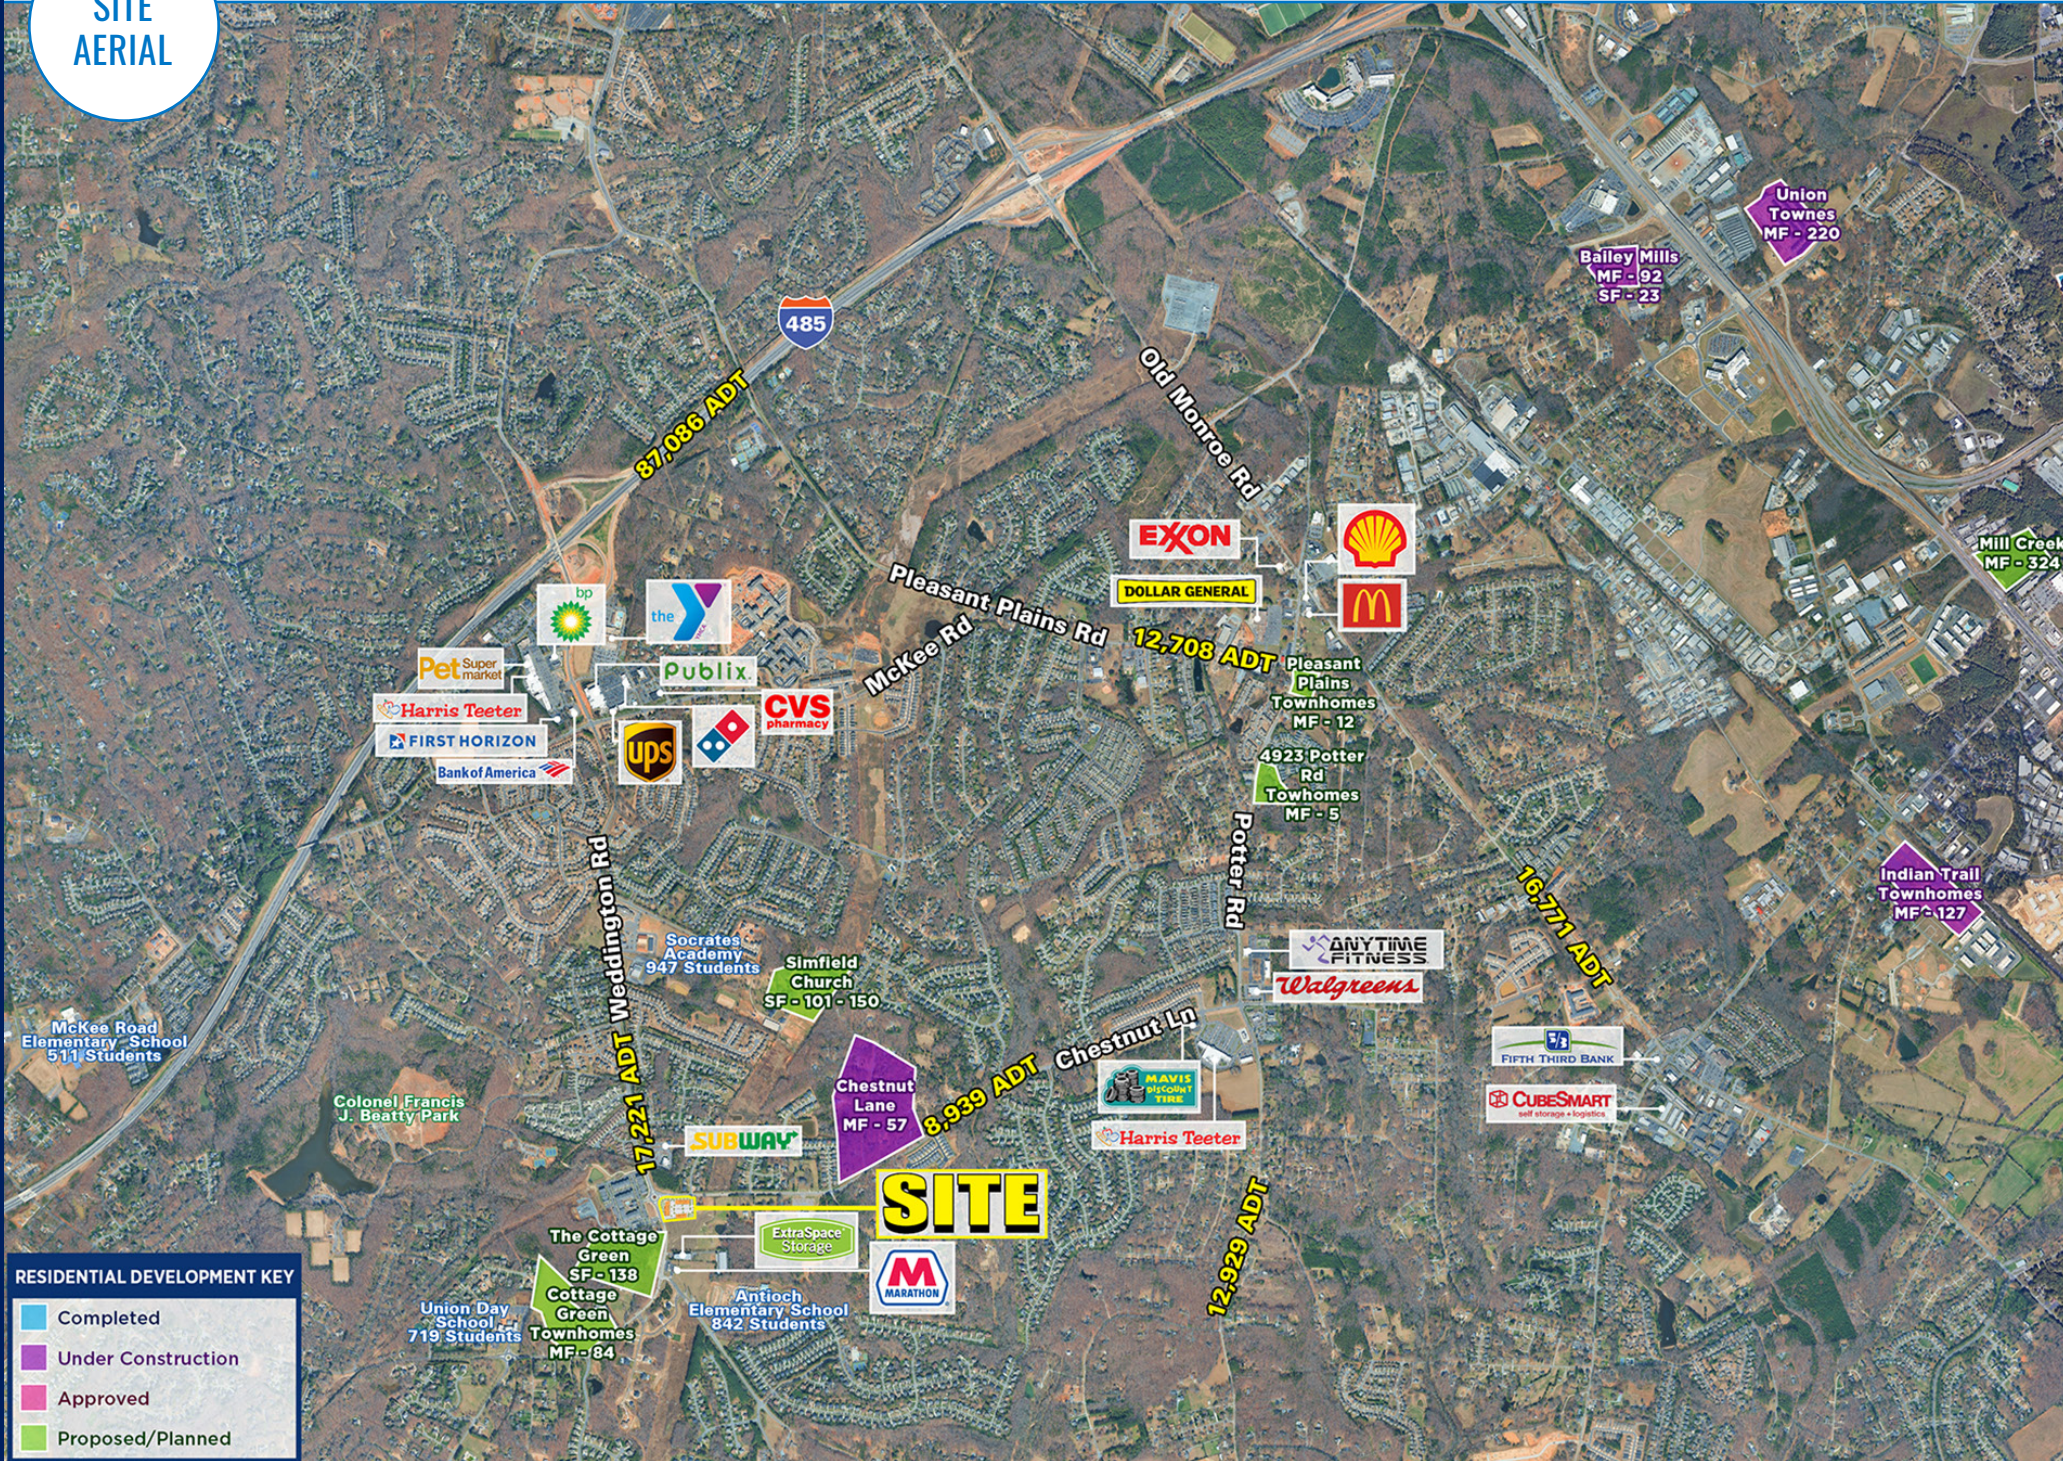

TRAFFIC COUNTS

8,939 ADT on Chestnut Ln

PROPERTY HIGHLIGHTS

- Planned neighborhood strip retail center being delivered in Q2 of 2027
- Located within a dense and growing residential trade area ideal for high-frequency uses
- Prominent corner positioning along a major commuter route
- Excellent ingress/egress with traffic-calming infrastructure (roundabout) that enhances access vs. traditional signalized congestion
- Strong rooftop density plus an ample parking field is critical for:
 - Site down restaurants
 - Local coffee and lunch/dinner concepts
 - Medical office patients
 - Service-oriented tenants

LEASE RATE

Call to discuss

	1 MILE	3 MILE	5 MILE
 POPULATION	6,679	54,159	144,286
 DAYTIME POPULATION	4,783	45,698	142,828
 MEDIAN HH INCOME	\$142,146	\$135,834	\$130,430

SITE AERIAL

RESIDENTIAL DEVELOPMENT KEY

■	Completed
■	Under Construction
■	Approved
■	Proposed/Planned

SITE
AERIAL

SITE PLAN

CHESTNUT WEST • 1,200 SF - 9,000 SF AVAILABLE FOR LEASE

LEASING
PLAN

CHESTNUT WEST • 1,200 SF - 9,000 SF AVAILABLE FOR LEASE