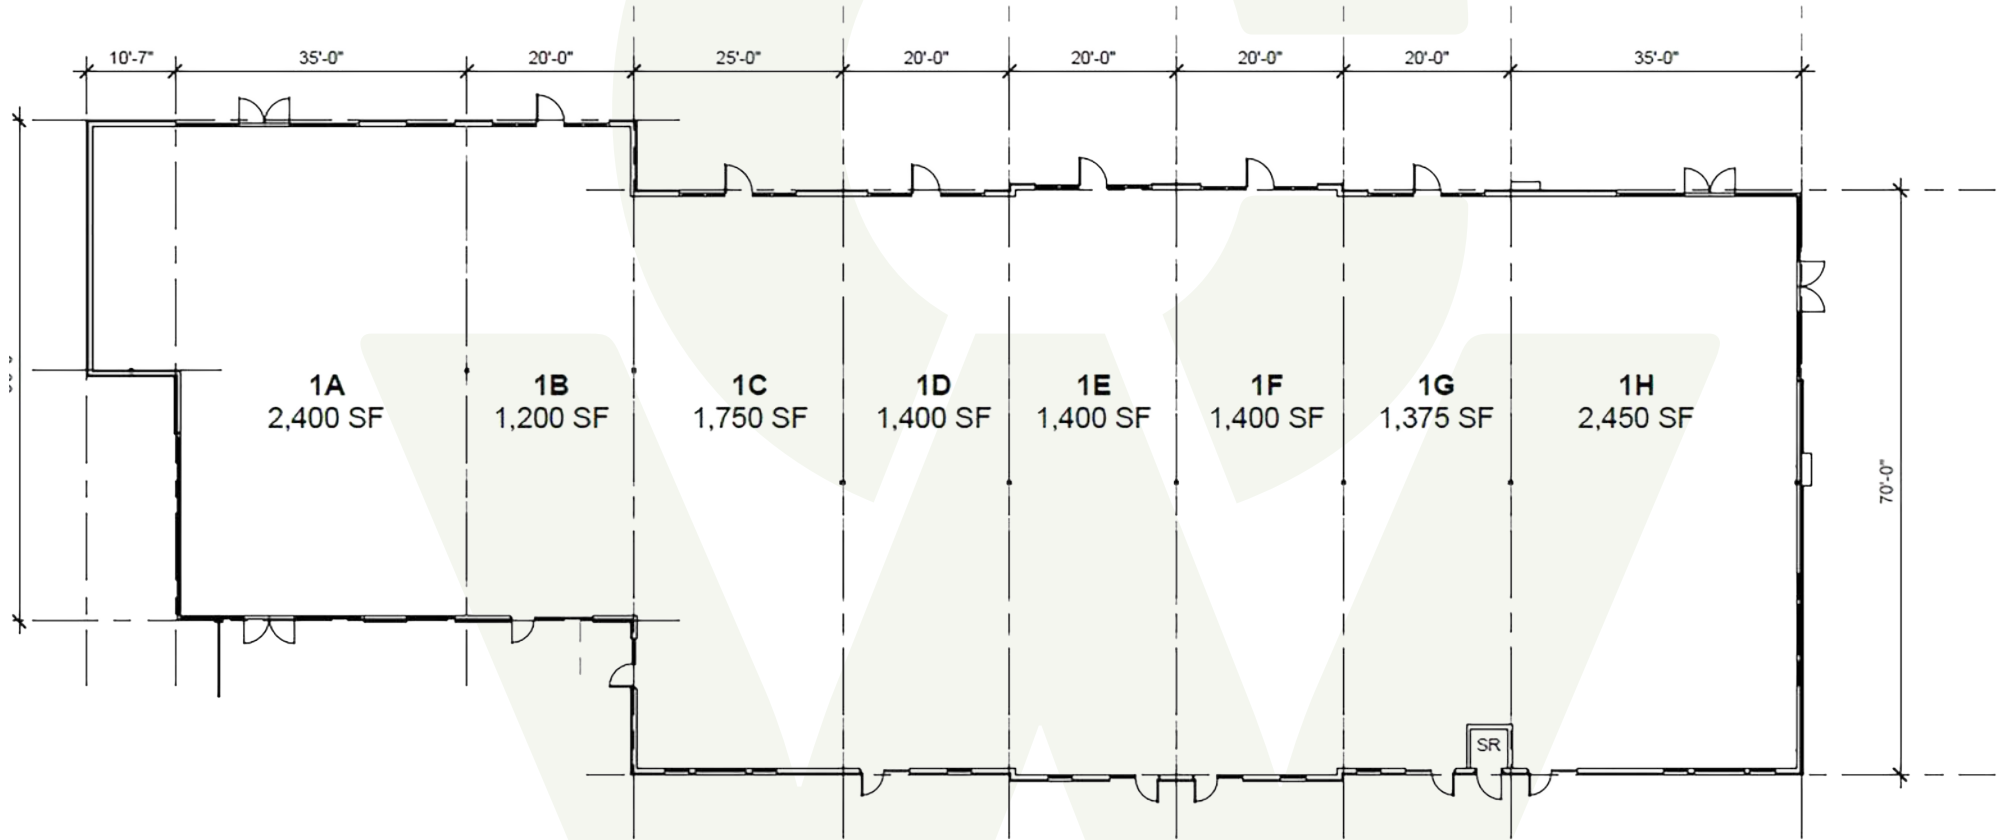

■	Completed
■	Under Construction
■	Approved
■	Proposed/Planned

SITE
AERIAL

SITE PLAN

CHESTNUT WEST • 1,200 SF - 9,000 SF AVAILABLE FOR LEASE

LEASING
PLAN

CHESTNUT WEST • 1,200 SF - 9,000 SF AVAILABLE FOR LEASE

BUILDING 1 LEASING PLAN

LEASING
PLAN

CHESTNUT WEST • 1,200 SF- 9,000 SF AVAILABLE FOR LEASE

BUILDING 2 LEASING PLAN

LEASING
PLAN

CHESTNUT WEST • 1,200 SF - 9,000 SF AVAILABLE FOR LEASE

BUILDING 3 LEASING PLAN