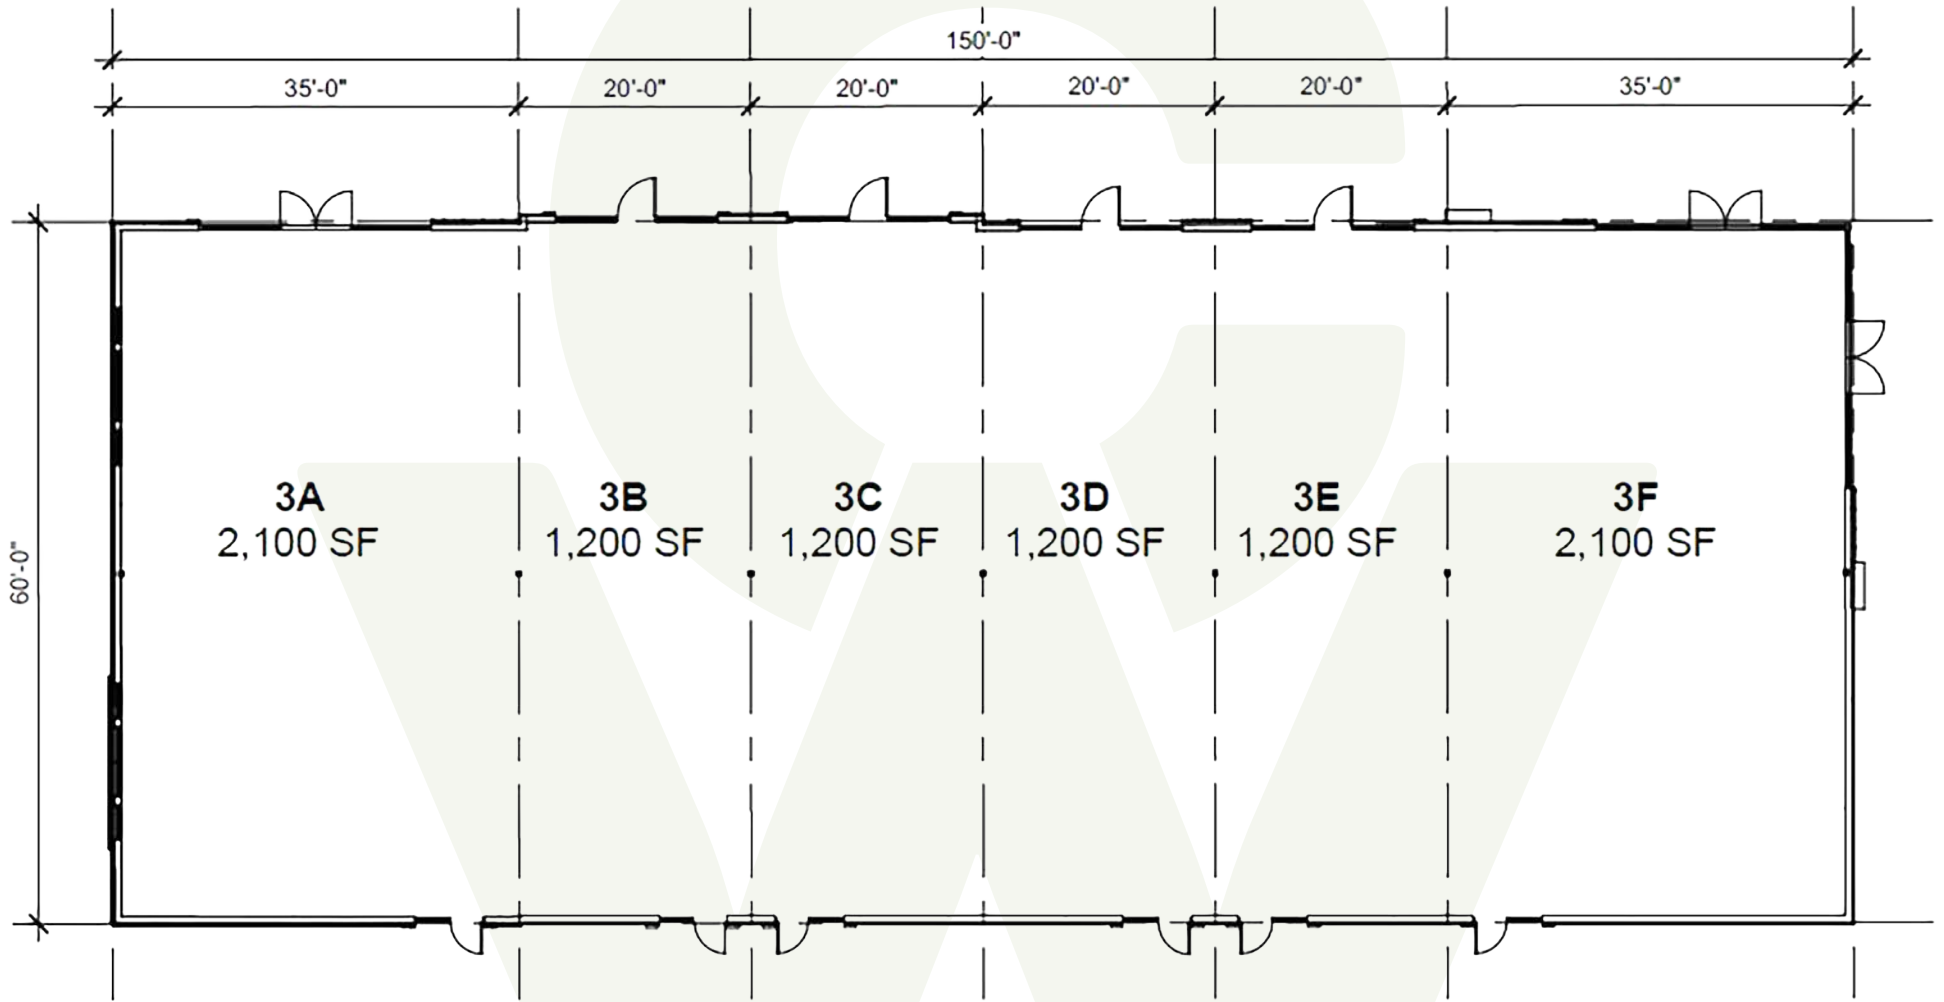

■	Completed
■	Under Construction
■	Approved
■	Proposed/Planned

SITE
AERIAL

SITE PLAN

CHESTNUT WEST • 1,200 SF - 9,000 SF AVAILABLE FOR LEASE

LEASING
PLAN

CHESTNUT WEST • 1,200 SF - 9,000 SF AVAILABLE FOR LEASE

BUILDING 1 LEASING PLAN

LEASING
PLAN

CHESTNUT WEST • 1,200 SF- 9,000 SF AVAILABLE FOR LEASE

BUILDING 2 LEASING PLAN

LEASING
PLAN

CHESTNUT WEST • 1,200 SF - 9,000 SF AVAILABLE FOR LEASE

BUILDING 3 LEASING PLAN