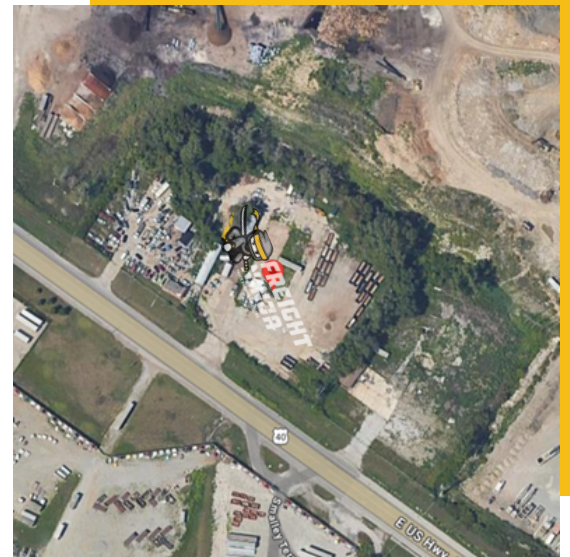

# Kansas City, Missouri Truck Parking Facility

7850 E US Hwy 40  
Kansas City, Missouri

## FEATURES:

- 150 Stalls
- 24/7 operations
- Electronic Gate
- Fresh Crushed Concrete
- Security Gate
- Perimeter Fencing
- Geogrid Reinforcement
- Flexible contracts
- Competitive prices
- Bright LED lighting
- Assigned parking
- Wide Aisles

## ABOUT PROPERTY:

This ±150-spot truck, trailer, and fleet parking facility is strategically situated just 7 miles southeast of Downtown Kansas City, Missouri. Located across the street from Vander Haag's Heavy Truck Repair Shop. This location also provides easy accessibility to Interstates 435 and 70, as well as U.S. Route 40.