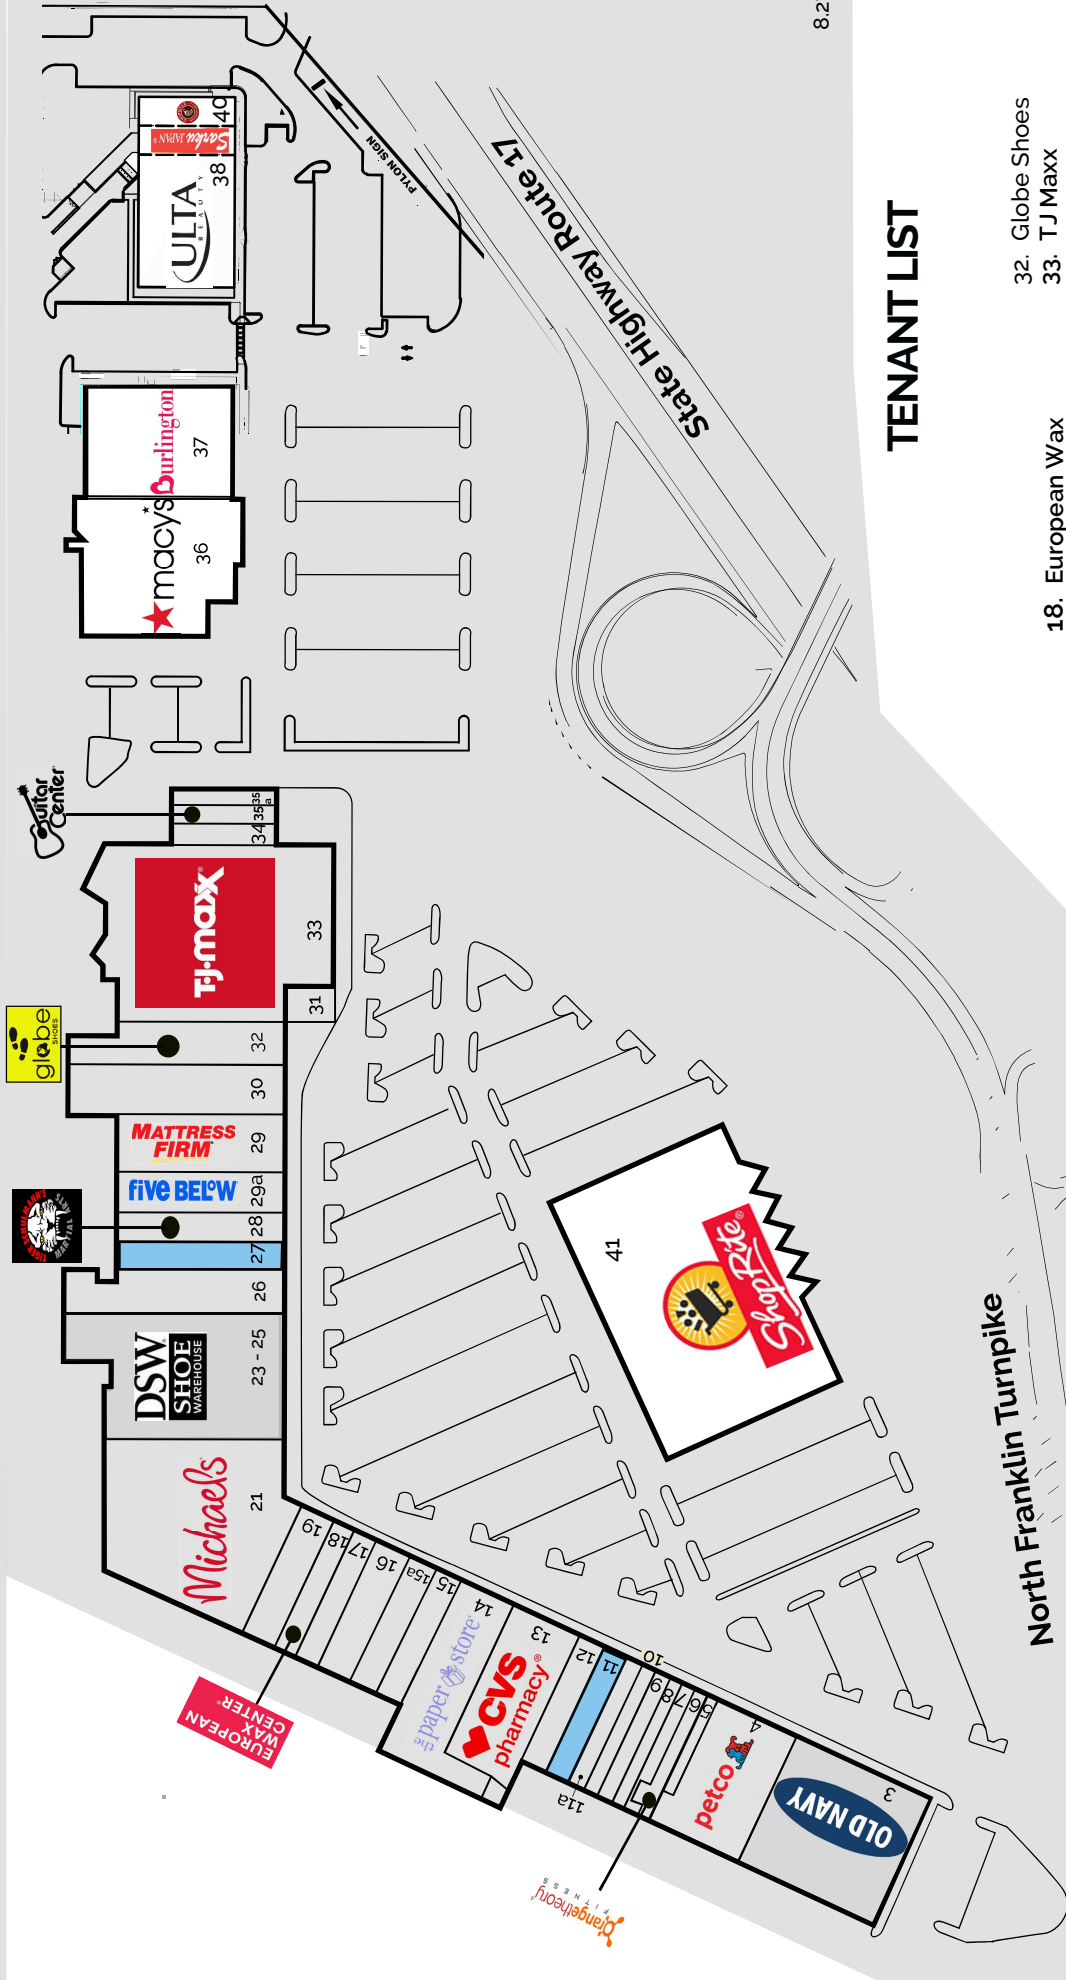

RAMSEY, NEW JERSEY

Interstate Shopping Center - Up to 3,711 s.f. Available

8.2724

TENANT LIST

18. European Wax
19. Signed Lease - 4Ever Young
21. Michael's
- 23 - 25 DSW
26. Lotito's Deli
27. Available - 3,711 s.f.
28. Bill Steven's Karate
29. Mattress Firm
- 29a. Five Below
30. Party Fair
31. Advanced Hearing Aid
32. Globe Shoes
33. T.J. Maxx
34. Ramsey Dental
35. Music & Arts
- 35a. Supercuts
- (Dimensions 16'-5" x 92'-3")
36. Macy's
37. Burlington
38. Ulta
39. Sarku
40. Chipotle
41. ShopRite

- 11a. Poke Time
12. Omega Fine Jewelry
13. CVS
14. The Paper Store
15. Paris Baguette
- 15a. ShopRite Pickup
16. Lease Out - 4,808 s.f.
17. Chocolate With Love
6. Orange Theory
7. Eyeglass Place
8. Tropical Smoothie Cafe
9. Belle Nails, LLC
10. Optimum
11. Available - 2,194 s.f.

1. T D Bank*
2. Dunkin Donuts*
3. OLD NAVY
4. Petco
5. Jorge Vera