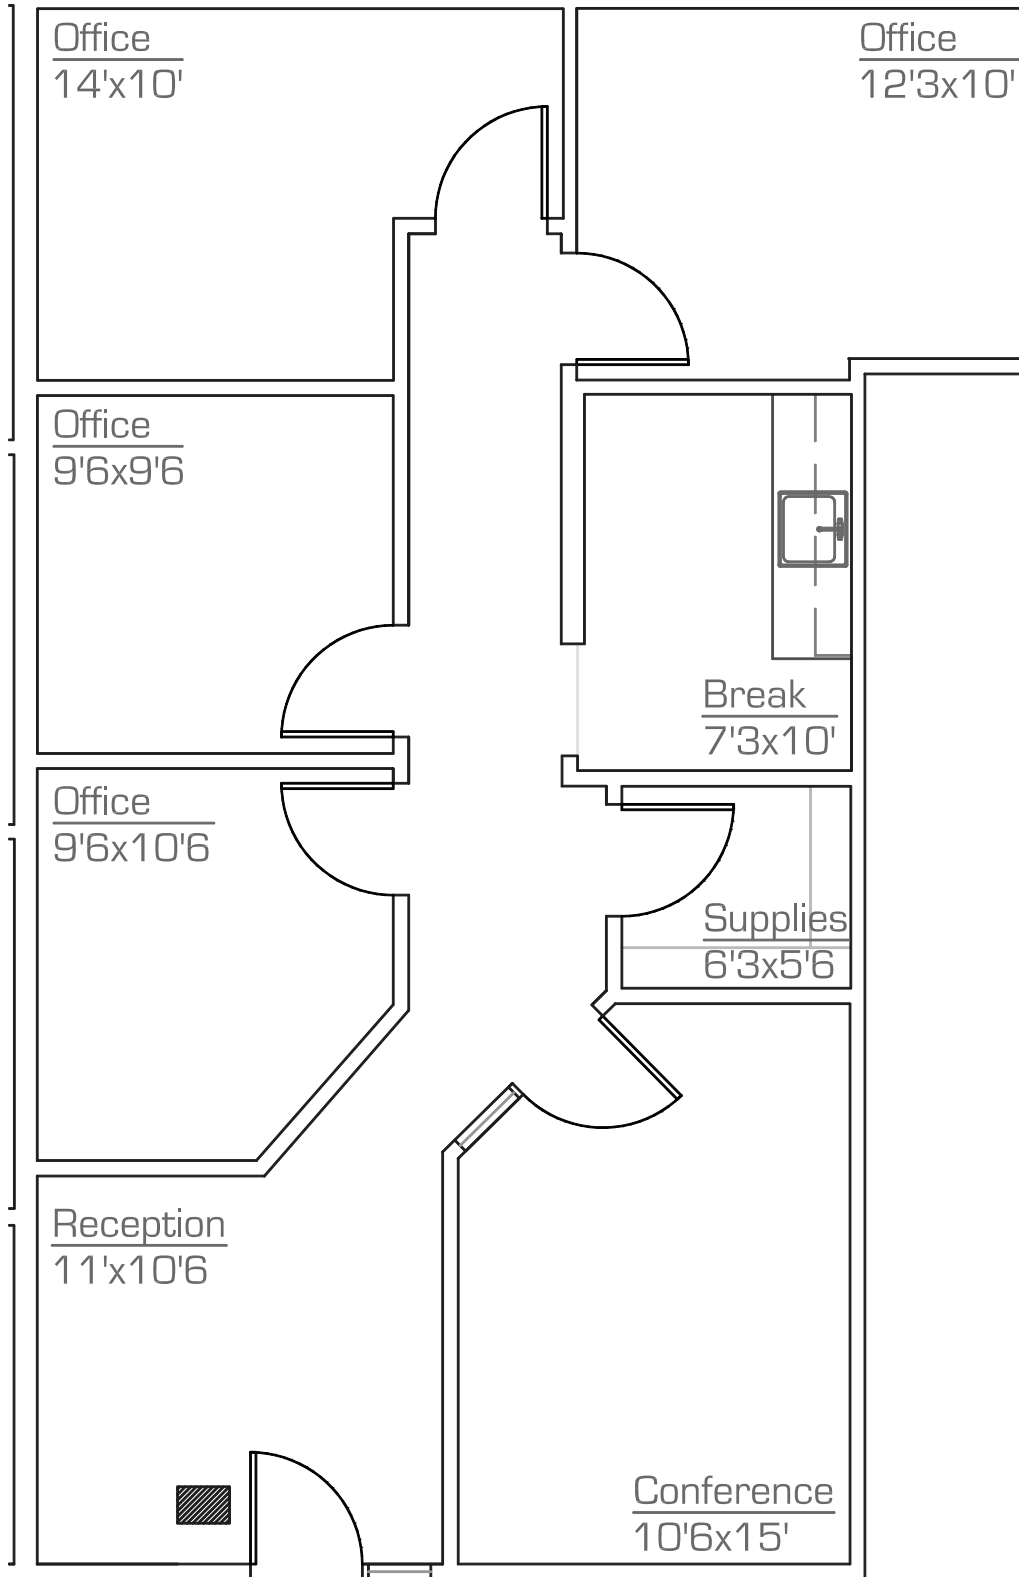

# 3921 East Baseline Road

Gilbert . Arizona

Suite B005 - 1,102 RSF

**As-Built**

scale: nts

February.2020

\*All dimensions are approximate at  $\pm 3"$

\*All information is of general nature

precision**DIMENSIONS**

as-built & design  
602. 790. 6412